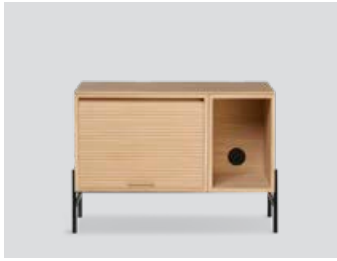

Hifive cabinet system

Hifive 75 light oak floor H15

Hifive 75 smoked oak wall

Hifive 75 black oak floor H28

Hifive 100 light oak floor H28

Hifive 100 smoked oak floor H15

Hifive 100 black oak wall

Hifive 150 light oak wall

Hifive 150 smoked oak floor H28

Hifive 150 black oak floor H15

Hifive 200 light oak floor H15

Hifive 200 smoked oak floor H28

Hifive 200 black oak wall

Hifive 75 x 114 tall cabinet
light oak floor H28

Hifive 75 x 114 tall cabinet
smoked oak floor H28

Hifive 75 x 114 tall cabinet
black painted oak floor H28

Hifive cabinet system

Product type: Media furniture / storage

Design: Rudi Wulff, 2018

Material cabinet boxes and top board: MDF, oak veneer

Colour cabinet boxes and top board: Light oiled oak, smoked oak finish or black painted oak

Material legs: Steel

Colour legs: Black (Ral 9005)

Net weight open box (25 cm): 6.4 kg

Net weight tambour cabinet (50 cm): 12.5 kg

Net weight top/back board 75 cm: 2.1 kg

Net weight top/back board 100 cm: 3.2 kg