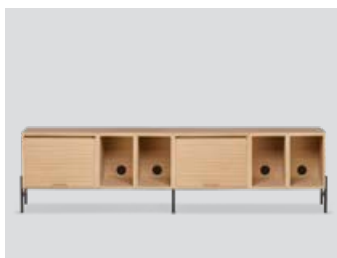

Hifive cabinet system

Hifive 75 light oak floor H15

Hifive 75 smoked oak wall

Hifive 75 black oak floor H28

Hifive 100 light oak floor H28

Hifive 100 smoked oak floor H15

Hifive 100 black oak wall

Hifive 150 light oak wall

Hifive 150 smoked oak floor H28

Hifive 150 black oak floor H15

Hifive 200 light oak floor H15

Hifive 200 smoked oak floor H28

Hifive 200 black oak wall

Hifive 75 x 114 tall cabinet
light oak floor H28

Hifive 75 x 114 tall cabinet
smoked oak floor H28

Hifive 75 x 114 tall cabinet
black painted oak floor H28

Hifive cabinet system

Product type: Media furniture / storage

Design: Rudi Wulff, 2018

Material cabinet boxes and top board: MDF, oak veneer

Colour cabinet boxes and top board: Light oiled oak, smoked oak finish or black painted oak

Material legs: Steel

Colour legs: Black (Ral 9005)

Net weight open box (25 cm): 6.4 kg

Net weight tambour cabinet (50 cm): 12.5 kg

Net weight top/back board 75 cm: 2.1 kg

Net weight top/back board 100 cm: 3.2 kg