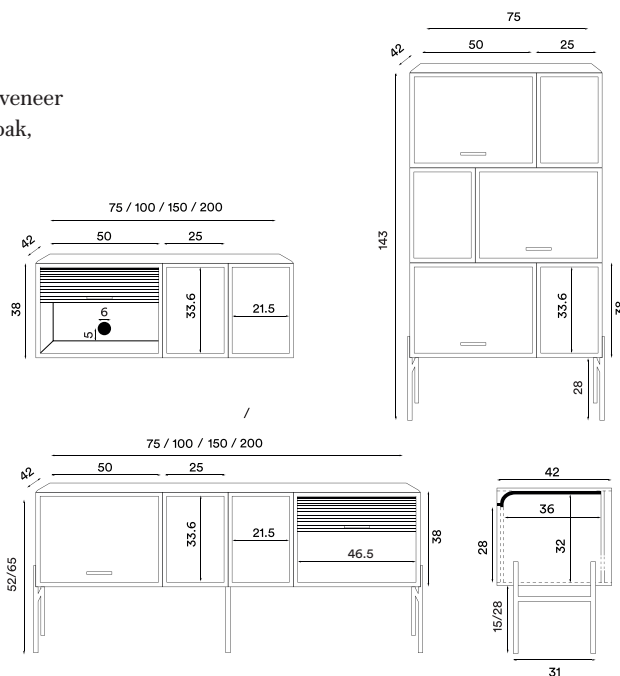

Hifive cabinet system

Product type: Media furniture / storage

Design: Rudi Wulff, 2018

Material cabinet boxes and top board: MDF, oak veneer

Colour cabinet boxes and top board: Light oiled oak, smoked oak finish or black painted oak

Material legs: Steel

Colour legs: Black (Ral 9005)

Net weight open box (25 cm): 6.4 kg

Net weight tambour cabinet (50 cm): 12.5 kg

Net weight top/back board 75 cm: 2.1 kg

Net weight top/back board 100 cm: 3.2 kg

Net weight top/back board 150 cm: 4.2 kg

Net weight top/back board 200 cm: 6.4 kg

Net weight legs 75 cm: 2.2 kg / 2.4 kg

Net weight legs 100 cm: 2.4 kg / 2.6 kg

Net weight legs 150 cm: 3.8 kg / 4.1 kg

Net weight legs 200 cm: 4.2 kg / 4.5 kg

Minimum order size: 1