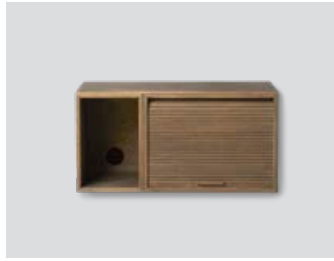

Hifive cabinet system

Hifive 75 light oak floor H15

Hifive 75 smoked oak wall

Hifive 75 black oak floor H28

Hifive 100 light oak floor H28

Hifive 100 smoked oak floor H15

Hifive 100 black oak wall

Hifive 150 light oak wall

Hifive 150 smoked oak floor H28

Hifive 150 black oak floor H15

Hifive 200 light oak floor H15

Hifive 200 smoked oak floor H28

Hifive 200 black oak wall

Hifive 75 x 114 tall cabinet
light oak floor H28

Hifive 75 x 114 tall cabinet
smoked oak floor H28

Hifive 75 x 114 tall cabinet
black painted oak floor H28

Hifive cabinet system

Product type: Media furniture / storage

Design: Rudi Wulff, 2018

Material cabinet boxes and top board: MDF, oak veneer

Colour cabinet boxes and top board: Light oiled oak, smoked oak finish or black painted oak

Material legs: Steel

Colour legs: Black (Ral 9005)

Net weight open box (25 cm): 6.4 kg

Net weight tambour cabinet (50 cm): 12.5 kg

Net weight top/back board 75 cm: 2.1 kg

Net weight top/back board 100 cm: 3.2 kg