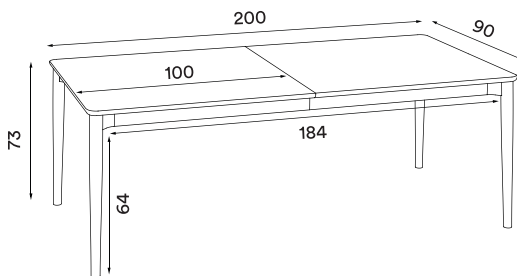

Expand table extension 90 x 50
smoked oak – *Item no. 2618*

Expand table extension 90 x 50
black painted oak – *Item no. 2619*

Product type: Dining table
Design: Sami Kallio, 2022
Material: Solid oak
Colours: Light oiled oak, smoked oak finish or black painted oak
Net weight (table): 53 kg
Net weight (extension): 11 kg
Maximum length: 300 cm
Minimum order size: 1

Dimensions (cm):

Expand table 250

Expand dining table 250 x 90
light oiled oak – *Item no. 2614*

Expand dining table 250 x 90
smoked oak – *Item no. 2615*

Expand dining table 250 x 90
black painted oak – *Item no. 2616*

Expand table extension 90 x 50
light oiled oak – *Item no. 2617*

Expand table extension 90 x 50
smoked oak – *Item no. 2618*

Expand table extension 90 x 50
black painted oak – *Item no. 2619*

Product type: Dining table
Design: Sami Kallio, 2022
Material: Solid oak
Colours: Light oiled oak, smoked oak finish or black painted oak
Net weight (table): 62 kg
Net weight (extension): 11 kg
Maximum length: 350 cm
Minimum order size: 1

Dimensions (cm):