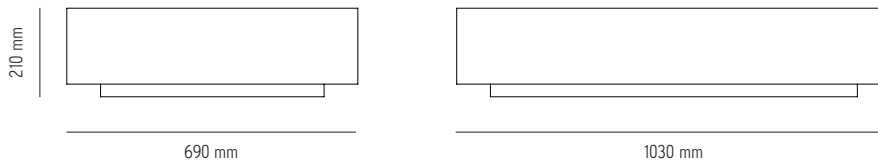

**Colour/Variant**  
Walnut

**Product Dimensions**  
H: 270 x W: 1030 x D: 600 mm

**Packaging Dimensions**  
H: 320 x W: 1050 x D: 620 mm

**Weight (incl. packaging)**  
40 kg

**Country of Origin**  
Poland

## Specifications

<b>Product Name</b>	Mass Wide Coffee Table
<b>Designer</b>	Lim + Lu
<b>Year</b>	2019
<b>Category</b>	Furniture
<b>Type</b>	Coffee Table
<b>Material</b>	Natural walnut veneer with matt lacquered surface.
<b>Product Dimensions</b>	H: 210 x W: 1030 x D: 690 mm
<b>Packaging Dimensions</b>	H: 260 x W: 1090 x D: 740 mm
<b>Delivery time</b>	6 - 8 weeks
<b>County of origin</b>	Denmark