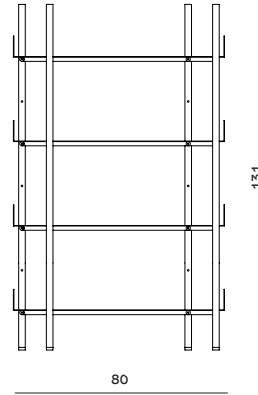

## NOBUKO BOOKCASE 3 SHELVES

**Size:** W80 x D30 x H99 cm  
**Sales Unit:** 1 pcs  
**Material:** Powder coated steel

32000101  
White

32000100  
Black

## NOBUKO BOOKCASE 4 SHELVES

**Size:** W80 x D30 x H131 cm  
**Sales Unit:** 1 pcs  
**Material:** Powder coated steel

32000103  
White

32000102  
Black

## NOBUKO BOOKCASE 5 SHELVES

**Size:** W80 x D30 x H163 cm  
**Sales Unit:** 1 pcs  
**Material:** Powder coated steel

32000105  
White

32000104  
Black