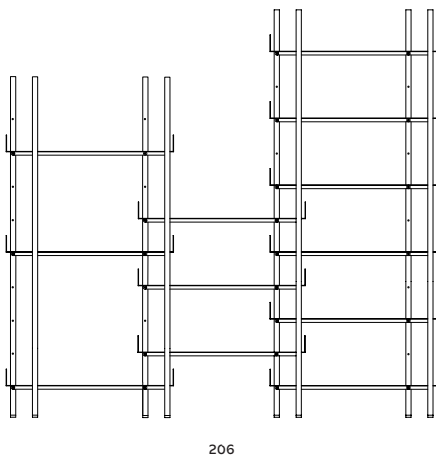

## NOBUKO BOOKCASE 6 SHELVES

**Size:** W80 x D30 x H195 cm  
**Sales Unit:** 1 pcs  
**Material:** Powder coated steel

32000107  
White

32000106  
Black

32001015  
White

32001014  
Black

**NOBUKO BOOKCASE 7 SHELVES**

Size: W145 x D30 x H195 cm  
Sales Unit: 1 pcs  
Material: Powder coated steel

32000109  
White

32000108  
Black

**NOBUKO BOOKCASE 12 SHELVES VOL.1**

Size: W206 x D30 x H195 cm  
Sales Unit: 1 pcs  
Material: Powder coated steel

Size: W270 x D30 x H195 cm  
Sales Unit: 1 pcs  
Material: Powder coated steel

**NOBUKO LOW LEGS**

**Size:** Ø2,5 x H99 cm, S/2  
**Sales Unit:** 1 pcs  
**Material:** Powder coated iron  
**Info:** Incl. wall bracket