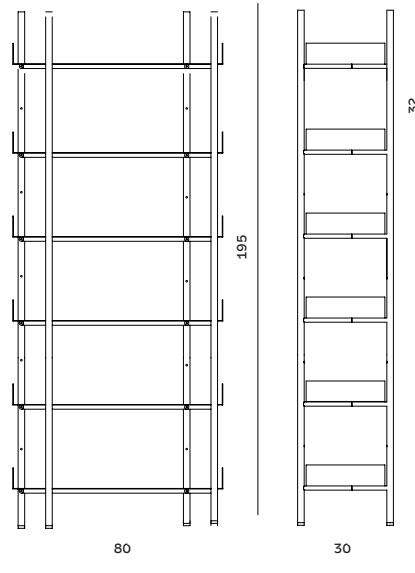

## NOBUKO BOOKCASE 3 SHELVES

**Size:** W80 x D30 x H99 cm  
**Sales Unit:** 1 pcs  
**Material:** Powder coated steel

32000101  
White

32000100  
Black

## NOBUKO BOOKCASE 4 SHELVES

**Size:** W80 x D30 x H131 cm  
**Sales Unit:** 1 pcs  
**Material:** Powder coated steel

32000103  
White

32000102  
Black

## NOBUKO BOOKCASE 5 SHELVES

**Size:** W80 x D30 x H163 cm  
**Sales Unit:** 1 pcs  
**Material:** Powder coated steel

32000105  
White

32000104  
Black

## NOBUKO BOOKCASE 6 SHELVES

**Size:** W80 x D30 x H195 cm  
**Sales Unit:** 1 pcs  
**Material:** Powder coated steel

32000107  
White

32000106  
Black

32001015  
White

32001014  
Black

**NOBUKO BOOKCASE 7 SHELVES**