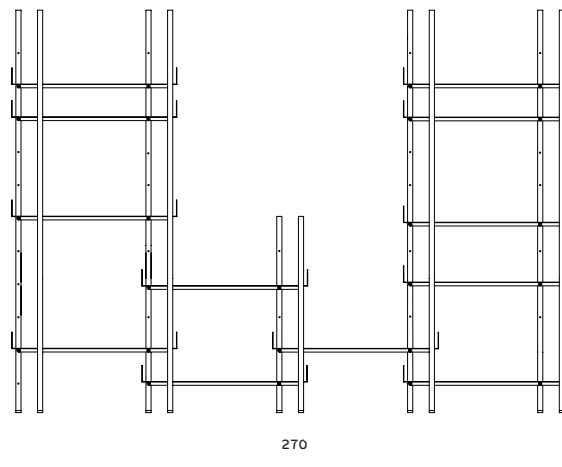

32001011  
White

32001010  
Black

**NOBUKO BOOKCASE 12 SHELVES VOL.2**

Size: W206 x D30 x H195 cm  
Sales Unit: 1 pcs  
Material: Powder coated steel

32001013  
White

32001012  
Black

**NOBUKO BOOKCASE 12 SHELVES VOL.3**

Size: W270 x D30 x H195 cm  
Sales Unit: 1 pcs  
Material: Powder coated steel

**NOBUKO LOW LEGS**

**Size:** Ø2,5 x H99 cm, S/2  
**Sales Unit:** 1 pcs  
**Material:** Powder coated iron  
**Info:** Incl. wall bracket