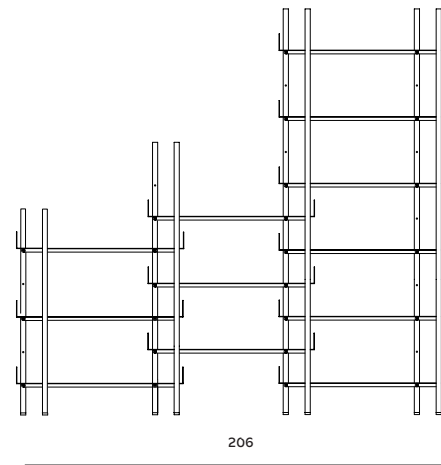

## NOBUKO BOOKCASE 5 SHELVES

**Size:** W80 x D30 x H163 cm  
**Sales Unit:** 1 pcs  
**Material:** Powder coated steel

32000105  
White

32000104  
Black

## NOBUKO BOOKCASE 6 SHELVES

**Size:** W80 x D30 x H195 cm  
**Sales Unit:** 1 pcs  
**Material:** Powder coated steel

32000107  
White

32000106  
Black

32001015  
White

32001014  
Black

**NOBUKO BOOKCASE 7 SHELVES**

Size: W145 x D30 x H195 cm  
Sales Unit: 1 pcs  
Material: Powder coated steel

32000109  
White

32000108  
Black

**NOBUKO BOOKCASE 12 SHELVES VOL.1**

Size: W206 x D30 x H195 cm  
Sales Unit: 1 pcs  
Material: Powder coated steel