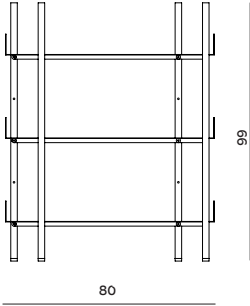

## NOBUKO BOOKCASE 3 SHELVES

**Size:** W80 x D30 x H99 cm  
**Sales Unit:** 1 pcs  
**Material:** Powder coated steel

32000101  
White

32000100  
Black