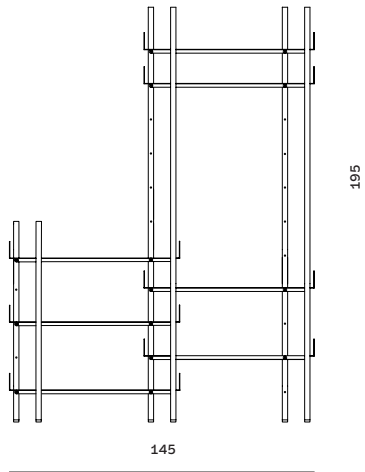

## NOBUKO BOOKCASE 4 SHELVES

**Size:** W80 x D30 x H131 cm  
**Sales Unit:** 1 pcs  
**Material:** Powder coated steel

32000103  
White

32000102  
Black

## NOBUKO BOOKCASE 5 SHELVES

**Size:** W80 x D30 x H163 cm  
**Sales Unit:** 1 pcs  
**Material:** Powder coated steel

32000105  
White

32000104  
Black

## NOBUKO BOOKCASE 6 SHELVES

**Size:** W80 x D30 x H195 cm  
**Sales Unit:** 1 pcs  
**Material:** Powder coated steel

32000107  
White

32000106  
Black

32001015  
White

32001014  
Black

**NOBUKO BOOKCASE 7 SHELVES**

Size: W145 x D30 x H195 cm  
Sales Unit: 1 pcs  
Material: Powder coated steel

32000109  
White

32000108  
Black

**NOBUKO BOOKCASE 12 SHELVES VOL.1**

Size: W206 x D30 x H195 cm  
Sales Unit: 1 pcs  
Material: Powder coated steel