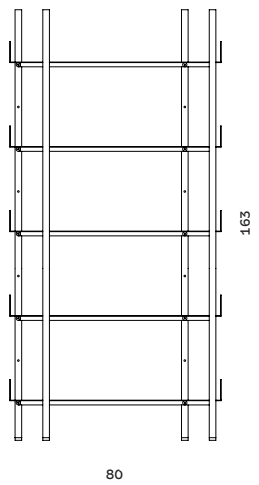

## NOBUKO BOOKCASE 3 SHELVES

**Size:** W80 x D30 x H99 cm  
**Sales Unit:** 1 pcs  
**Material:** Powder coated steel

32000101  
White

32000100  
Black

## NOBUKO BOOKCASE 4 SHELVES

**Size:** W80 x D30 x H131 cm  
**Sales Unit:** 1 pcs  
**Material:** Powder coated steel

32000103  
White

32000102  
Black

## NOBUKO BOOKCASE 5 SHELVES

**Size:** W80 x D30 x H163 cm  
**Sales Unit:** 1 pcs  
**Material:** Powder coated steel

32000105  
White

32000104  
Black

## NOBUKO BOOKCASE 6 SHELVES

**Size:** W80 x D30 x H195 cm  
**Sales Unit:** 1 pcs  
**Material:** Powder coated steel

32000107  
White

32000106  
Black

32001015  
White

32001014  
Black

**NOBUKO BOOKCASE 7 SHELVES**