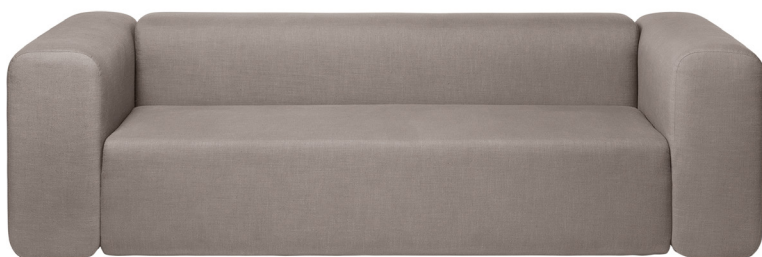

LAGOON COLLECTION

Lagoon 3-Seater / Siena

The Lagoon 3-seater is a cosy and generous sofa floating on the floor with an inviting look - just like its modular family.

Wide upholstered armrests and backrests surround the spacious seat, ideally filled with cushions and throws in seasonal colours and patterns.

The high-density foam assures extra softness and invites you to cuddle up with your beloved ones.

MATERIALS & CONSTRUCTION

Textile name: Siena
Composition: 54% Polyester/
 36% Viscose/ 10% Linen
Martindale: 90.000
Pilling: 3-4

Frame: Chipboard frame
 and solid wood
Foam: CMHR
Feet: Black polypropylene gliders

Design: Broste Copenhagen
Manufactured: Europe

Certifications:
 EN-16139
 EN1021-1
 EN1021-2

LAGOON SOFA 3-SEATER

Size: W240 x D90 x H70 cm, SH40 x SD60 cm
Sales Unit: 1 pcs
Care: Dry clean

READY TO SHIP

TEXTILE SIENA

SIZES

Lagoon Modules / Siena

The Lagoon modules have a contemporary silhouette in calm and natural colours.

The low frame has a distinct lounge feel; however, the combination of a high back and short seating depth invites you to stay put for long conversations, a comfortable read or an impromptu snooze.