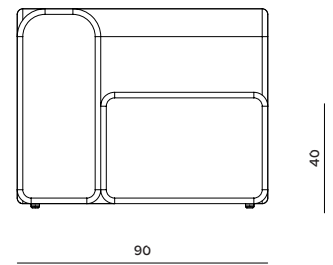

SIZES

POUF

CHAISE LONGUE

RIGHT CORNER