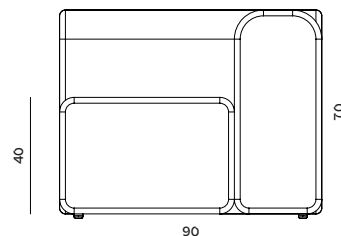

Frame: Chipboard frame
 and solid wood
Foam: CMHR
Feet: Black polypropylene gliders

Design: Broste Copenhagen
Manufactured: Europe

Certifications:
 EN-16139
 EN1021-1
 EN1021-2

LAGOON SOFA 3-SEATER

Size: W240 x D90 x H70 cm, SH40 x SD60 cm
Sales Unit: 1 pcs
Care: Dry clean

READY TO SHIP

TEXTILE SIENA

SIZES

Lagoon Modules / Siena

The Lagoon modules have a contemporary silhouette in calm and natural colours.

The low frame has a distinct lounge feel; however, the combination of a high back and short seating depth invites you to stay put for long conversations, a comfortable read or an impromptu snooze.

Certifications:
 Contract marked
 EN-16139
 EN1021-1
 EN1021-2
 BS5852

READY TO SHIP

- TEXTILE SIENA**
- 31000983 Latte
 - 31000595 Ocher

LAGOON / RIGHT CORNER

Size: W90 x D90 x H70 cm, SH40 x SD60 cm
Sales Unit: 1 pcs
Care: Dry clean