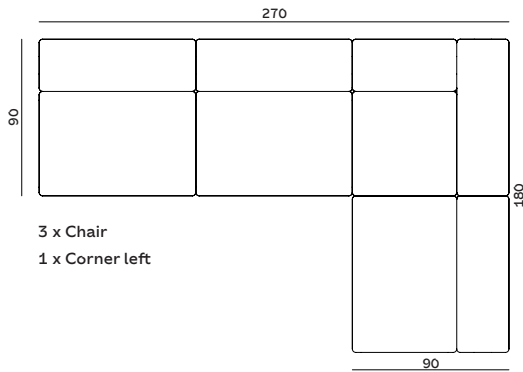

Certifications:
 Contract marked
 EN-16139
 EN1021-1
 EN1021-2
 BS5852

READY TO SHIP

- TEXTILE SIENA**
- 31000983 Latte
 - 31000595 Ocher

LAGOON / RIGHT CORNER

Size: W90 x D90 x H70 cm, SH40 x SD60 cm
Sales Unit: 1 pcs
Care: Dry clean

READY TO SHIP

- TEXTILE SIENA**
- 31000883 Latte
 - 31000594 Ocher

LAGOON / POUF MODULE

Size: W60 x D90 x H40 cm, SH40 x SD60 cm
Sales Unit: 1 pcs
Care: Dry clean

SIZES

POUF

CHAIR

LEFT CORNER

CHAISE LONGUE

RIGHT CORNER

Suggested combinations for Lagoon modules

Lagoon modules offer a versatile choice for both private and public spaces. Configurable in multiple ways with the five modules to match large and small areas and choose between beautiful colours.

1 x Corner left
1 x Corner right

1 x Corner left
1 x Chair
1 x Corner right

3 x Chair
1 x Corner left

3 x Chair
1 x Corner left
1 x Pouf

3 x Corner right
1 x Chair
1 x Chaise longue

1 x Pouf
3 x Chair
1 x Corner right
1 x Chaise longue