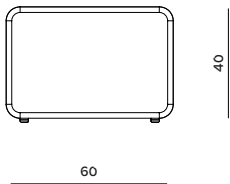

Certifications:
 Contract marked
 EN-16139
 EN1021-1
 EN1021-2
 BS5852

READY TO SHIP

- TEXTILE SIENA**
- 31000983 Latte
 - 31000595 Ocher

LAGOON / RIGHT CORNER

Size: W90 x D90 x H70 cm, SH40 x SD60 cm
Sales Unit: 1 pcs
Care: Dry clean

READY TO SHIP

- TEXTILE SIENA**
- 31001083 Latte
 - 31000596 Ocher

LAGOON / LEFT CORNER

Size: W90 x D90 x H70 cm, SH40 x SD60 cm
Sales Unit: 1 pcs
Care: Dry clean

READY TO SHIP

- TEXTILE SIENA**
- 31000683 Latte
 - 31000592 Ocher

LAGOON CHAIR MODULE

Size: W90 x D90 x H70 cm, SH40 x SD60 cm
Sales Unit: 1 pcs
Care: Dry clean

READY TO SHIP

- TEXTILE SIENA**
- 31000783 Latte
 - 31000593 Ocher

LAGOON / CHAISE LONGUE MODULE

Size: W90 x D170 x H70 cm, SH40 x SD140 cm
Sales Unit: 1 pcs
Care: Dry clean

READY TO SHIP

- TEXTILE SIENA**
- 31000883 Latte
 - 31000594 Ocher

LAGOON / POUF MODULE

Size: W60 x D90 x H40 cm, SH40 x SD60 cm
Sales Unit: 1 pcs
Care: Dry clean

SIZES

POUF

CHAIR

LEFT CORNER