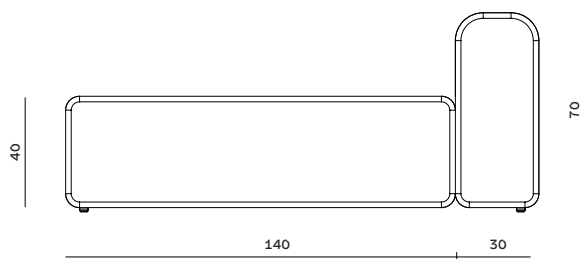

RIGHT CORNER