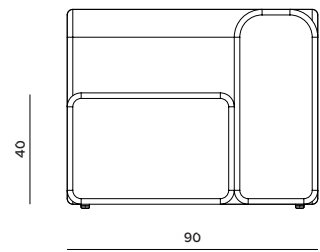

Certifications:
 Contract marked
 EN-16139
 EN1021-1
 EN1021-2
 BS5852

READY TO SHIP

- TEXTILE SIENA**
- 31000983 Latte
 - 31000595 Ocher

LAGOON / RIGHT CORNER

Size: W90 x D90 x H70 cm, SH40 x SD60 cm
Sales Unit: 1 pcs
Care: Dry clean

READY TO SHIP

- TEXTILE SIENA**
- 31001083 Latte
 - 31000596 Ocher

LAGOON / LEFT CORNER

Size: W90 x D90 x H70 cm, SH40 x SD60 cm
Sales Unit: 1 pcs
Care: Dry clean

READY TO SHIP

- TEXTILE SIENA**
- 31000683 Latte
 - 31000592 Ocher

LAGOON CHAIR MODULE

Size: W90 x D90 x H70 cm, SH40 x SD60 cm
Sales Unit: 1 pcs
Care: Dry clean

READY TO SHIP

- TEXTILE SIENA**
- 31000783 Latte
 - 31000593 Ocher

LAGOON / CHAISE LONGUE MODULE

Size: W90 x D170 x H70 cm, SH40 x SD140 cm
Sales Unit: 1 pcs
Care: Dry clean

READY TO SHIP

- TEXTILE SIENA**
- 31000883 Latte
 - 31000594 Ocher

LAGOON / POUF MODULE

Size: W60 x D90 x H40 cm, SH40 x SD60 cm
Sales Unit: 1 pcs
Care: Dry clean

SIZES

POUF

CHAIR

LEFT CORNER