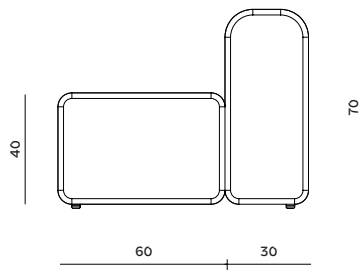

Certifications:
 Contract marked
 EN-16139
 EN1021-1
 EN1021-2
 BS5852

READY TO SHIP

- TEXTILE SIENA**
- 31000983 Latte
 - 31000595 Ocher

LAGOON / RIGHT CORNER

Size: W90 x D90 x H70 cm, SH40 x SD60 cm
Sales Unit: 1 pcs
Care: Dry clean

READY TO SHIP

- TEXTILE SIENA**
- 31001083 Latte
 - 31000596 Ocher

LAGOON / LEFT CORNER

Size: W90 x D90 x H70 cm, SH40 x SD60 cm
Sales Unit: 1 pcs
Care: Dry clean

READY TO SHIP

- TEXTILE SIENA**
- 31000683 Latte
 - 31000592 Ocher

LAGOON CHAIR MODULE

Size: W90 x D90 x H70 cm, SH40 x SD60 cm
Sales Unit: 1 pcs
Care: Dry clean

READY TO SHIP

- TEXTILE SIENA**
- 31000783 Latte
 - 31000593 Ocher

LAGOON / CHAISE LONGUE MODULE

Size: W90 x D170 x H70 cm, SH40 x SD140 cm
Sales Unit: 1 pcs
Care: Dry clean

READY TO SHIP

- TEXTILE SIENA**
- 31000883 Latte
 - 31000594 Ocher

LAGOON / POUF MODULE

Size: W60 x D90 x H40 cm, SH40 x SD60 cm
Sales Unit: 1 pcs
Care: Dry clean

SIZES

POUF

CHAIR

LEFT CORNER