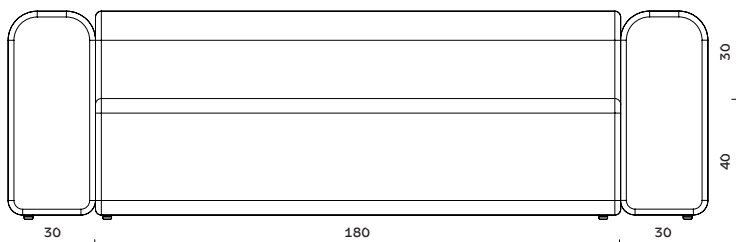

Frame: Chipboard frame
 and solid wood
Foam: CMHR
Feet: Black polypropylene gliders

Design: Broste Copenhagen
Manufactured: Europe

Certifications:
 EN-16139
 EN1021-1
 EN1021-2

LAGOON SOFA 3-SEATER

Size: W240 x D90 x H70 cm, SH40 x SD60 cm
Sales Unit: 1 pcs
Care: Dry clean

READY TO SHIP

TEXTILE SIENA

SIZES

Lagoon Modules / Siena

The Lagoon modules have a contemporary silhouette in calm and natural colours.

The low frame has a distinct lounge feel; however, the combination of a high back and short seating depth invites you to stay put for long conversations, a comfortable read or an impromptu snooze.

Certifications:
 Contract marked
 EN-16139
 EN1021-1
 EN1021-2
 BS5852

READY TO SHIP

- TEXTILE SIENA**
- 31000983 Latte
 - 31000595 Ocher

LAGOON / RIGHT CORNER

Size: W90 x D90 x H70 cm, SH40 x SD60 cm
Sales Unit: 1 pcs
Care: Dry clean