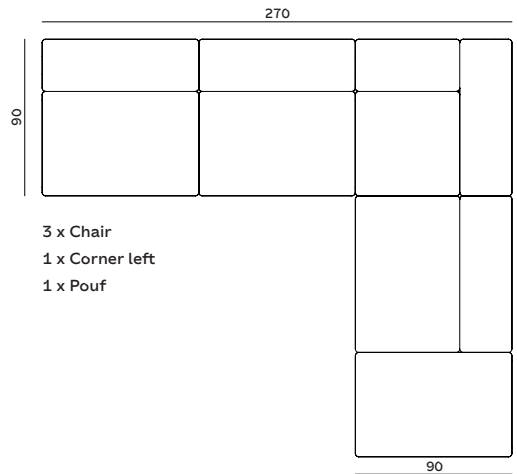

READY TO SHIP

- TEXTILE SIENA**
- 31000883 Latte
 - 31000594 Ocher

LAGOON / POUF MODULE

Size: W60 x D90 x H40 cm, SH40 x SD60 cm
Sales Unit: 1 pcs
Care: Dry clean

SIZES

POUF

CHAIR

LEFT CORNER

CHAISE LONGUE

RIGHT CORNER

Suggested combinations for Lagoon modules

Lagoon modules offer a versatile choice for both private and public spaces. Configurable in multiple ways with the five modules to match large and small areas and choose between beautiful colours.

1 x Corner left
1 x Corner right

1 x Corner left
1 x Chair
1 x Corner right

3 x Chair
1 x Corner left

3 x Chair
1 x Corner left
1 x Pouf

3 x Corner right
1 x Chair
1 x Chaise longue

1 x Pouf
3 x Chair
1 x Corner right
1 x Chaise longue