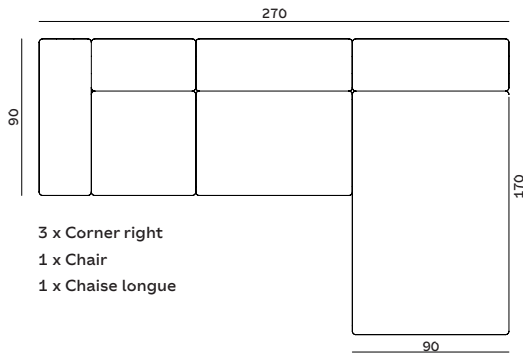

CHAISE LONGUE

RIGHT CORNER

Suggested combinations for Lagoon modules

Lagoon modules offer a versatile choice for both private and public spaces. Configurable in multiple ways with the five modules to match large and small areas and choose between beautiful colours.

1 x Corner left
1 x Corner right

1 x Corner left
1 x Chair
1 x Corner right

3 x Chair
1 x Corner left

3 x Chair
1 x Corner left
1 x Pouf

3 x Corner right
1 x Chair
1 x Chaise longue

1 x Pouf
3 x Chair
1 x Corner right
1 x Chaise longue