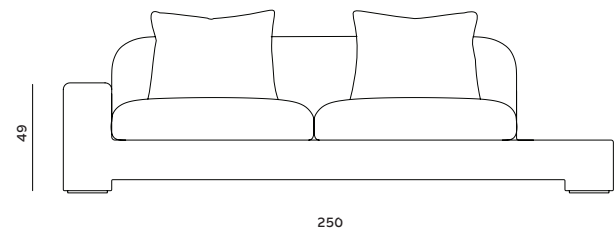

The sofa consists of an upholstered base defined by the lower frame and backrest, two-seat cushions and two back cushions. The base is constructed with an internal wooden frame and spring system, covered in layers of foam to achieve a gentle look and feel. The front of the backrest has an even softer feel than the rest of the base due to its thicker foam layer and extra down padding. The seat cushions and the backrest are made from high-density polyurethane foam, covered with down padding to provide the same lush bounce.

### BAY SOFA / 3-SEATER

**Size:** W228 x D97 x H70 cm, SH40 x SD75 cm  
**Sales Unit:** 1 pcs  
**Material:** Corsica  
**Care:** Dry clean

### TEXTILE CORSICA

**31002020**  
 Light Beige  
 Melange

**31001135**  
 Beige  
 Melange

**31001138**  
 Green  
 Melange

READY TO SHIP

SIZES

3-SEATER

LEFT SIDED

**BAY CHAISE LONGUE / RIGHT SIDED**

**Size:** W250 x D97 x H70 cm, SH40 x SD75 cm  
**Sales Unit:** 1 pcs  
**Material:** Corsica  
**Care:** Dry clean

**TEXTILE CORSICA**

**31002021**  
 Light Beige  
 Melange