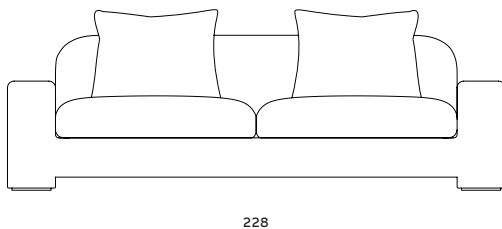

## Design by Omayra Maymó

The Bay sofa is designed by Spanish-based Omayra Maymó. The rounded edges and puffy cushions create a laid-back, fluid silhouette with a relaxed feel. It is a sofa that caters to your needs for comfort, and it has a distinct, welcoming look. The low frame has a lounge feel, reinforced by the fluffy cushions, the deep seat, and the low armrests. The wide, upholstered feet are a bold detail that creates a unique silhouette.

The sofa consists of an upholstered base defined by the lower frame and backrest, two-seat cushions and two back cushions. The base is constructed with an internal wooden frame and spring system, covered in layers of foam to achieve a gentle look and feel. The front of the backrest has an even softer feel than the rest of the base due to its thicker foam layer and extra down padding. The seat cushions and the backrest are made from high-density polyurethane foam, covered with down padding to provide the same lush bounce.

### BAY SOFA / 3-SEATER

**Size:** W228 x D97 x H70 cm, SH40 x SD75 cm  
**Sales Unit:** 1 pcs  
**Material:** Corsica  
**Care:** Dry clean

### TEXTILE CORSICA

**31002020**  
 Light Beige  
 Melange

**31001135**  
 Beige  
 Melange

**31001138**  
 Green  
 Melange

READY TO SHIP

SIZES

3-SEATER

LEFT SIDED