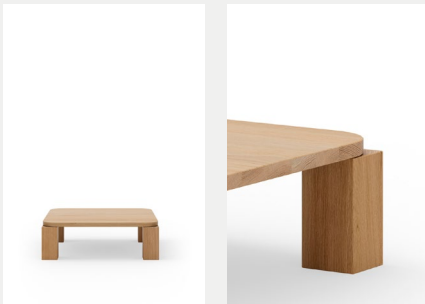

Variant Fumed Oak
Item No 42641
EAN No 5712826426418

Atlas Coffee Table 82x82, Oak

John Astbury

Named after the mythical Titan condemned to hold up the heavens on his shoulders, the solid legs of the Atlas table stand strongly as support for the spacious tabletop. The meeting and contrast between the legs and the tabletop is central to the design, where each element exaggerates the other giving the table its distinct presence and brutalist feel. For Atlas, John Astbury has taken inspiration from several influences in architectural history. There are references to porticoes and colonnades, but Atlas builds mainly on the archetypal post-and-lintel construction. Combined with simple geometry, the circle and the square, it is the primary archetypes that together create the table's character and composition.