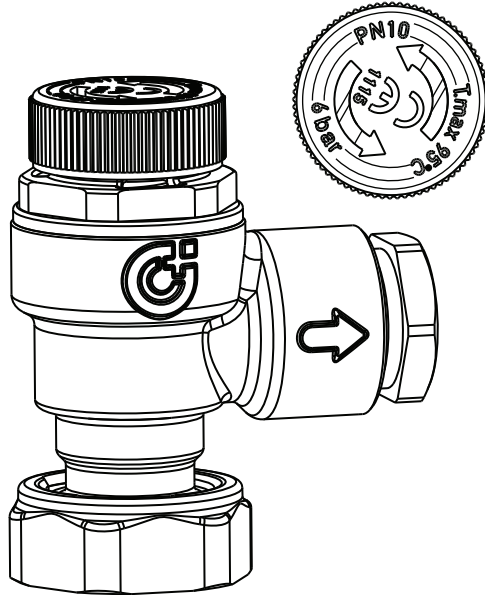

Replacement Part Code: F0000992

Safety Relief Valve suitable for use with 533002 CST and 533003 CST Inlet Control Groups only

IMPORTANT:

- Only use genuine Caleffi replacement parts.
- The installer needs to ensure the pressure ratings / settings are correct (refer to Altecnic for guidance if necessary).
- Care taken to ensure when fitting that no damage to sealing faces occurs.