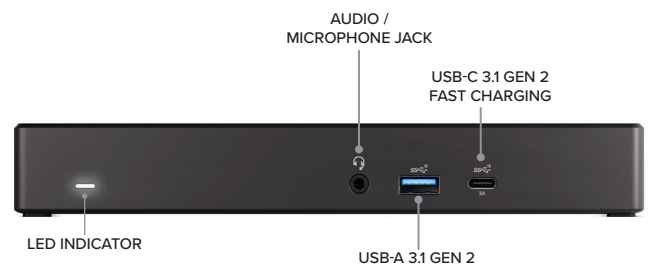

Truly Universal All-in-One Connectivity

The DA2 docking station provides universal compatibility across Windows, Mac and Chromebook computers and laptops. Allowing modern USB-C equipped or older USB-A computers to be connected this dock enables IT professionals and organisations to deploy the DA2 docking station as a single solution across all users. The DA2 dock helps removes clutter and can power hot desking arrangements in any workspace environment.