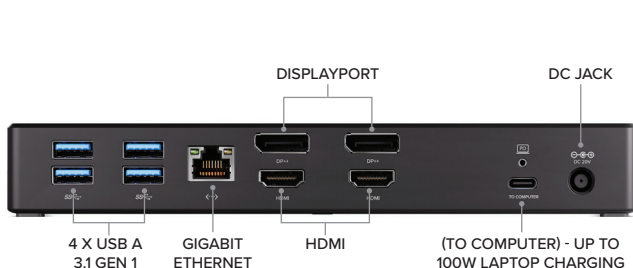

# Dual 4K Display Universal Docking Station - DA2 with 100W Laptop Charging

Dual Display

4K Ultra HD

100W Power Delivery

Compatible

USB-C and USB-A support

Power Adapter Included

Part no

## Dual Display – Up to 4K

The DA2 dock can connect up to two external DisplayPort or HDMI displays at 4K resolutions for enhanced workstation display capabilities.

## 100W Laptop Charging / Power Delivery

When connected, the dock can charge laptops with up to 100W of power. This allows for a perfect solution to add multiple displays, USB accessories, Ethernet, headphone/mic and charge your laptop all at the same time. When connected to a host computer with USB-C ports that support USB Power Delivery, the dock will connect peripherals and charge the laptop over a single USB-C cable.

## Connectivity

<b>Input</b>	1 x USB-C Port
<b>Output</b>	2 x DisplayPort DP1.4/DP++ 2 x HDMI 2.0 1 x USB-C 3.1 Gen 2 (10G) BC 1.2 and Apple Charging Support 1 x USB-A 3.1 Gen 2 (10G) BC 1.2 and Apple Charging Support 4 x USB-A 3.1 Gen1 (5G) 1 x 3.5mm TRRS Audio / Microphone Jack 1 x RJ45 Ethernet 1Gbps