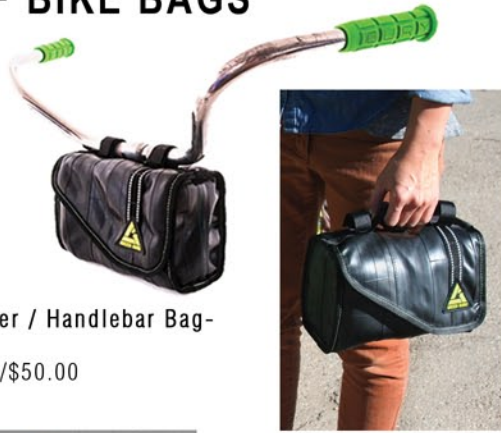

BACKPACKS

Commuter Roll Top
Backpack- Bike Tubes
G1103 \$50.00/\$100.00

Joyride Roll Top Backpack-
Multi Random Colors
G1106 \$50.00/\$100.00

Joyride Roll Top Backpack-
Salvaged Earth Tone Pack Cloth
G1106E \$50.00/\$100.00

ON/OFF BIKE BAGS

Cruiser Cooler / Handlebar Bag-
Bike Tubes
G3201 \$25.00/\$50.00

Tubular Insulated Can Sling-
Salvaged Wild Colors G3225
Salvaged Camo G3225C
\$20.00/\$40.00

Sixer 6-Pack Caddy-
Salvaged Wild Color Pack Cloth
G3227 \$25.00/\$50.00