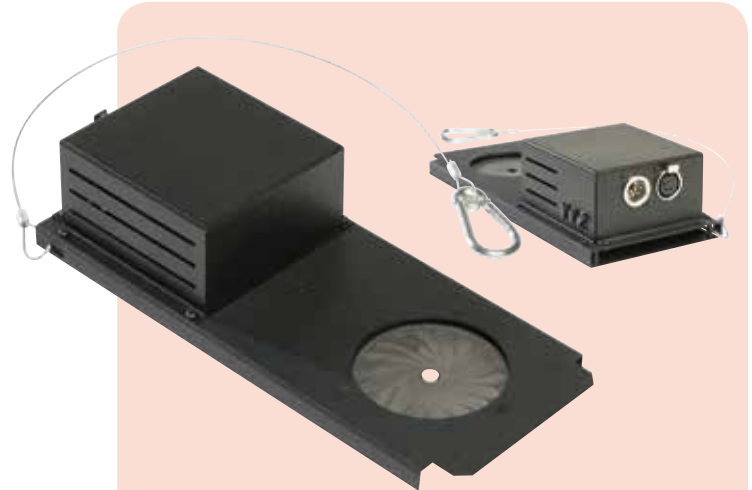

GOBO ROTATORS & LIGHTING IRIS

Smart Move® and EZ Iris

The Apollo family of gobo rotators bridges the gap between conventional rotators that merely spin and rotators that require the use of a lighting desk. The Smart Move® rotator family produces fantastic kinetic effects like exploding fireworks, flickering fire, reflected water, morphing textures and more.

Smart Move® Rotators

Smart Move® Rotators have a robust functional design that delivers quiet reliable performance. The rotators can be stand-alone units using only AC power or an addition to scrollers, foggers, and other DMX accessories.

FEATURES:

- 19 Pre-programmed Effects or Design-Your-Own
- Smooth Quiet Operation
- Simple Controls
- Infinitely Variable Speeds from 0-21rpm
- Versatile – Almost Any Gobo Type
- DMX Control and Indexing
- CE and FCC Compliant
- Made in the USA

EZ Iris

The EZ Iris gives complete control over the beam spread of many Ellipsoidal fixtures. It provides smooth, quiet, dependable operation at an affordable price.

FEATURES:

- Round, Even-edged Apertures
- Seamless Aperture Changes
- Smooth Quiet Gear-driven Operation
- DMX Control and Indexing
- CE and FCC Compliant
- Made in the USA