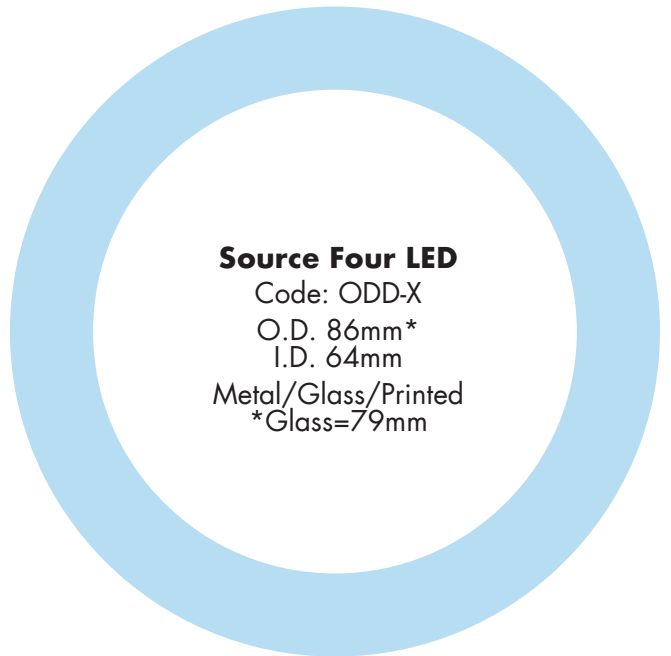

Shakespeare Europe

Code: B86-R
O.D. 86mm
I.D. 64mm
Metal/Glas

Shakespeare/Phoenix

Code: B00-R
O.D. 86mm
I.D. 64mm
Metal

Shakespeare

Code: B00-R
O.D. 79mm
I.D. 60mm
Glas

Altman 3.5"

Code: LZ0-X
O.D. 47.5mm
58.5mm W x 114mm H
Metal

GENERAL SIZES

A10-Round
Code: A10-R
O.D. 100mm
I.D. 73mm
Glass

B-Round
Code: B00-R
O.D. 79mm
I.D. 60mm
Glass

B86
Code: B86-R
O.D. 86mm
I.D. 64mm
Metal/Glass

A10-Round
Code: A10-R
O.D. 100mm
I.D. 75mm
Metal

D-Square
Code: D00-S
O.D. 50mm
I.D. 40mm
Metal

GENERAL SIZES

ETC

Source Four Jr./Revolution

Code: S4J-R
O.D. 66mm
I.D. 48mm
Metal/Glass

Source Four Mini

Code: SFM-R
O.D. 37.5mm
I.D. 22mm
Metal/Glass/Printed

Source Four

Code: B00-R
O.D. 79mm
I.D. 60mm
Glass

Source Four Europe

Code: B86-R
O.D. 86mm
I.D. 60mm
Glass

Source Four LED

Code: ODD-X
O.D. 86mm*
I.D. 64mm
Metal/Glass/Printed
*Glass=79mm

Source Four

Code: B00-R
O.D. 86mm
I.D. 64mm
Metal