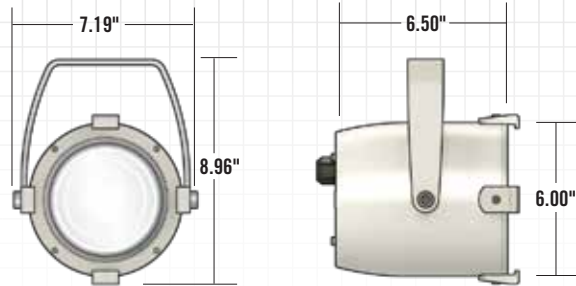

## Unique Lighting Solutions

The AVERE<sup>®</sup> 6 PAR 38 is proudly built in the U.S.A. from machined aircraft-grade aluminum. The fixture delivers flexibility with the ability to use any standard or wireless PAR 38 bulb, the option of an Edison or GU24 base, and the IP65, UL Outdoor Rating. This versatility plus the superior build quality sets this striking fixture apart.

**AVERE® 6 PAR CAN**  
with K E T R A S38 Tunable Spectrum LED

Weight: 6.3 lbs.

**KETRA S38 Tunable Spectrum LED: 10° Beam**

Distance Feet (m)	2 (0.60)	4 (1.21)	6 (1.82)	8 (2.43)	10 (3.04)
Beam Diameter Feet (50% FWHA)	0.40	0.70	1.10	1.40	1.80
Output LUX	2,589	647	288	162	104