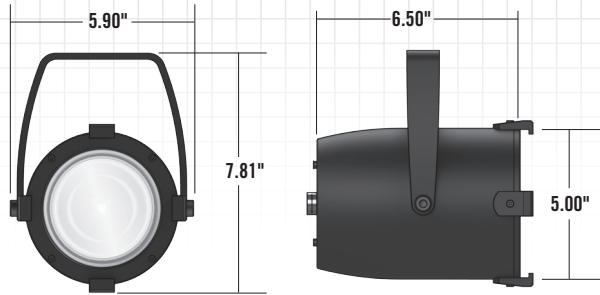

Project:

Type:

Notes:

AVERE[®] 5 PAR CAN

with KETRA[®] S30 Tunable Spectrum LED

Unique Lighting Solutions

The AVERE[®] 5 PAR 30 is proudly built in the U.S.A. from machined aircraft-grade aluminum. The fixture delivers flexibility with the ability to use any standard or wireless PAR 30 bulb, the option of an Edison or GU24 base, and the IP65, UL Outdoor Rating. This versatility plus the superior build quality sets this striking fixture apart.

AVERE[®] 5 PAR CAN

with K E T R A S30 Tunable Spectrum LED

Weight: 3.8 lbs.

KETRA S30 Tunable Spectrum LED: 15° Beam

Distance Feet (m)	2 (0.60)	4 (1.21)	6 (1.82)	8 (2.43)	10 (3.04)
Beam Diameter Feet (50% FWHA)	0.26	0.53	0.79	1.05	1.32
Output LUX	20,193	5,048	2,239	1,259	807

Bulb Features:

- KETRA S30 Tunable Spectrum LED
- Beams: 15°, 25°, 40°, 60° and 90°
- Color Rendering Index: 90
- Lumens: 800lm or 1050lm
- Power Consumption: 17W
- Closed-loop Color Point Maintenance
- Fully Tunable Spectrum Delivers White Light, Pastels and Saturated Colors
- On-board Wireless Control
- Wireless and TRIAC Dimmable to 0.1%