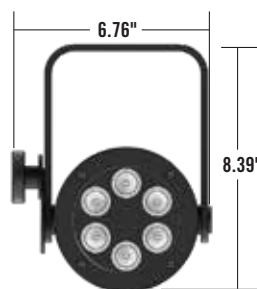

Unique Lighting Solutions

The AVERE® 4 Wash – Fixed Color is proudly built in the U.S.A. from machined aircraft-grade aluminum. The fixture provides the ability to specify a fixed color, a massive amount of color output with 6 dedicated LED emitters in an IP65 and UL, Outdoor Rated, fanless fixture. This versatility plus the superior build quality sets this striking fixture apart.

Our lighting experts and engineers will consult with you on ways to use our standard products or design custom solutions. Let our team help you create the design you envisioned. **Together we can make great things.**