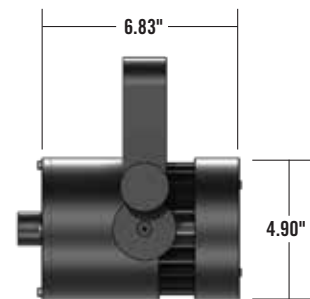

### Fixture Features:

- LEDs: 6 High Efficacy Emitters
- Fixed Colors: Red, Green, Blue, Amber, UV and Cool White
- Beams: 15°, 22° or 35°
- Dimmable to 0% with ELV Dimmers
- Power Consumption: 21W
- IP65; UL Outdoor Rated for Wet Locations
- Fanless Cooling
- Stainless Steel Hardware
- Machined Aircraft-grade Aluminum Housing

Weight: 5.9 lbs.