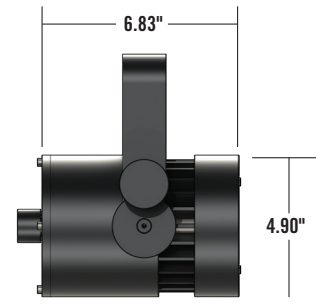

Fixture Features:

- LEDs: 6 High Efficacy UV Emitters
- Beams: 14°, 25° or 40°
- Radiated Wavelength: 365nm
- Output: 6000mW
- Dimmable to 0% with ELV Dimmers
- Power Consumption: 21W
- Fanless Cooling
- IP65; UL Outdoor Rated for Wet Locations
- Stainless Steel Hardware
- Machined Aircraft-grade Aluminum Housing