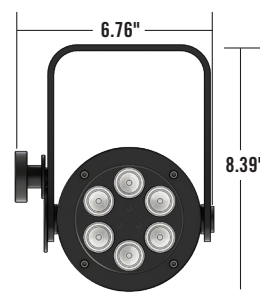

Fixture Features:

- LEDs: 6 High Efficacy UV Emitters
- Beams: 14°, 25° or 40°
- Radiated Wavelength: 365nm
- Output: 6000mW
- Dimmable to 0% with ELV Dimmers
- Power Consumption: 21W
- Fanless Cooling
- IP65; UL Outdoor Rated for Wet Locations
- Stainless Steel Hardware
- Machined Aircraft-grade Aluminum Housing