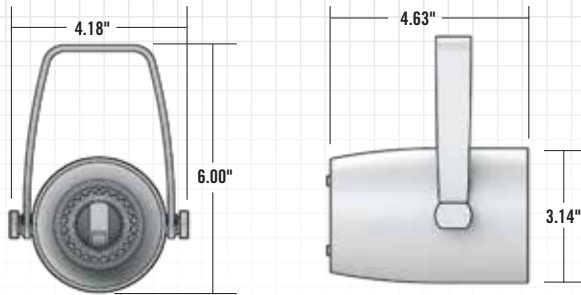

Project:

Type:

Notes:

AVERE® 3S PAR CAN

with K E T R A® S38 Tunable Spectrum Bulb

Unique Lighting Solutions

The AVERE® 3S PAR 38 gimbal fixture is proudly built in the U.S.A. from machined aircraft-grade aluminum. The UL listed fixture delivers flexibility with the ability to use any standard or wireless PAR 30 or PAR 38

AVERE® 35 PAR CAN

with K E T R A S38 Tunable Spectrum Bulb

Weight: 1.8 lbs.

KETRA S38 Tunable Spectrum Bulb: 10° Beam

Distance Feet (m)	2 (0.91)	4 (1.52)	6 (3.05)	8 (4.57)	10 (6.10)
Beam Diameter Feet (50% FWHA)	0.40	0.70	1.10	1.40	1.80
Output LUX	2,589	647	288	162	104