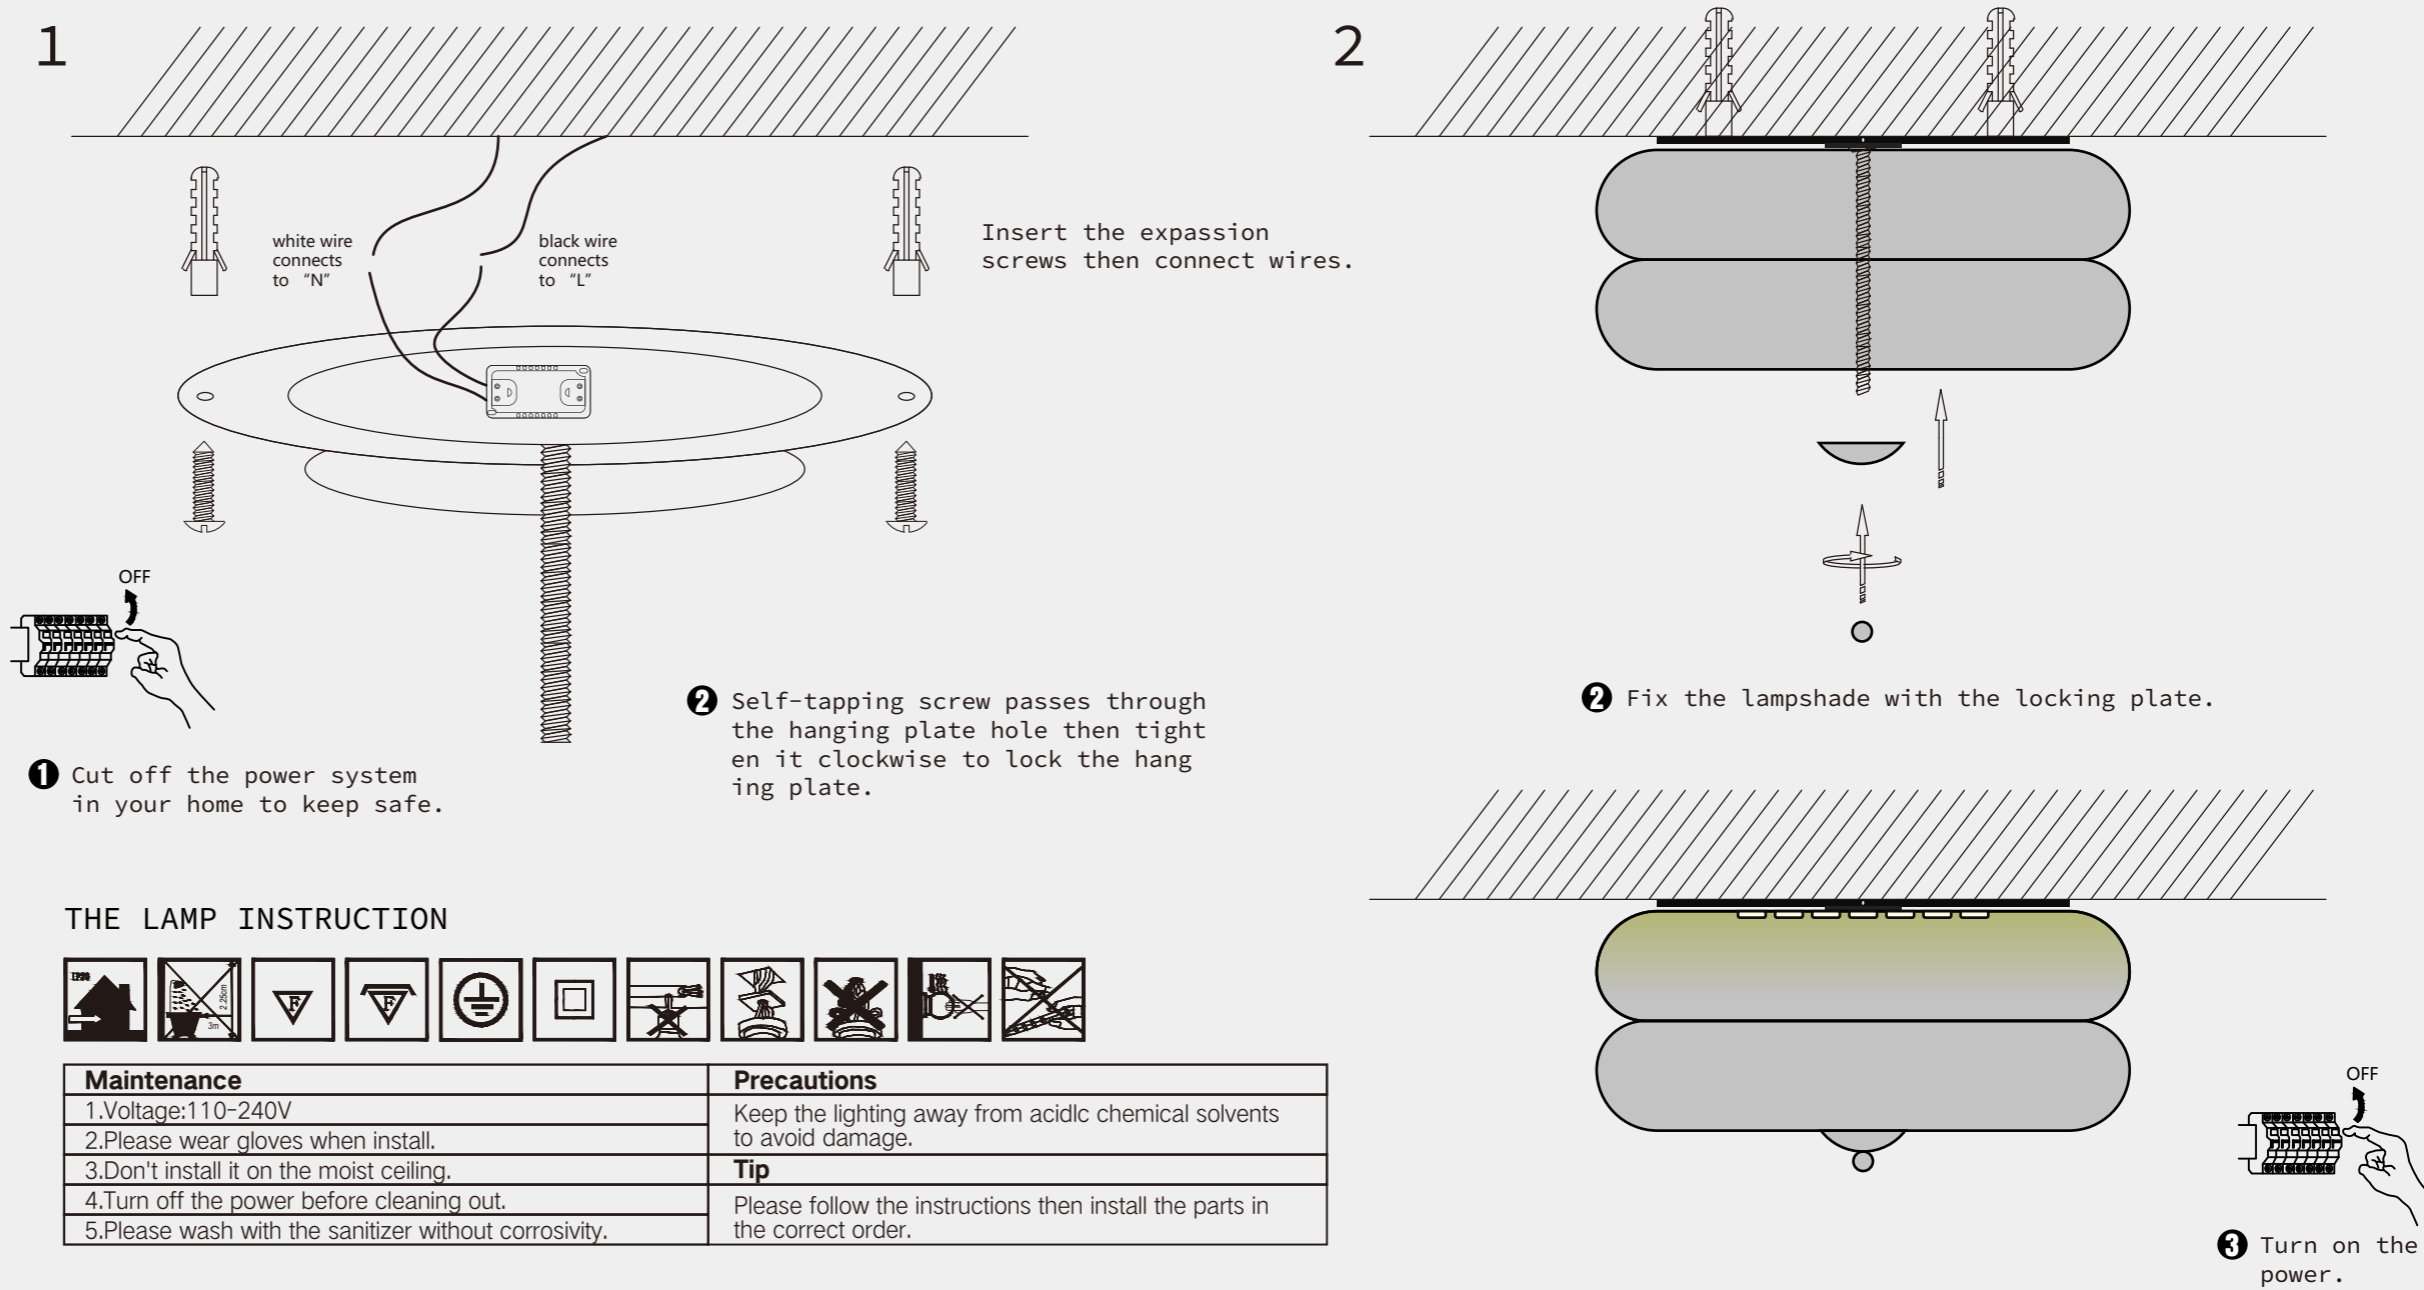

Art Vintage Porch
Ceiling Light

CL0034

THE LAMP INSTRUCTION

Maintenance	Precautions
1.Voltage:110-240V	Keep the lighting away from acidic chemical solvents to avoid damage.
2.Please wear gloves when install.	
3.Don't install it on the moist ceiling.	Tip
4.Turn off the power before cleaning out.	Please follow the instructions then install the parts in the correct order.
5.Please wash with the sanitizer without corrosivity.	