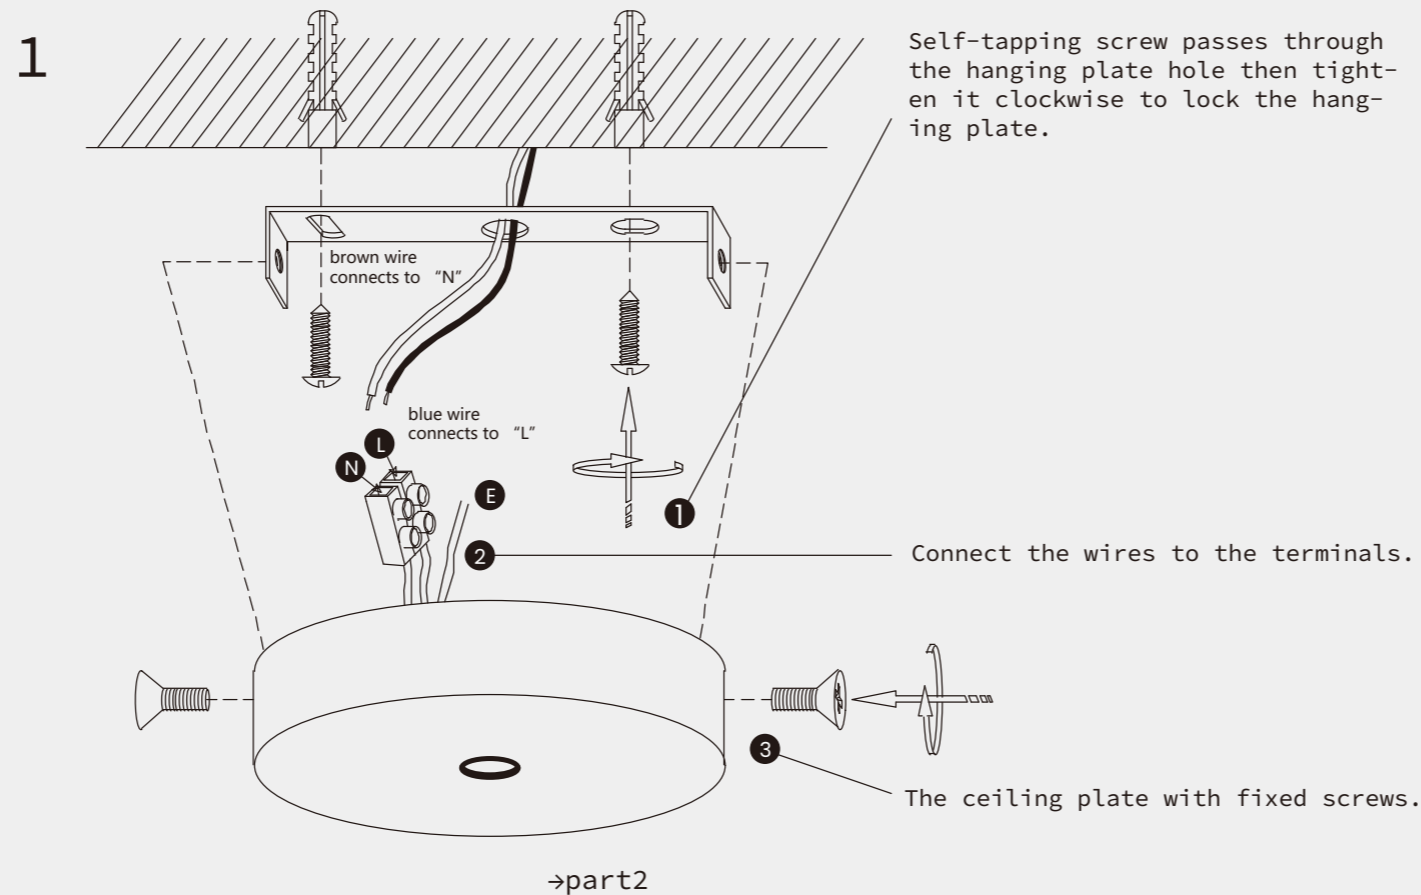

Nordic Macaron Semi Flush Mount Ceiling Light

CL0018

THE LAMP INSTRUCTION

Nbjoufobodf	Qsfdbvujpot
2/Wpmubhf;221.351W	Lffq!uif!mjhiujoh!bxbz!gspn!bdjemd!difnjdbm!tpmwfout!
3/Qmfbtf!xfbs!hmpwft!xifo!jotubmm/	up!bwpje!ebnbhf/
4/Epo(u!jotubmm!ju!po!uif!npjtu!dfjmjoh/	Ujq
5/Uvso!pgg!uif!qpxfs!cfgps!dmfbojoh!pvu/	Qmfbtf!gpmmpx!uif!jotusvdujpot!uifo!jotubmm!uif!qbsut!jo
6/Qmfbtf!xbit!xju!uif!tbojuj!fs!xjuipvu!dpssptjwjuz/	uif!dpssfdu!psefs/

1 Power off

2 Tighen the bulb

3 Power on