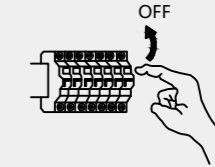

Nordic Macaron Semi Flush Mount Ceiling Light

CL0018

THE LAMP INSTRUCTION

Nbjoufobodf	Qsfdbvujpot
2/Wpmubhf;221.351W	Lffq!uif!mjhiujoh!bxbz!gspn!bdjemd!difnjdbm!tpmwfout!
3/Qmfbtf!xfbs!hmpwft!xifo!jotubmm/	up!bwpje!ebnbhf/
4/Epo(u!jotubmm!ju!po!uif!npjtu!dfjmjoh/	Ujq
5/Uvso!pgg!uif!qpxfs!cfgps!dmfbojoh!pvu/	Qmfbtf!gpmmpx!uif!jotusvdujpot!uifo!jotubmm!uif!qbsut!jo
6/Qmfbtf!xbit!xju!uif!tbojuj!fs!xjuipvu!dpssptjwjuz/	uif!dpssfdu!psefs/

1 Power off

2 Tighen the bulb

3 Power on