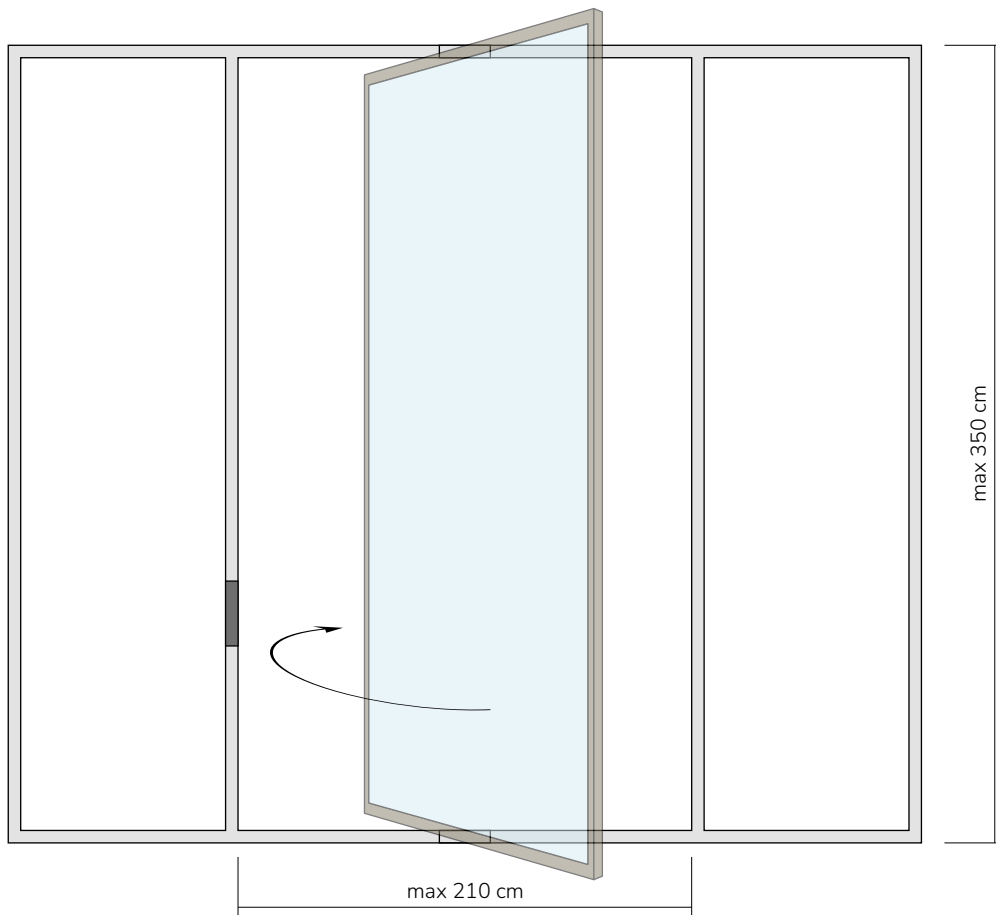

Technical Details

Steel OS2-65 Pivot Door

- 1 concealed hinge
- 2 handles
- 3 locking point

Sections

Geometrics

VERTICAL PIVOT WITH FIXED
example of 1 leaf with lateral fixed

- 1 concealed hinge
- 2 handles
- 3 locking point

Setions

Geometrics

indicative examples