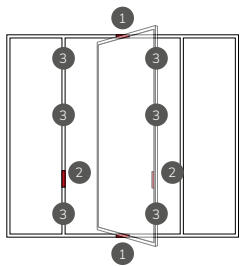

Technical Details

Steel OS2-65 Pivot Door

- 1 concealed hinge
- 2 handles
- 3 locking point

Sections

Geometrics

VERTICAL PIVOT WITH FIXED
example of 1 leaf with lateral fixed

- 1 concealed hinge
- 2 handles
- 3 locking point

Setions

Geometrics

indicative examples