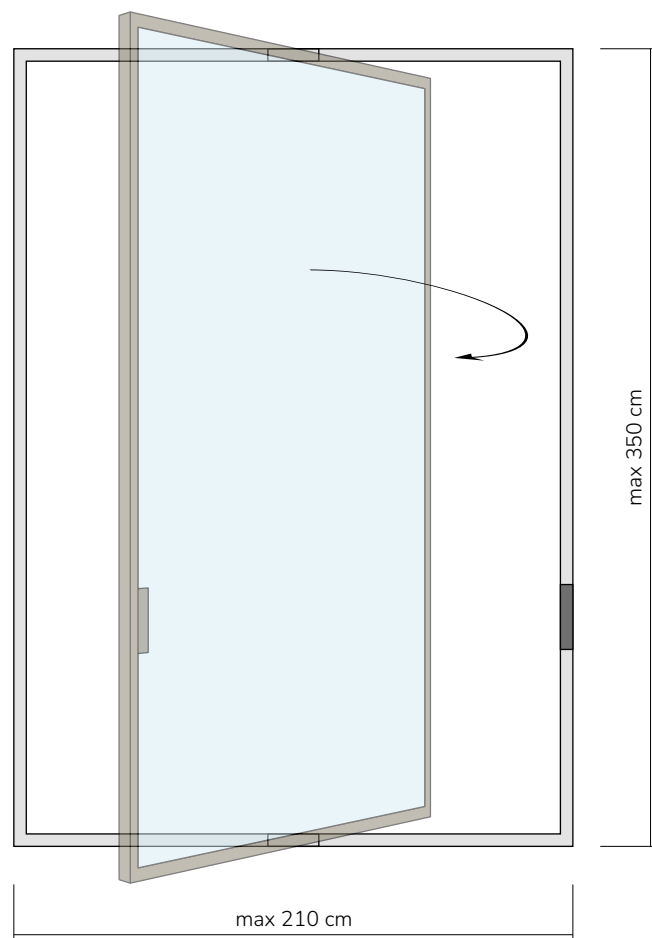

Technical Details

Steel OS2-65 Pivot Door

- 1 concealed hinge
- 2 handles
- 3 locking point

Sections

Geometrics

VERTICAL PIVOT WITH FIXED
example of 1 leaf with lateral fixed

- 1 concealed hinge
- 2 handles
- 3 locking point

Setions

Geometrics

indicative examples