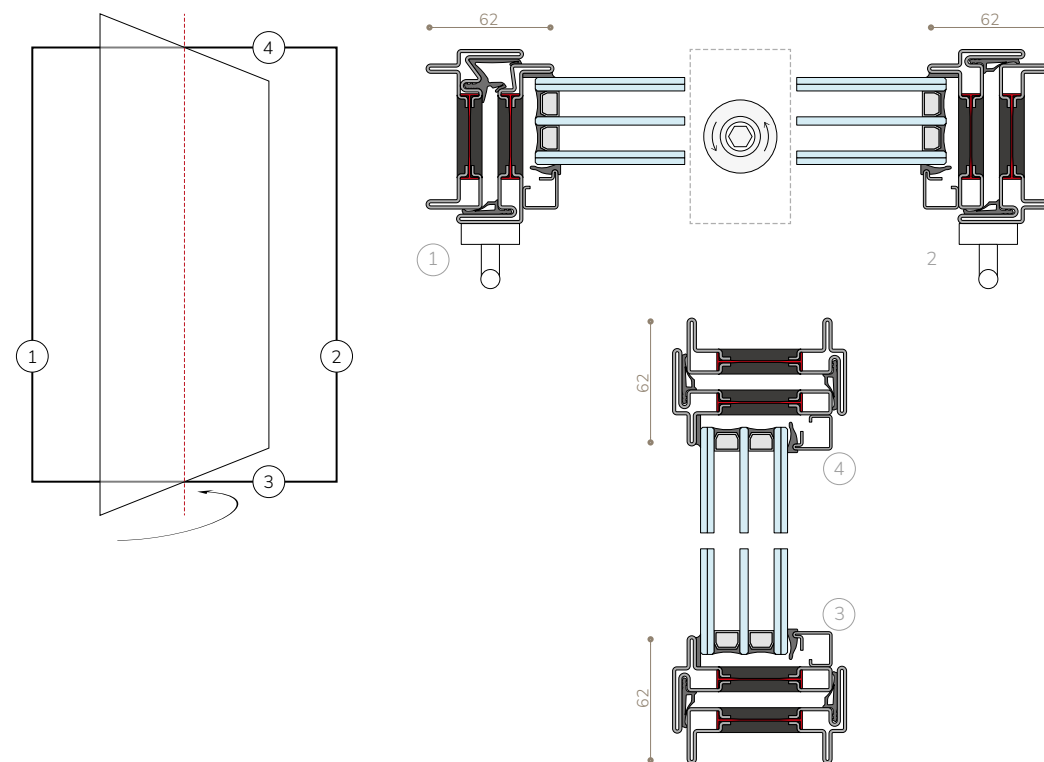

Technical Details

Steel OS2-65 Pivot Door

- 1 concealed hinge
- 2 handles
- 3 locking point

Sections

Geometrics

VERTICAL PIVOT WITH FIXED
example of 1 leaf with lateral fixed

- 1 concealed hinge
- 2 handles
- 3 locking point

Setions

Geometrics

indicative examples