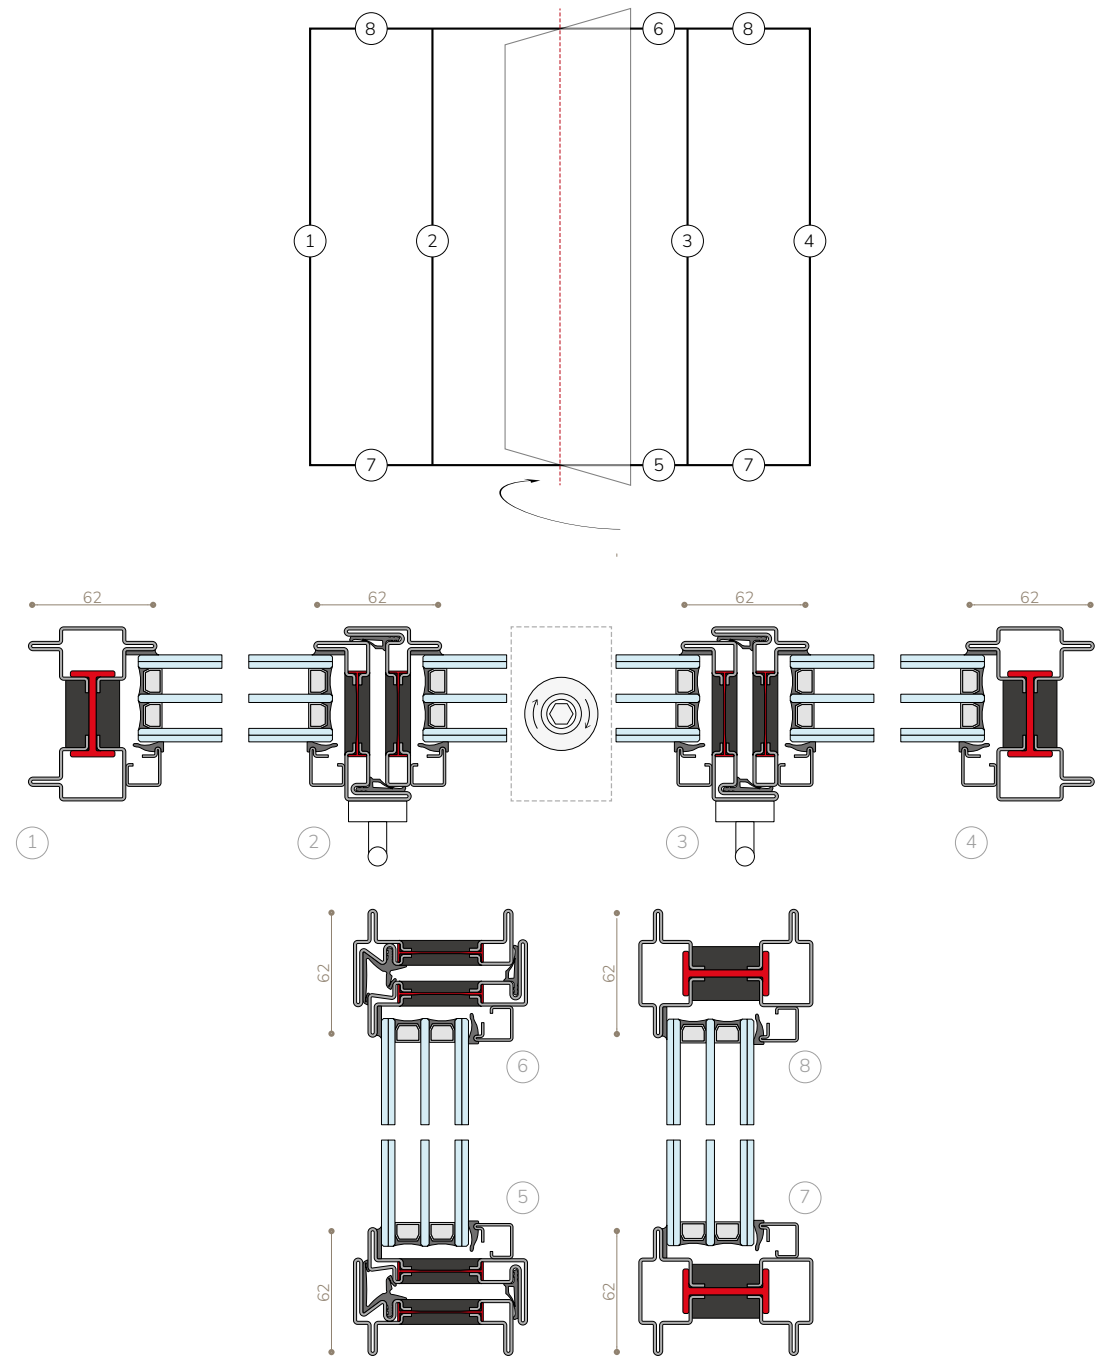

Technical Details

Steel OS2-65 Pivot Door

- 1 concealed hinge
- 2 handles
- 3 locking point

Sections

Geometrics

VERTICAL PIVOT WITH FIXED
example of 1 leaf with lateral fixed

- 1 concealed hinge
- 2 handles
- 3 locking point

Setions

Geometrics

indicative examples