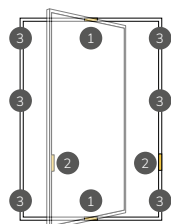

Technical Details

Steel OS2-65 Pivot Door

- 1 concealed hinge
- 2 handles
- 3 locking point

Sections

Geometrics

VERTICAL PIVOT WITH FIXED
example of 1 leaf with lateral fixed

- 1 concealed hinge
- 2 handles
- 3 locking point

Setions

Geometrics

indicative examples