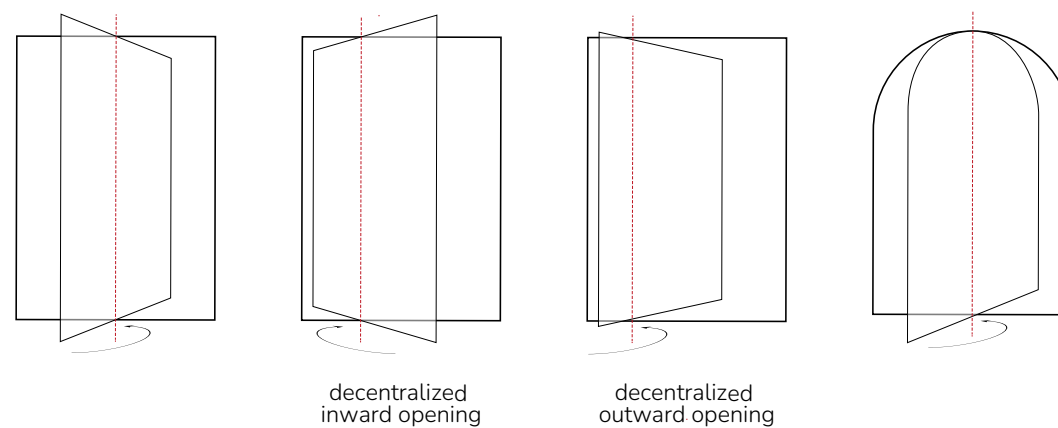

Technical Details

Steel OS2-65 Pivot Door

- 1 concealed hinge
- 2 handles
- 3 locking point

Sections

Geometrics

VERTICAL PIVOT WITH FIXED
example of 1 leaf with lateral fixed

- 1 concealed hinge
- 2 handles
- 3 locking point

Setions

Geometrics

indicative examples