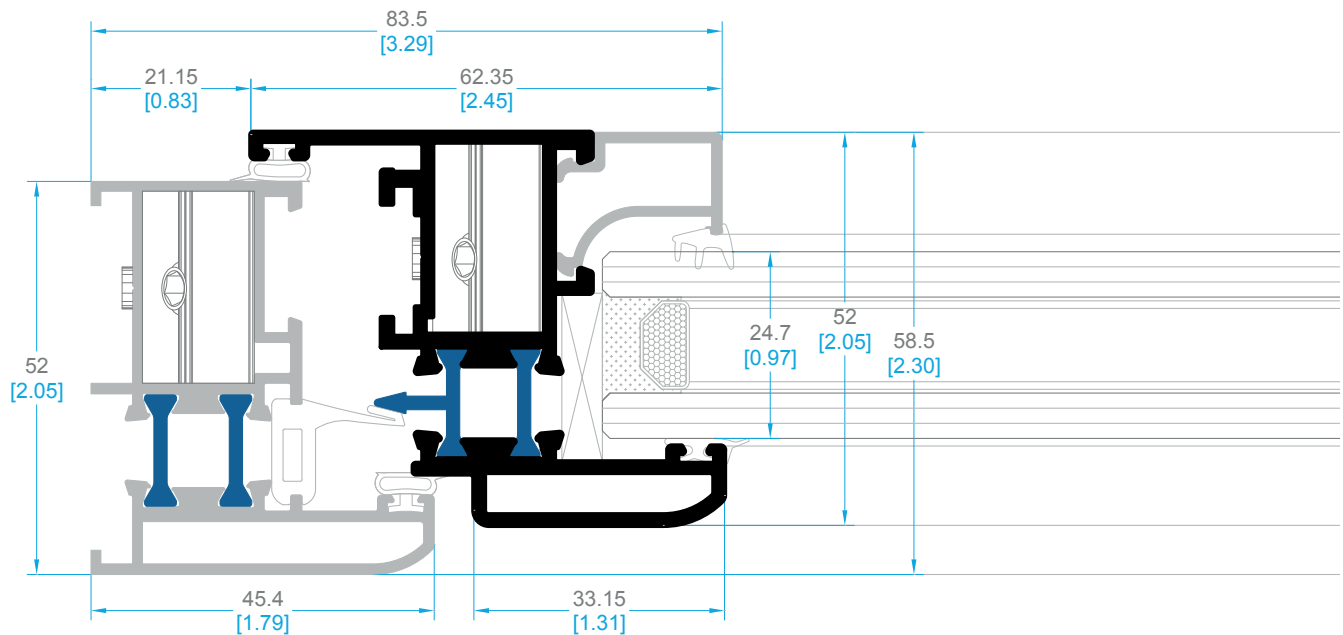

Assembly Details

Aluminium 6500 Windows and Doors

6501 CURVED FRAME

6502 CURVED BLADE

6507 DOOR BLADE