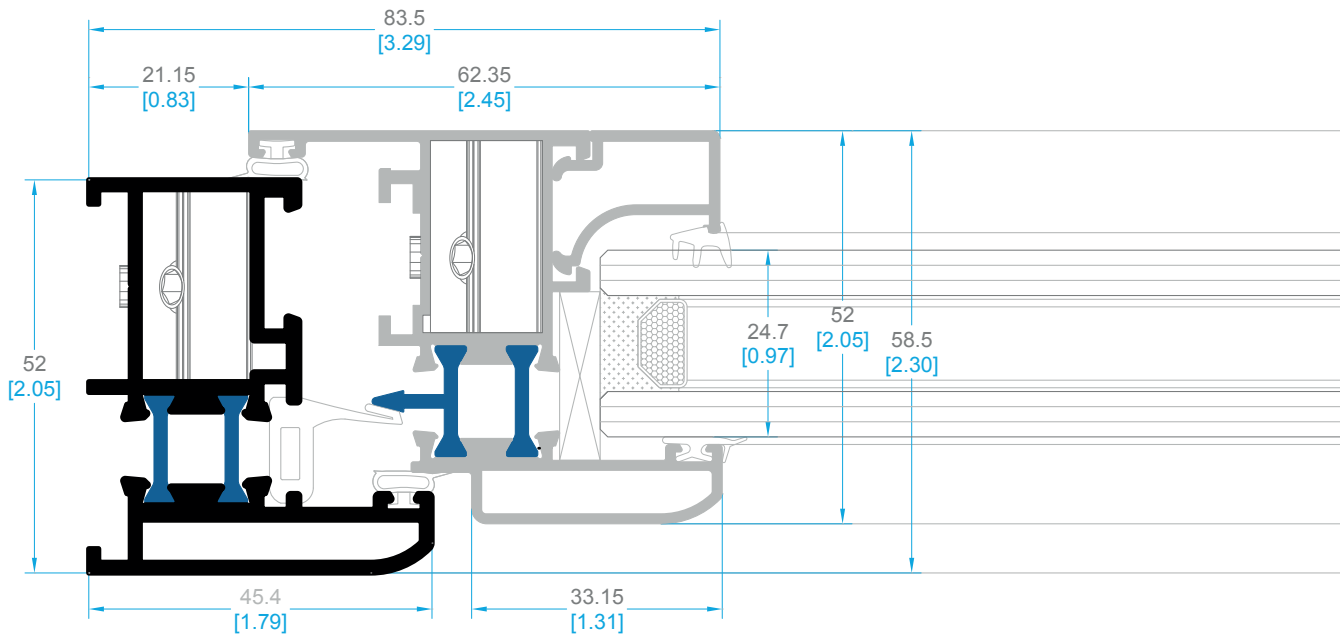

Assembly Details

Aluminium 6500 Windows and Doors

6501 CURVED FRAME

6502 CURVED BLADE

6507 DOOR BLADE