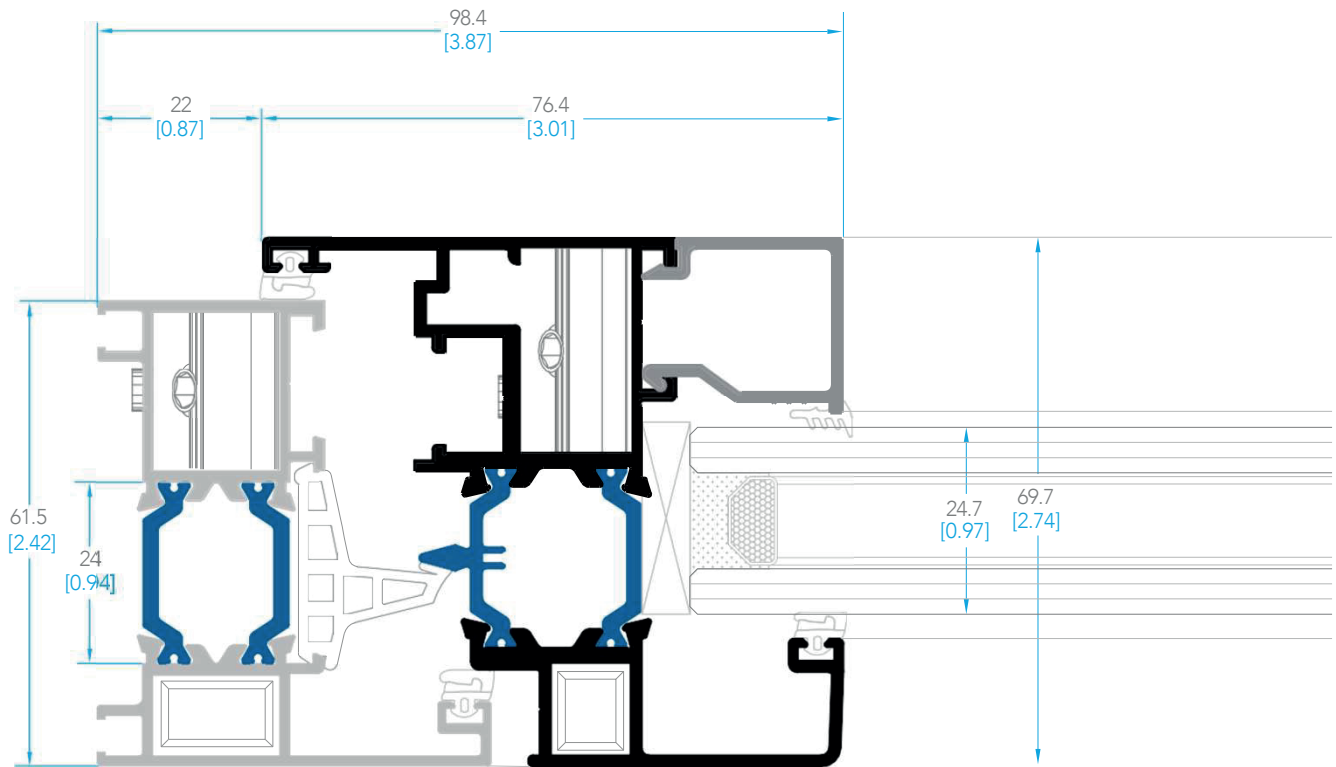

Assembly Details

Aluminium 2500 Windows

R2501 WINDOW FRAME

R2502
INNER WINDOW SHEET

R2504
INVERTED PILASTRED