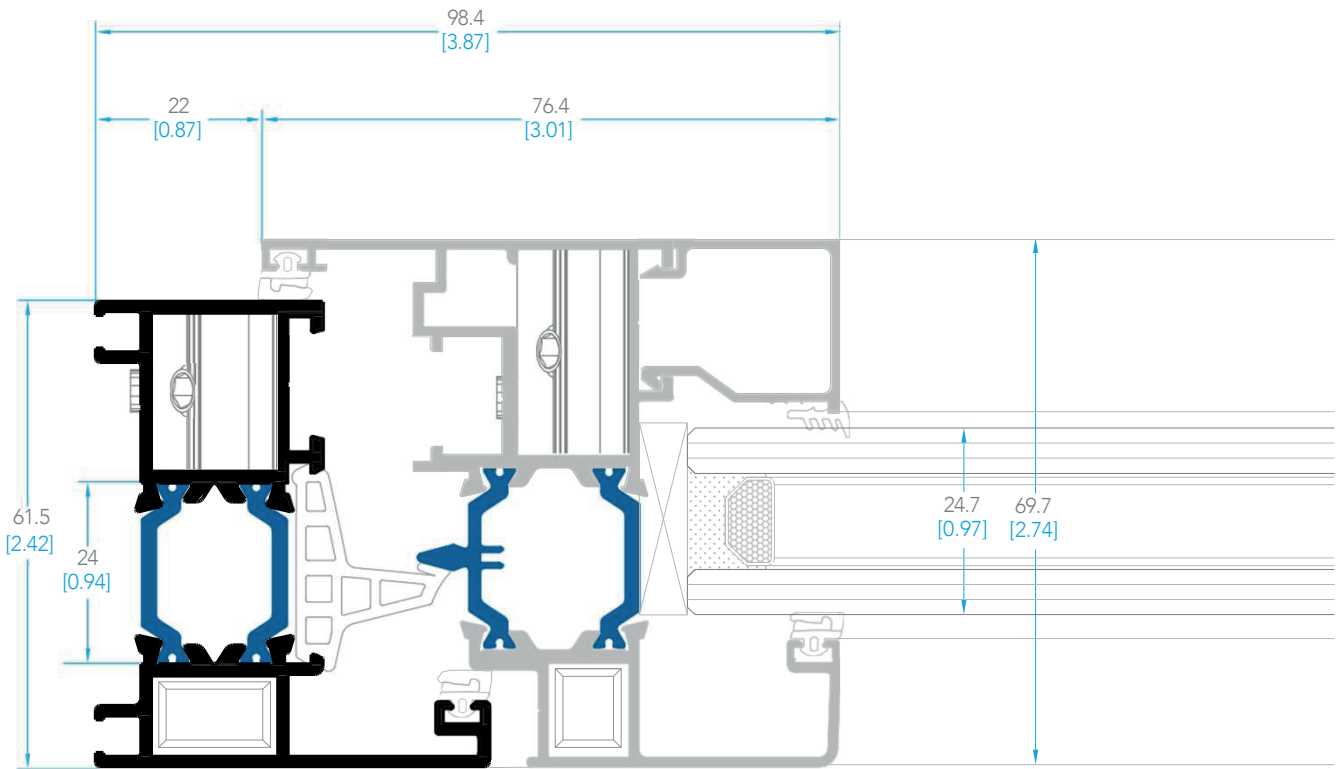

Assembly Details

Aluminium 2500 Windows

R2501 WINDOW FRAME

R2502
INNER WINDOW SHEET

R2504
INVERTED PILASTRED