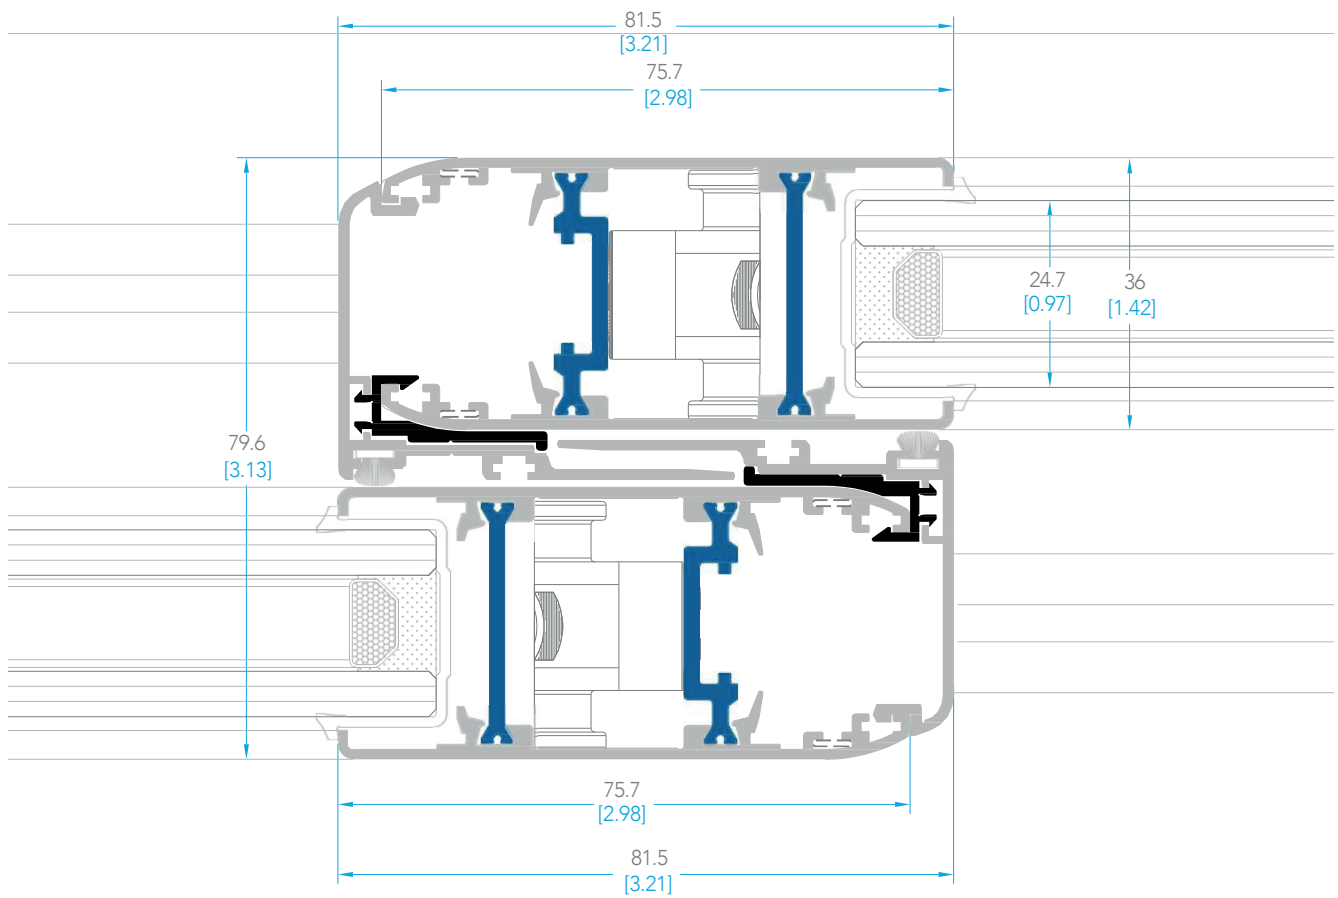

R2401/R2402
SIDE FRAME

24004
CENTER HOOK

2404-P
CENTRAL HOOK PVC S-2400 (6.15m)

R2406
PERIMETER SHEET

24005
OUTDOOR DISPLAY

R2401/R2402
BOTTOM RAIL