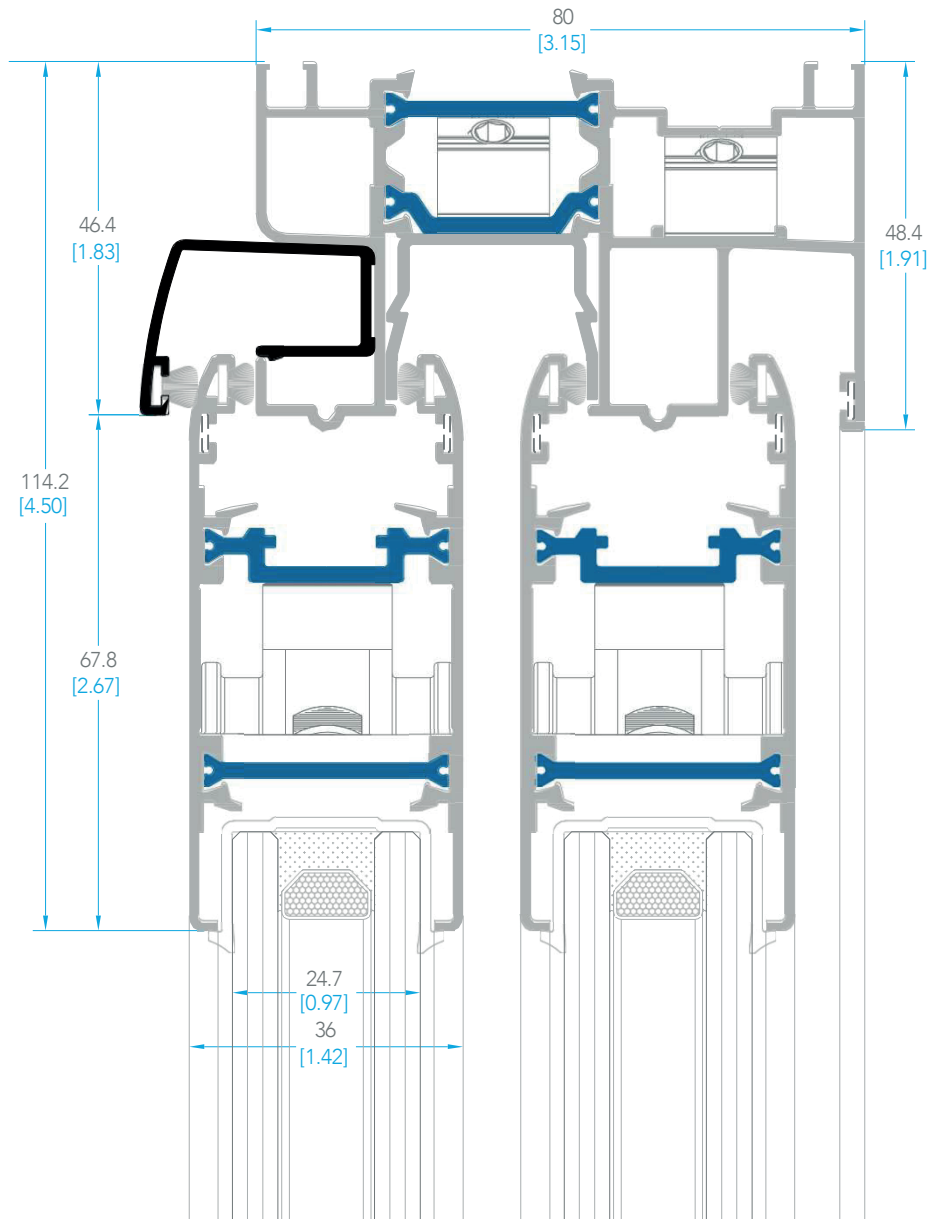

R2401/R2402
SIDE FRAME

24004
CENTER HOOK

2404-P
CENTRAL HOOK PVC S-2400 (6.15m)

R2406
PERIMETER SHEET

24005
OUTDOOR DISPLAY

R2401/R2402
BOTTOM RAIL