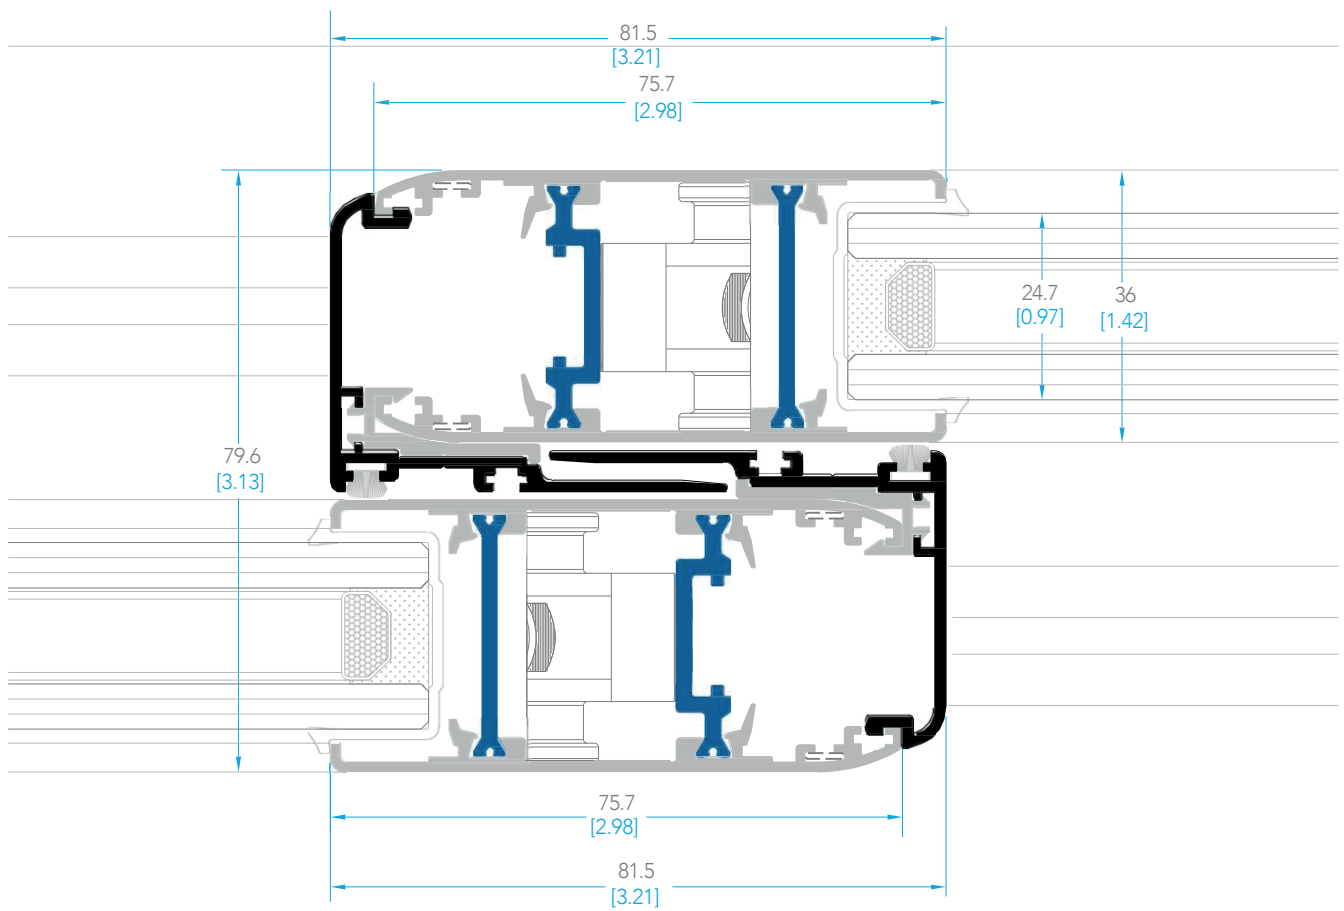

R2401/R2402
SIDE FRAME

24004
CENTER HOOK

2404-P
CENTRAL HOOK PVC S-2400 (6.15m)

R2406
PERIMETER SHEET

24005
OUTDOOR DISPLAY

R2401/R2402
BOTTOM RAIL