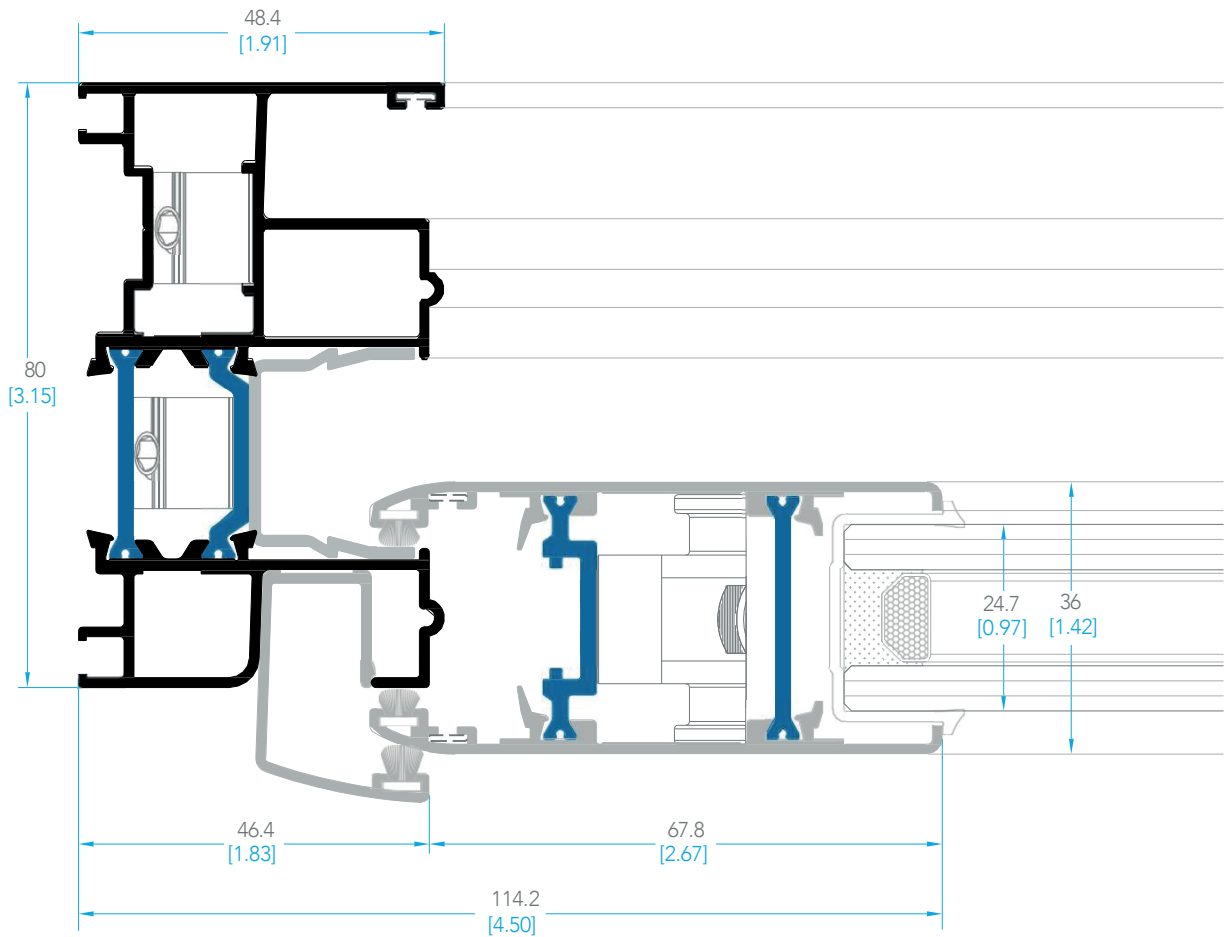

R2401/R2402
SIDE FRAME

24004
CENTER HOOK

2404-P
CENTRAL HOOK PVC S-2400 (6.15m)

R2406
PERIMETER SHEET

24005
OUTDOOR DISPLAY

R2401/R2402
BOTTOM RAIL