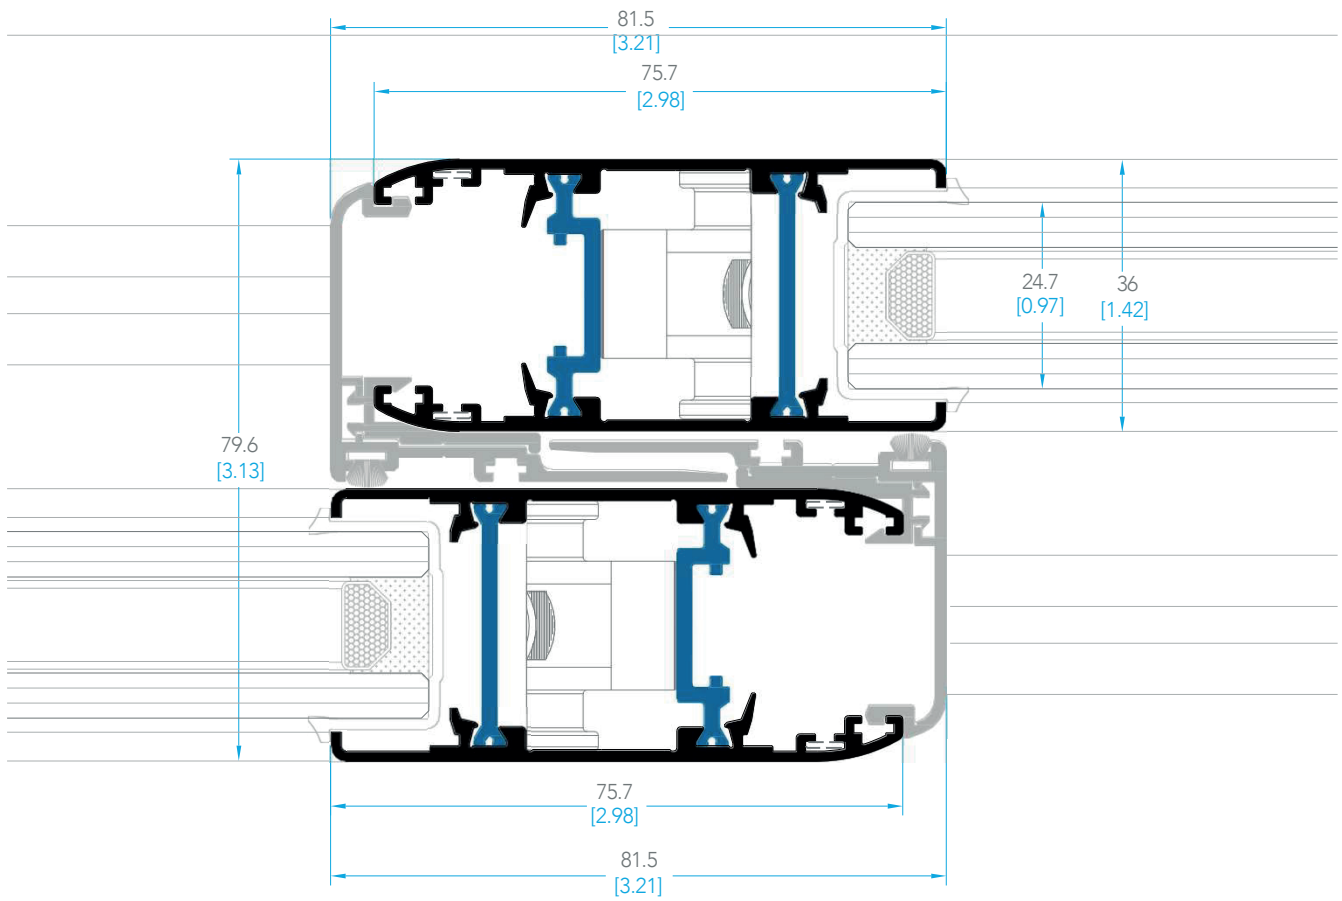

R2401/R2402
SIDE FRAME

24004
CENTER HOOK

2404-P
CENTRAL HOOK PVC S-2400 (6.15m)

R2406
PERIMETER SHEET

24005
OUTDOOR DISPLAY

R2401/R2402
BOTTOM RAIL