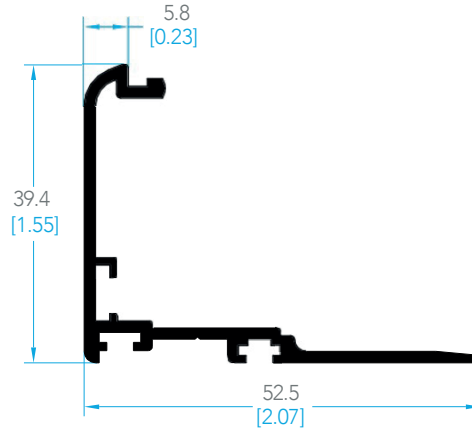

PROFILES

R2401  
TWO RAIL FRAME

R2402  
THREE RAIL FRAME

R24004  
CENTER HOOK

R2406  
PERIMETER SHEET

24005  
OUTDOOR DISPLAY

2404-P  
CENTRAL HOOK PVC S-2400 (6.15m)

2405-P  
PERIMETER PVC CHANNEL S-2400 (6.15M)

2409-P  
PVC CENTRAL UNION