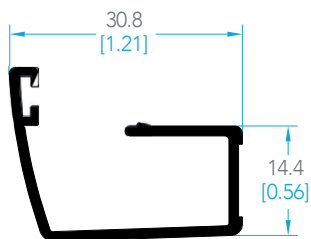

PROFILES

R2401  
TWO RAIL FRAME

R2402  
THREE RAIL FRAME

R24004  
CENTER HOOK

R2406  
PERIMETER SHEET

24005  
OUTDOOR DISPLAY

2404-P  
CENTRAL HOOK PVC S-2400 (6.15m)

2405-P  
PERIMETER PVC CHANNEL S-2400 (6.15M)