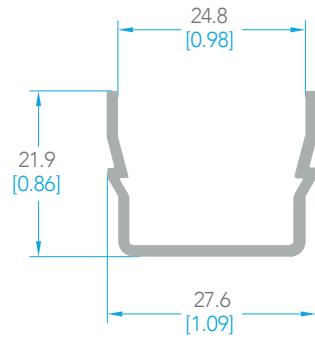

PROFILES

R2401  
TWO RAIL FRAME

R2402  
THREE RAIL FRAME

R24004  
CENTER HOOK

R2406  
PERIMETER SHEET

24005  
OUTDOOR DISPLAY

2404-P  
CENTRAL HOOK PVC S-2400 (6.15m)

2405-P  
PERIMETER PVC CHANNEL S-2400 (6.15M)

2409-P  
PVC CENTRAL UNION