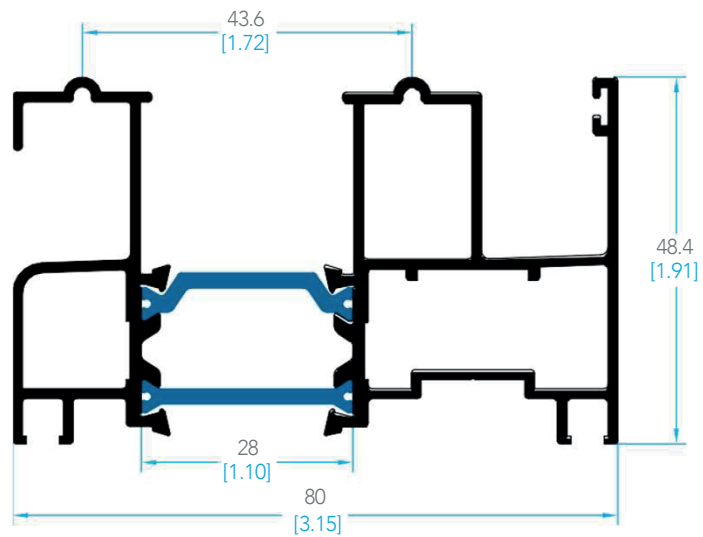

PROFILES

R2401  
TWO RAIL FRAME

R2402  
THREE RAIL FRAME

R24004  
CENTER HOOK

R2406  
PERIMETER SHEET

24005  
OUTDOOR DISPLAY

2404-P  
CENTRAL HOOK PVC S-2400 (6.15m)

2405-P  
PERIMETER PVC CHANNEL S-2400 (6.15M)

2409-P  
PVC CENTRAL UNION