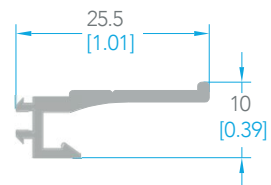

PROFILES

R2401  
TWO RAIL FRAME

R2402  
THREE RAIL FRAME

R24004  
CENTER HOOK

R2406  
PERIMETER SHEET

24005  
OUTDOOR DISPLAY

2404-P  
CENTRAL HOOK PVC S-2400 (6.15m)

2405-P  
PERIMETER PVC CHANNEL S-2400 (6.15M)

2409-P  
PVC CENTRAL UNION