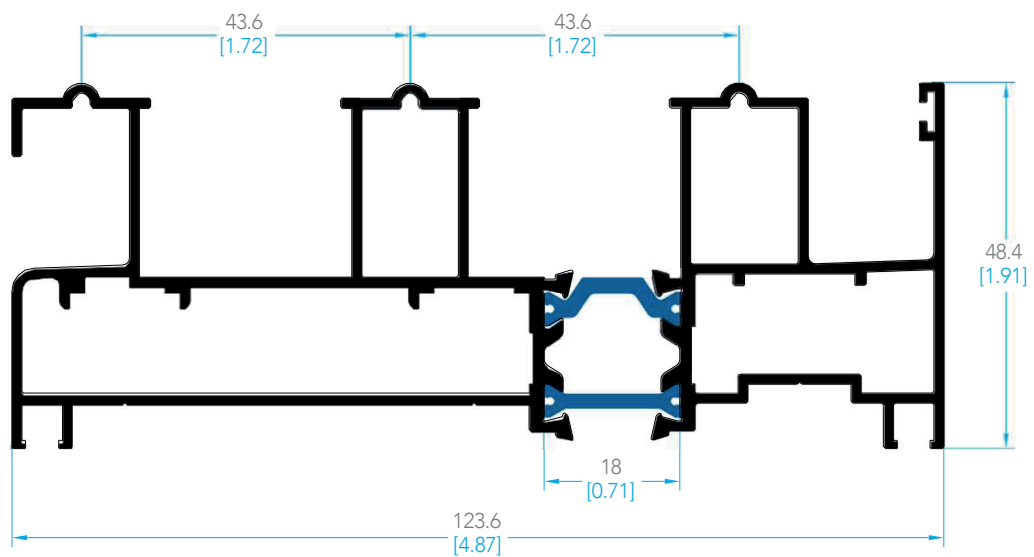

PROFILES

R2401  
TWO RAIL FRAME

R2402  
THREE RAIL FRAME

R24004  
CENTER HOOK

R2406  
PERIMETER SHEET

24005  
OUTDOOR DISPLAY

2404-P  
CENTRAL HOOK PVC S-2400 (6.15m)

2405-P  
PERIMETER PVC CHANNEL S-2400 (6.15M)

2409-P  
PVC CENTRAL UNION