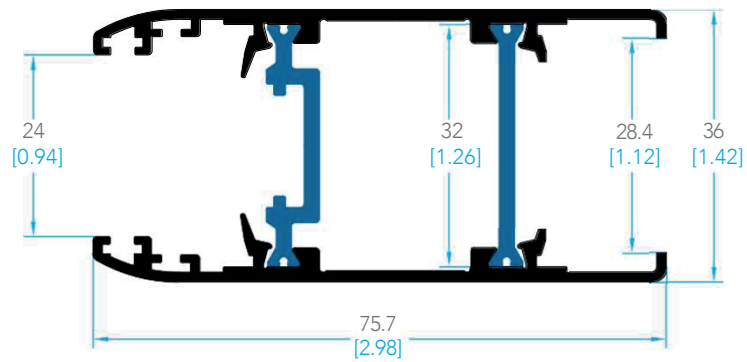

PROFILES

R2401  
TWO RAIL FRAME

R2402  
THREE RAIL FRAME

R24004  
CENTER HOOK

R2406  
PERIMETER SHEET

24005  
OUTDOOR DISPLAY

2404-P  
CENTRAL HOOK PVC S-2400 (6.15m)

2405-P  
PERIMETER PVC CHANNEL S-2400 (6.15M)

2409-P  
PVC CENTRAL UNION