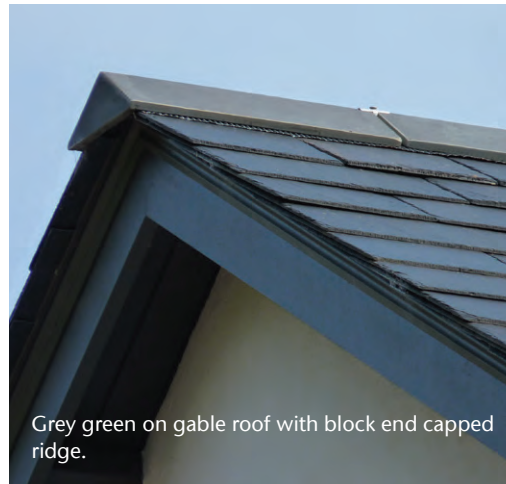

New build with Grey Green and timber cladding

The Westland Grey Green displays a lightly textured flat surface with heavily dressed edges and no visible pyrites throughout, which when laid on the roof looks fantastic.

The Westland Grey Green is an ISS top seller due to the exceptional value for money it offers, whilst still providing a great look and unparalleled protection for your home.

ISS is the largest importer of Brazilian slate in the world and as such are the experts when selecting only the finest products for the UK market.

Test results

The Westland Grey Green slate boasts a W-1, T-1, S-1 rating, meaning it conforms and surpasses all the top UK tests for water absorption, thermal cycle resistance and sulphur dioxide exposure.

Westland Grey Green Sizes Available:

300x200mm

400x200mm

500x250mm

500x300mm

600x300mm

The slate comes in a prime 5-7mm thickness and where required in a 7-9mm thickness.

For any questions regarding the technical details, availability or pricing please enquire today through our extensive network of merchant stockists throughout the UK.

If any further technical information is required ISS hold the declaration of performance (DOP) for the Westland Grey Green which can be provided upon request.