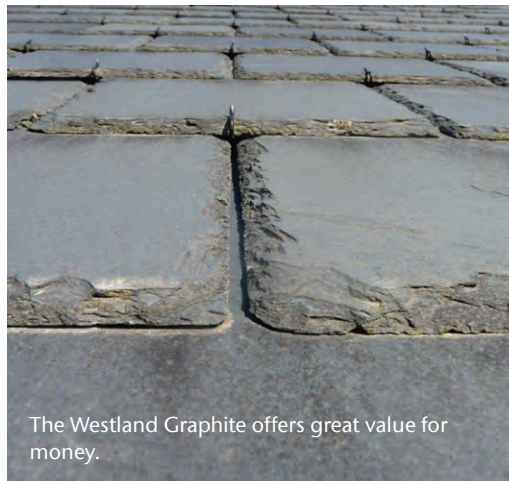

Westland Graphite Sizes Available:

- 300x200mm
- 400x200mm
- 500x250mm
- 500x300mm
- 600x300mm

The slate comes in a prime 5-7mm thickness and where required in a 7-9mm thickness.

For any questions regarding the technical details, availability or pricing please enquire today through our extensive network of merchant stockists throughout the UK.

Did you know we also stock Fibre Cement slates, Ventilation, Hips & Ridges and Accessories, see website for more...

The Westland Graphite offers great value for money.

Beautiful dappled effect.

Enquire about pricing and availability today.