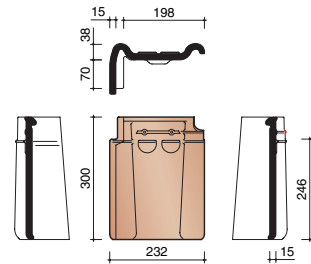

## DIMENSIONS

### Effective Cover Width

Length/Gauge	± 246 mm
Width/Gauge	± 195 mm

### Overall Size

Length	± 302 mm
Width	± 221 mm

Manufactured to EN1304

A

## VERGE & VARIOUS FITTINGS

Double roll tile

Ref. No. 8050

Cloaked verge tile left hand

Ref. No. 7080

Cloaked verge tile right hand

Ref. No. 7090

Integrated vent tile