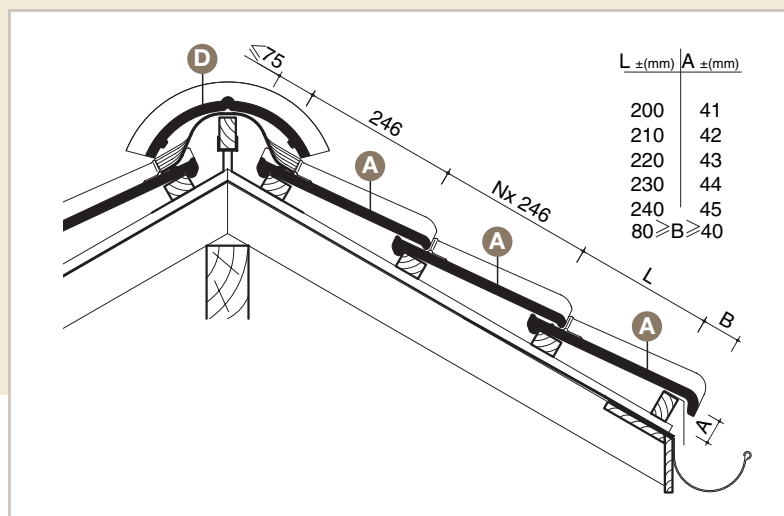

ROOF DETAILS

This document does not imply a contract. The colours used in this folder show the natural tint of our clay roof tiles subject to the limitations of the printing process. As clay roof tiles are natural materials, slight variations in colour may occur between batches of tiles, we recommend that they should be taken from several pallets at the same time and mixed at random on the roof. Wienerberger reserves the right to alter the range and the technical data. Dimensions are approximate.