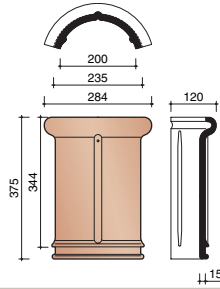

## DIMENSIONS

### Effective Cover Width

Length/Gauge	± 246 mm
Width/Gauge	± 195 mm

### Overall Size

Length	± 302 mm
Width	± 221 mm

Manufactured to EN1304

A

## RIDGES AND HIP TILES

210 mm half round ridge  
(3 pce/lm)

Ref. No. 3300

Interlocking half round ridge and hip

Ref. No. 1000

200 mm block end ridge

Ref. No. 1040

200 mm half round begin hip