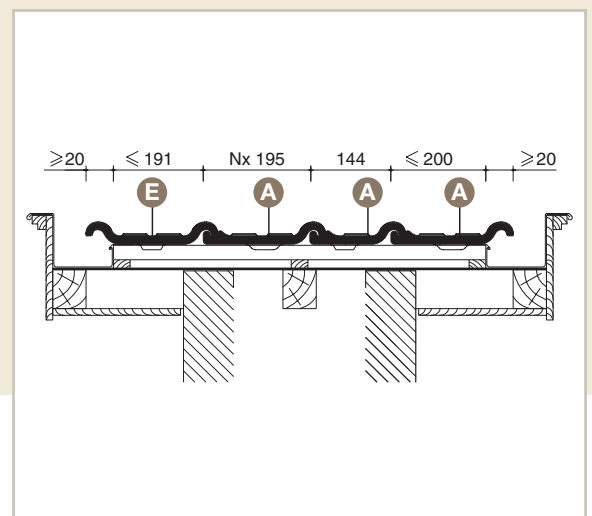

ROOF DETAILS

This document does not imply a contract. The colours used in this folder show the natural tint of our clay roof tiles subject to the limitations of the printing process. As clay roof tiles are natural materials, slight variations in colour may occur between batches of tiles, we recommend that they should be taken from several pallets at the same time and mixed at random on the roof. Wienerberger reserves the right to alter the range and the technical data. Dimensions are approximate.