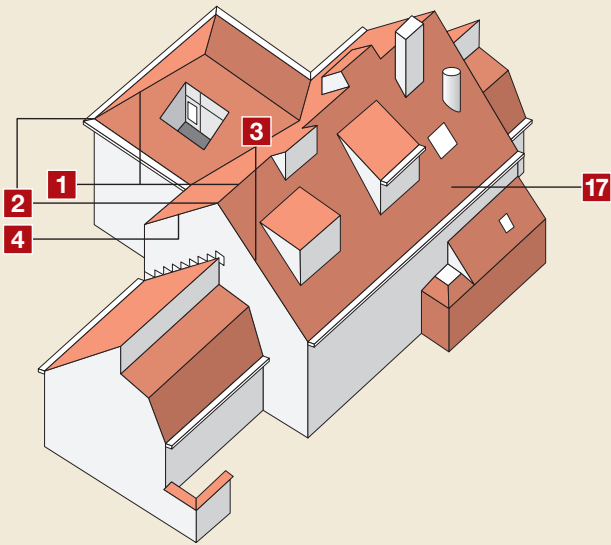

## Tempest Tile 44

The authentic  
tile

## DIMENSIONS

### Effective Cover Width

Length/Gauge	± 246 mm
Width/Gauge	± 195 mm