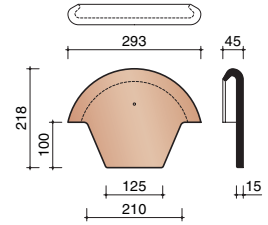

## DIMENSIONS

### Effective Cover Width

Length/Gauge	± 246 mm
Width/Gauge	± 195 mm

### Overall Size

Length	± 302 mm
Width	± 221 mm

Manufactured to EN1304

A

## RIDGES AND HIP TILES

210 mm half round ridge  
(3 pce/lm)

Ref. No. 3300

Interlocking half round ridge and hip

Ref. No. 1000

200 mm block end ridge

Ref. No. 1040

200 mm half round begin hip