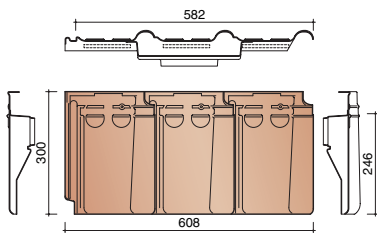

## DIMENSIONS

### Effective Cover Width

Length/Gauge	± 246 mm
Width/Gauge	± 195 mm

### Overall Size

Length	± 302 mm
Width	± 221 mm

Manufactured to EN1304

A

## VERGE & VARIOUS FITTINGS

Double roll tile

Ref. No. 8050

Cloaked verge tile left hand

Ref. No. 7080

Cloaked verge tile right hand

Ref. No. 7090

Integrated vent tile