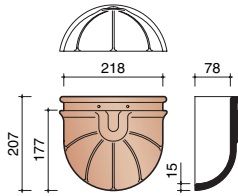

## DIMENSIONS

### Effective Cover Width

Length/Gauge	± 246 mm
Width/Gauge	± 195 mm

### Overall Size

Length	± 302 mm
Width	± 221 mm

Manufactured to EN1304

A

## RIDGES AND HIP TILES

210 mm half round ridge  
(3 pce/lm)

Ref. No. 3300

Interlocking half round ridge and hip

Ref. No. 1000

200 mm block end ridge

Ref. No. 1040

200 mm half round begin hip