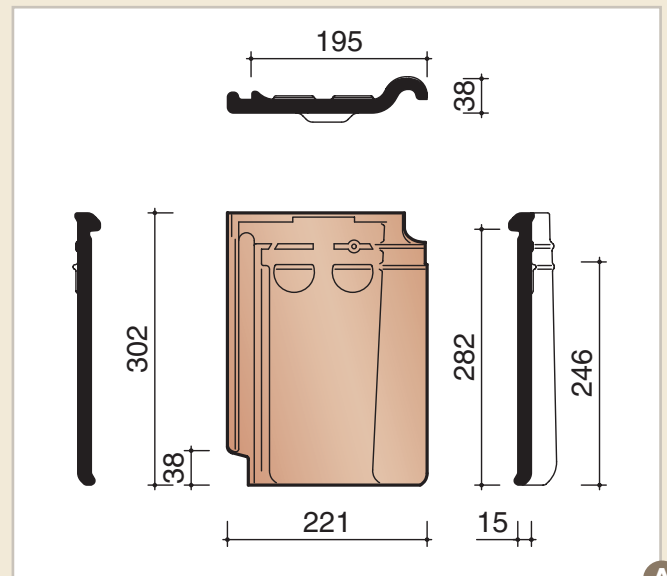

## DIMENSIONS

### Effective Cover Width

Length/Gauge	± 246 mm
Width/Gauge	± 195 mm

### Overall Size

Length	± 302 mm
Width	± 221 mm

Manufactured to EN1304

A

## TECHNICAL DATA

Model	Tempest Tile 44
Minimum pitch	22°
Tiles/m <sup>2</sup>	± 21
Weight/tile	± 2 kg
Weight/m <sup>2</sup>	± 42 kg
Crushing strength	> 1200 N (EN538)
Water impermeability	≤ 0.50 cm <sup>3</sup> /cm <sup>2</sup> .d (EN539-1)
Frost resistance	guarantee for 30 years
Batten size	38 x 25 mm for rafters not exceeding 450 mm centres 50 x 25 mm for rafters not exceeding 600 mm centres
Nails	aluminium alloy 45 mm long, 3.35 mm diameter (BS 1202)