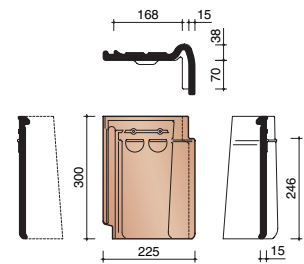

## DIMENSIONS

### Effective Cover Width

Length/Gauge	± 246 mm
Width/Gauge	± 195 mm

### Overall Size

Length	± 302 mm
Width	± 221 mm

Manufactured to EN1304

A

## VERGE & VARIOUS FITTINGS

Double roll tile

Ref. No. 8050

Cloaked verge tile left hand

Ref. No. 7080

Cloaked verge tile right hand

Ref. No. 7090

Integrated vent tile