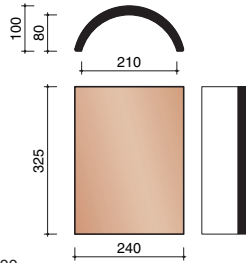

RIDGES AND HIP TILES

210 mm half round ridge
(3 pce/lm)

Ref. No. 3300