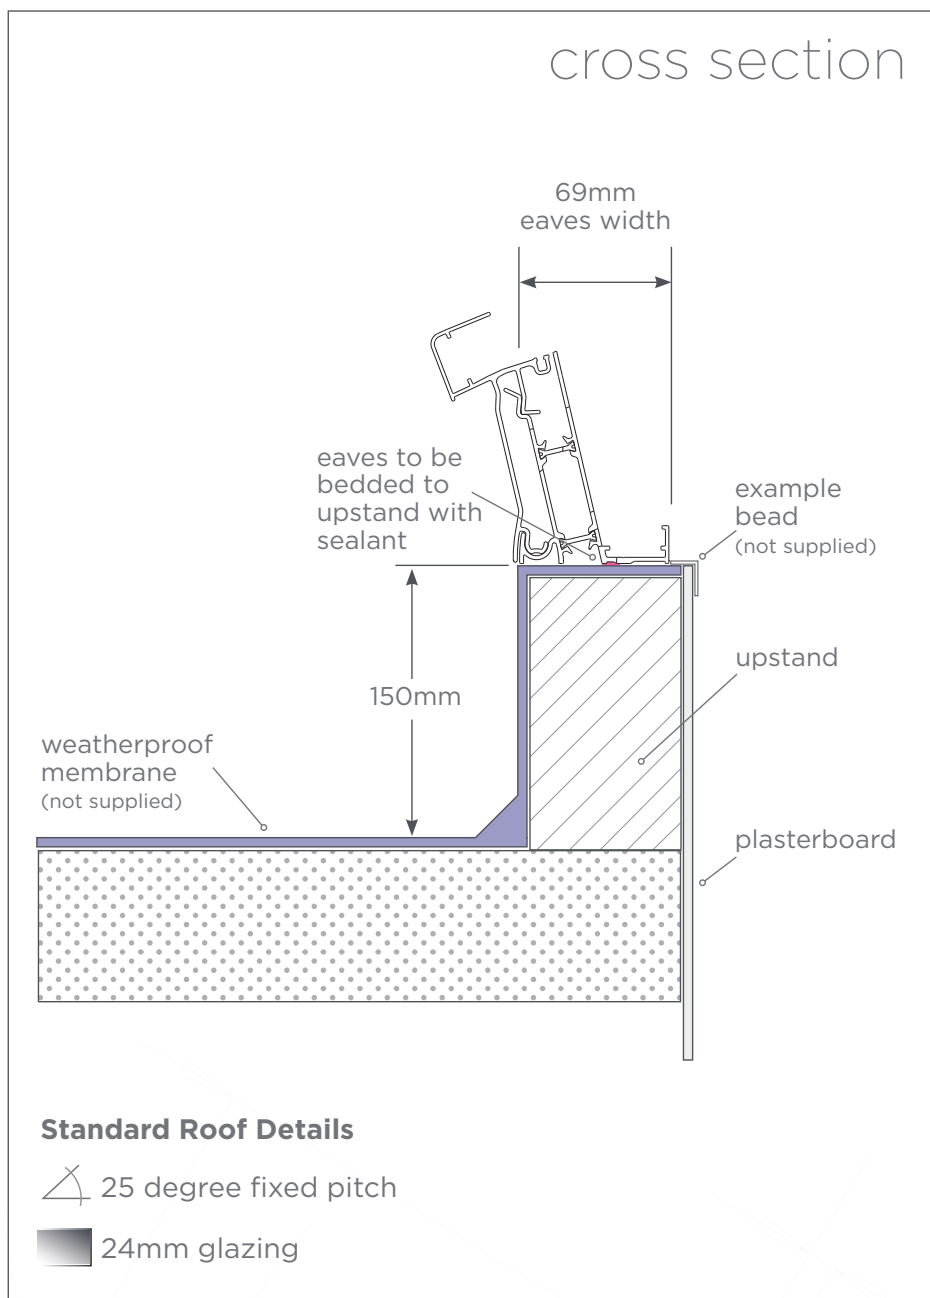

## SURVEYING GUIDE

- Eaves to sit flush on the external upstand.
- Ensure upstand is level and square.
- It is the responsibility of the installer to determine the finishing detail of the inside.

Download the installation guide at [www.korniche.co.uk](http://www.korniche.co.uk)