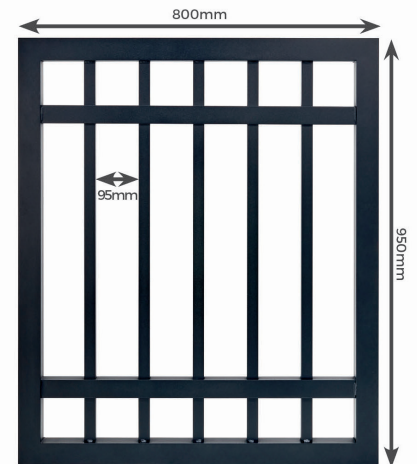

POWDER-COATED ALUMINIUM BALUSTRADE SYSTEM GATES

Cladco metal Gates for Balustrade Systems are made from superior strength powder-coated aluminium. The Balustrade Gate can be used with the metal Balustrade Handrails and Posts also available. Gates, when used within the Balustrade System, can be installed onto Cladco Solid Composite Decking, PVC Decking or Timber Decking installations.

The powder-coated metal Balustrade Gate is available as a 950mm high section and 800mm wide. Matching Posts and Handrail sections are available to purchase.

The Balustrade Gate System should be secured to a metal Balustrade Post and used within the Cladco Balustrade System.

Balustrade Gates are strong, sturdy and durable alternatives to other gate options available on the market, offering superior strength and longevity. The strength of this Balustrade System gives peace of mind when using on the exterior of a decking installation. The powder-coated aluminium Balustrade Gate is made from extruded and welded aluminium, for a strong, low-maintenance and non-corrosive material which is then powder coated in black. These Balustrade Gates can easily be re-painted to match your decking installation or colour of choice. Balustrades Gates are manufactured and sold as complete Gates, no self-assembly is required and they are easy to fit between Handrail sections. To install a Gate within a Balustrade System simply add consecutive sections to achieve your desired length of Balustrade, then add a Gate between. Balustrade Gates can be used with Handrail sections and Posts for use alongside decking installations, walkways, balconies and more.

SPECIFICATIONS	
Gate Height	950mm
Gate Width	800mm
Gate Coating	Non-corrosive, black powder-coated aluminium

PLEASE NOTE – Images are used for illustration purposes only, actual item may vary slightly from the image supplied.