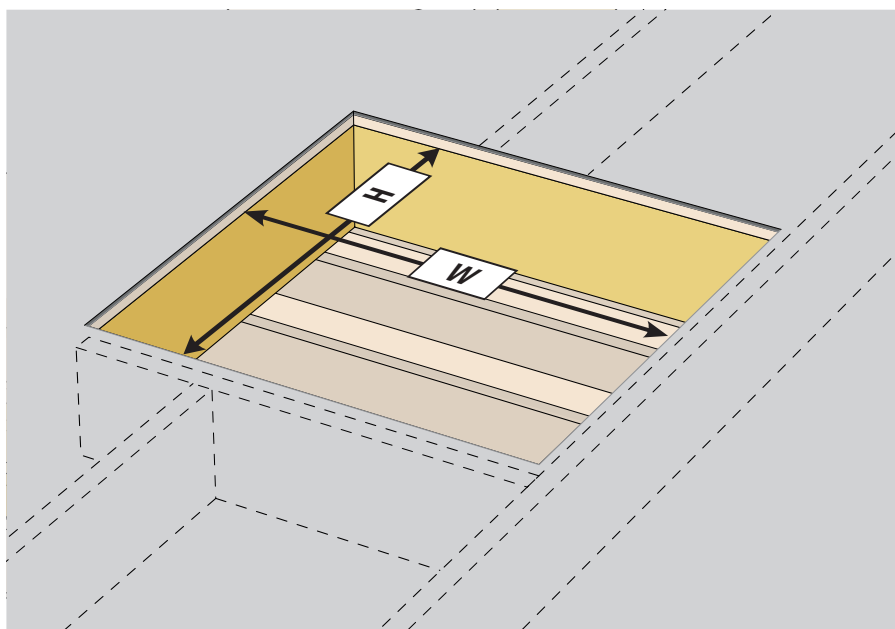

CFU

ISU 1093

ISU 2093

Roof opening W x H mm

060060	=	600-610	x	600-610
080080	=	800-810	x	800-810
090060	=	900-910	x	600-610
090090	=	900-910	x	900-910
100100	=	1000-1010	x	1000-1010
120090	=	1200-1210	x	900-910
120120	=	1200-1210	x	1200-1210
150080	=	1500-1510	x	800-810
150100	=	1500-1510	x	1000-1010
150120	=	1500-1510	x	1200-1210
150150	=	1500-1510	x	1500-1510
200060	=	2000-2010	x	600-610
200100	=	2000-2010	x	1000-1010

BBX

Roof opening W x H mm

060060	=	559	x	559
080080	=	759	x	759
090060	=	859	x	559
090090	=	859	x	859
100100	=	959	x	959
120090	=	1159	x	859
120120	=	1159	x	1159
150080	=	1459	x	759
150100	=	1459	x	959
150120	=	1459	x	1159
150150	=	1459	x	1459
200060	=	1959	x	559
200100	=	1959	x	959

WLL min 100 kg
 CE
 Y max 35 mm
 E max 18 mm

Technical drawing of a lifting eye. It shows a circular base with a threaded section labeled 'M10'. The drawing includes two dimension lines: 'E' for the diameter of the base and 'Y' for the height of the eye. A shopping cart icon is positioned to the right of the text.