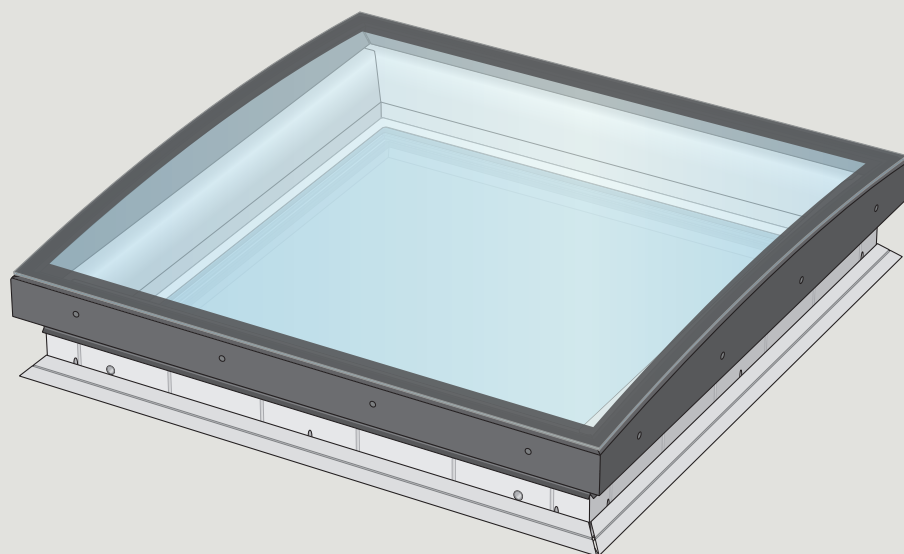

CFU

ISU 1093

ISU 2093

Roof opening W x H mm

060060	=	600-610	x	600-610
080080	=	800-810	x	800-810
090060	=	900-910	x	600-610
090090	=	900-910	x	900-910
100100	=	1000-1010	x	1000-1010
120090	=	1200-1210	x	900-910
120120	=	1200-1210	x	1200-1210
150080	=	1500-1510	x	800-810
150100	=	1500-1510	x	1000-1010
150120	=	1500-1510	x	1200-1210
150150	=	1500-1510	x	1500-1510
200060	=	2000-2010	x	600-610
200100	=	2000-2010	x	1000-1010

BBX

Roof opening W x H mm

060060	=	559	x	559
080080	=	759	x	759
090060	=	859	x	559
090090	=	859	x	859
100100	=	959	x	959
120090	=	1159	x	859
120120	=	1159	x	1159
150080	=	1459	x	759
150100	=	1459	x	959
150120	=	1459	x	1159
150150	=	1459	x	1459
200060	=	1959	x	559
200100	=	1959	x	959

WLL min 100 kg
 CE
 Y max 35 mm
 E max 18 mm

Technical drawing of a lifting eye. It shows a circular base with a threaded section labeled 'M10'. The drawing includes two dimension lines: 'E' for the diameter of the base and 'Y' for the height of the eye. A shopping cart icon is positioned to the right of the text.