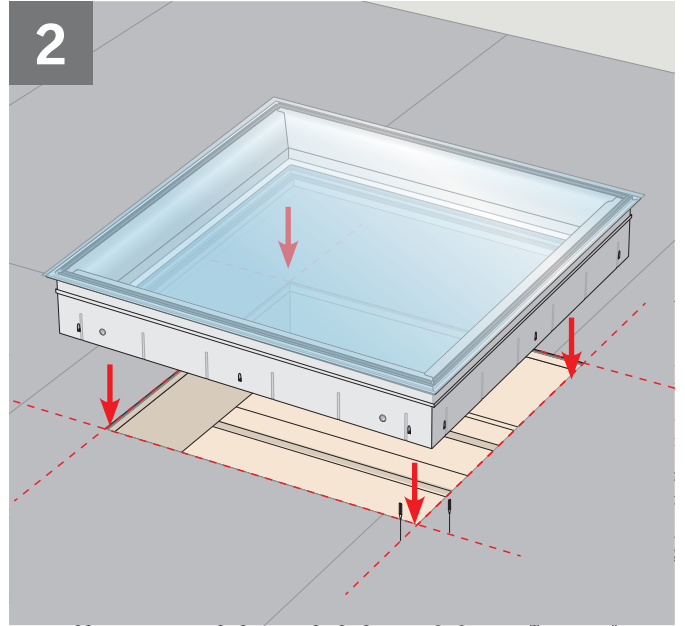

CFU

ISU 1093

ISU 2093

Roof opening W x H mm

060060	=	600-610	x	600-610
080080	=	800-810	x	800-810
090060	=	900-910	x	600-610
090090	=	900-910	x	900-910
100100	=	1000-1010	x	1000-1010
120090	=	1200-1210	x	900-910
120120	=	1200-1210	x	1200-1210
150080	=	1500-1510	x	800-810
150100	=	1500-1510	x	1000-1010
150120	=	1500-1510	x	1200-1210
150150	=	1500-1510	x	1500-1510
200060	=	2000-2010	x	600-610
200100	=	2000-2010	x	1000-1010

BBX

Roof opening W x H mm

060060	=	559	x	559
080080	=	759	x	759
090060	=	859	x	559
090090	=	859	x	859
100100	=	959	x	959
120090	=	1159	x	859
120120	=	1159	x	1159
150080	=	1459	x	759
150100	=	1459	x	959
150120	=	1459	x	1159
150150	=	1459	x	1459
200060	=	1959	x	559
200100	=	1959	x	959

WLL min 100 kg
 CE
 Y max 35 mm
 E max 18 mm

Technical drawing of a lifting eye. It shows a circular base with a threaded section labeled 'M10'. The drawing includes two dimension lines: 'E' for the diameter of the base and 'Y' for the height of the eye. A shopping cart icon is positioned to the right of the text.