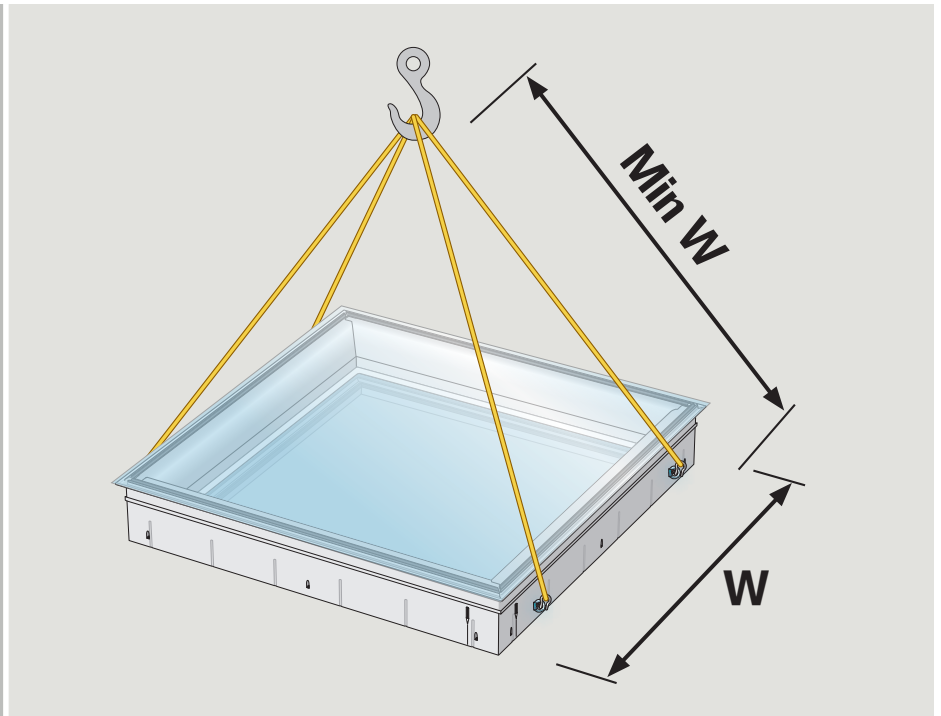

BBX

Roof opening W x H mm

060060	=	559	x	559
080080	=	759	x	759
090060	=	859	x	559
090090	=	859	x	859
100100	=	959	x	959
120090	=	1159	x	859
120120	=	1159	x	1159
150080	=	1459	x	759
150100	=	1459	x	959
150120	=	1459	x	1159
150150	=	1459	x	1459
200060	=	1959	x	559
200100	=	1959	x	959

WLL min 100 kg
 CE
 Y max 35 mm
 E max 18 mm

Technical drawing of a lifting eye. It shows a circular base with a threaded section labeled 'M10'. The drawing includes two dimension lines: 'E' for the diameter of the base and 'Y' for the height of the eye. A shopping cart icon is positioned to the right of the text.