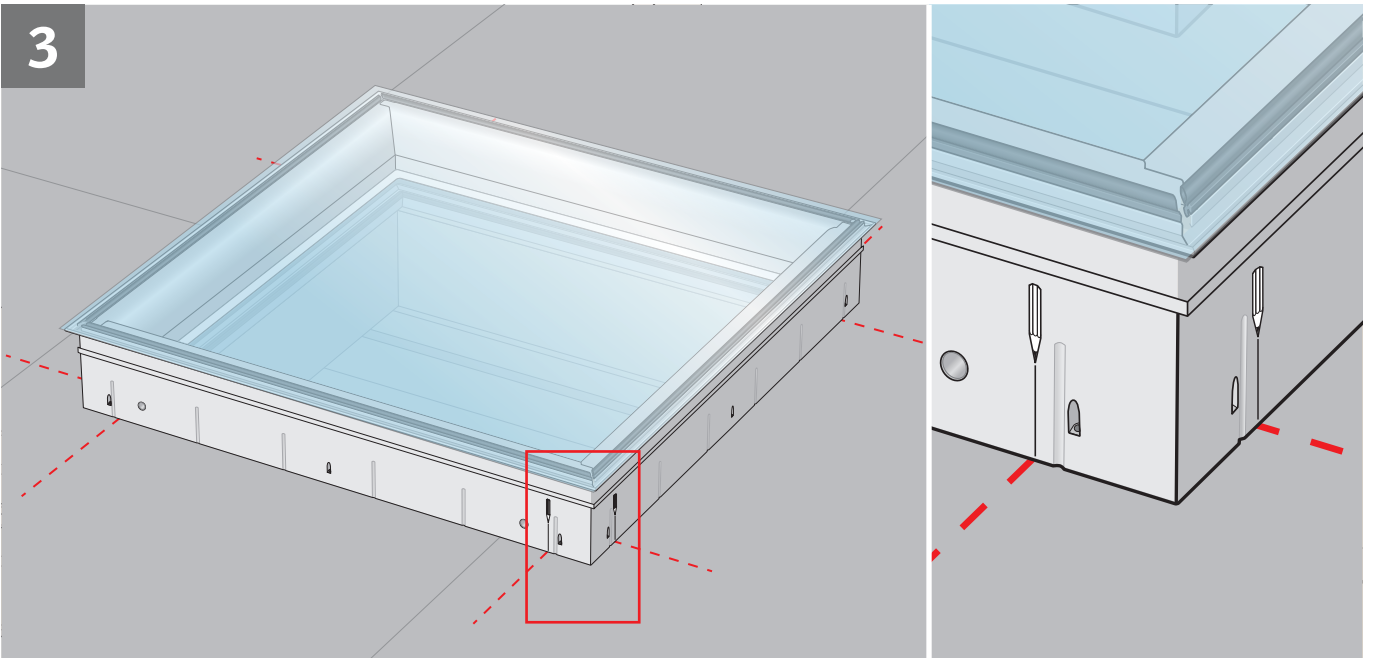

BBX

Roof opening W x H mm

060060	=	559	x	559
080080	=	759	x	759
090060	=	859	x	559
090090	=	859	x	859
100100	=	959	x	959
120090	=	1159	x	859
120120	=	1159	x	1159
150080	=	1459	x	759
150100	=	1459	x	959
150120	=	1459	x	1159
150150	=	1459	x	1459
200060	=	1959	x	559
200100	=	1959	x	959

WLL min 100 kg
 CE
 Y max 35 mm
 E max 18 mm

Technical drawing of a lifting eye. It shows a circular base with a threaded section labeled 'M10'. The drawing includes two dimension lines: 'E' for the diameter of the base and 'Y' for the height of the eye. A shopping cart icon is positioned to the right of the text.