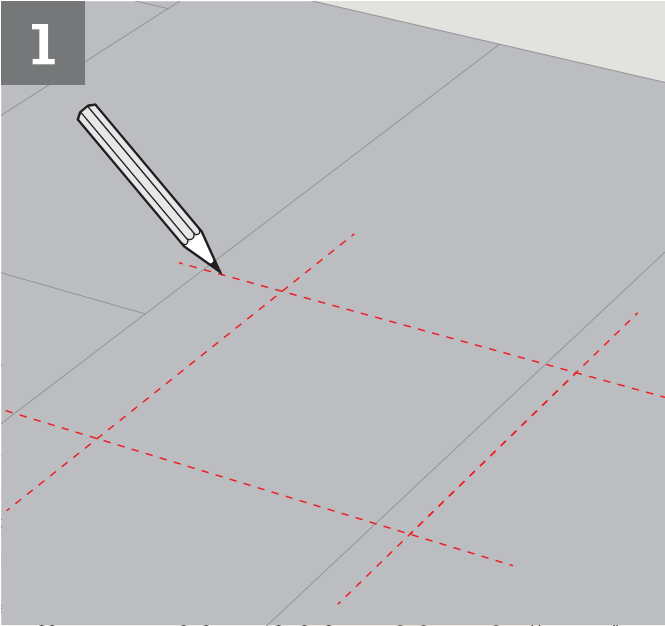

CFU

ISU 1093

ISU 2093

Roof opening W x H mm

060060	=	600-610	x	600-610
080080	=	800-810	x	800-810
090060	=	900-910	x	600-610
090090	=	900-910	x	900-910
100100	=	1000-1010	x	1000-1010
120090	=	1200-1210	x	900-910
120120	=	1200-1210	x	1200-1210
150080	=	1500-1510	x	800-810
150100	=	1500-1510	x	1000-1010
150120	=	1500-1510	x	1200-1210
150150	=	1500-1510	x	1500-1510
200060	=	2000-2010	x	600-610
200100	=	2000-2010	x	1000-1010

BBX

Roof opening W x H mm

060060	=	559	x	559
080080	=	759	x	759
090060	=	859	x	559
090090	=	859	x	859
100100	=	959	x	959
120090	=	1159	x	859
120120	=	1159	x	1159
150080	=	1459	x	759
150100	=	1459	x	959
150120	=	1459	x	1159
150150	=	1459	x	1459
200060	=	1959	x	559
200100	=	1959	x	959

WLL min 100 kg
 CE
 Y max 35 mm
 E max 18 mm

Technical drawing of a lifting eye. It shows a circular base with a threaded section labeled 'M10'. The drawing includes two dimension lines: 'E' for the diameter of the base and 'Y' for the height of the eye. A shopping cart icon is positioned to the right of the text.