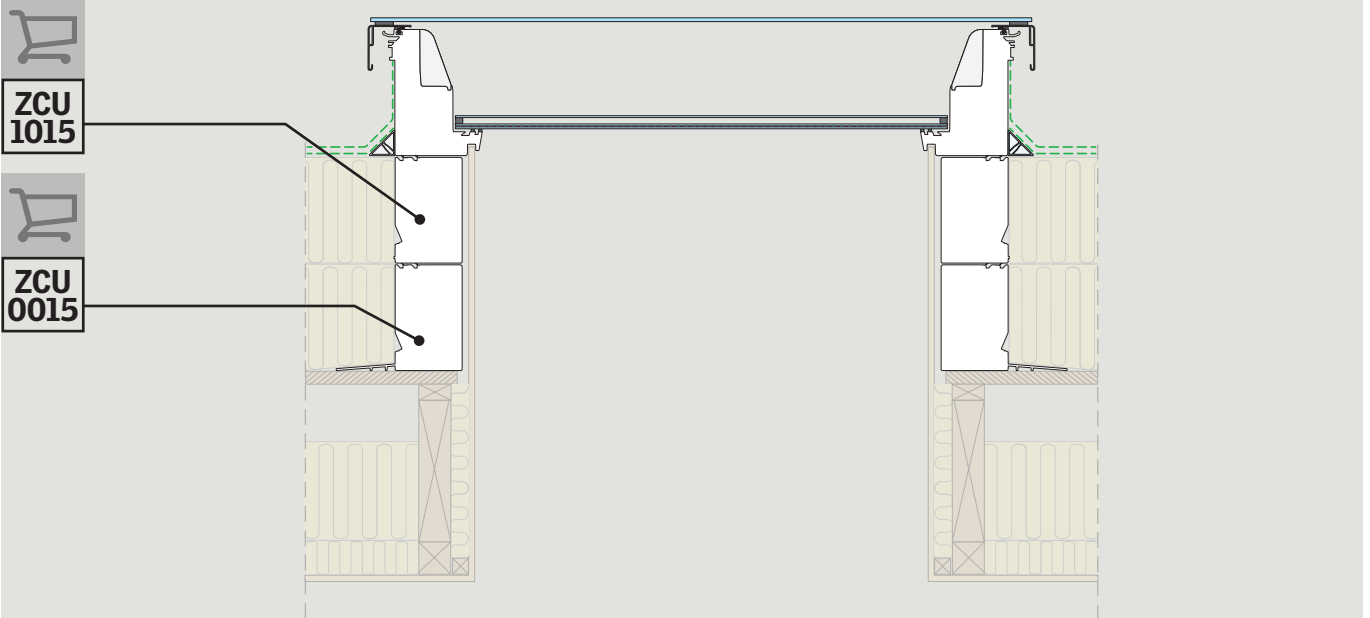

CFU

ISU 1093

ISU 2093

Roof opening W x H mm

060060	=	600-610	x	600-610
080080	=	800-810	x	800-810
090060	=	900-910	x	600-610
090090	=	900-910	x	900-910
100100	=	1000-1010	x	1000-1010
120090	=	1200-1210	x	900-910
120120	=	1200-1210	x	1200-1210
150080	=	1500-1510	x	800-810
150100	=	1500-1510	x	1000-1010
150120	=	1500-1510	x	1200-1210
150150	=	1500-1510	x	1500-1510
200060	=	2000-2010	x	600-610
200100	=	2000-2010	x	1000-1010

BBX

Roof opening W x H mm

060060	=	559	x	559
080080	=	759	x	759
090060	=	859	x	559
090090	=	859	x	859
100100	=	959	x	959
120090	=	1159	x	859
120120	=	1159	x	1159
150080	=	1459	x	759
150100	=	1459	x	959
150120	=	1459	x	1159
150150	=	1459	x	1459
200060	=	1959	x	559
200100	=	1959	x	959

WLL min 100 kg
 CE
 Y max 35 mm
 E max 18 mm

Technical drawing of a lifting eye. It shows a circular base with a threaded section labeled 'M10'. The drawing includes two dimension lines: 'E' for the diameter of the base and 'Y' for the height of the eye. A shopping cart icon is positioned to the right of the text.