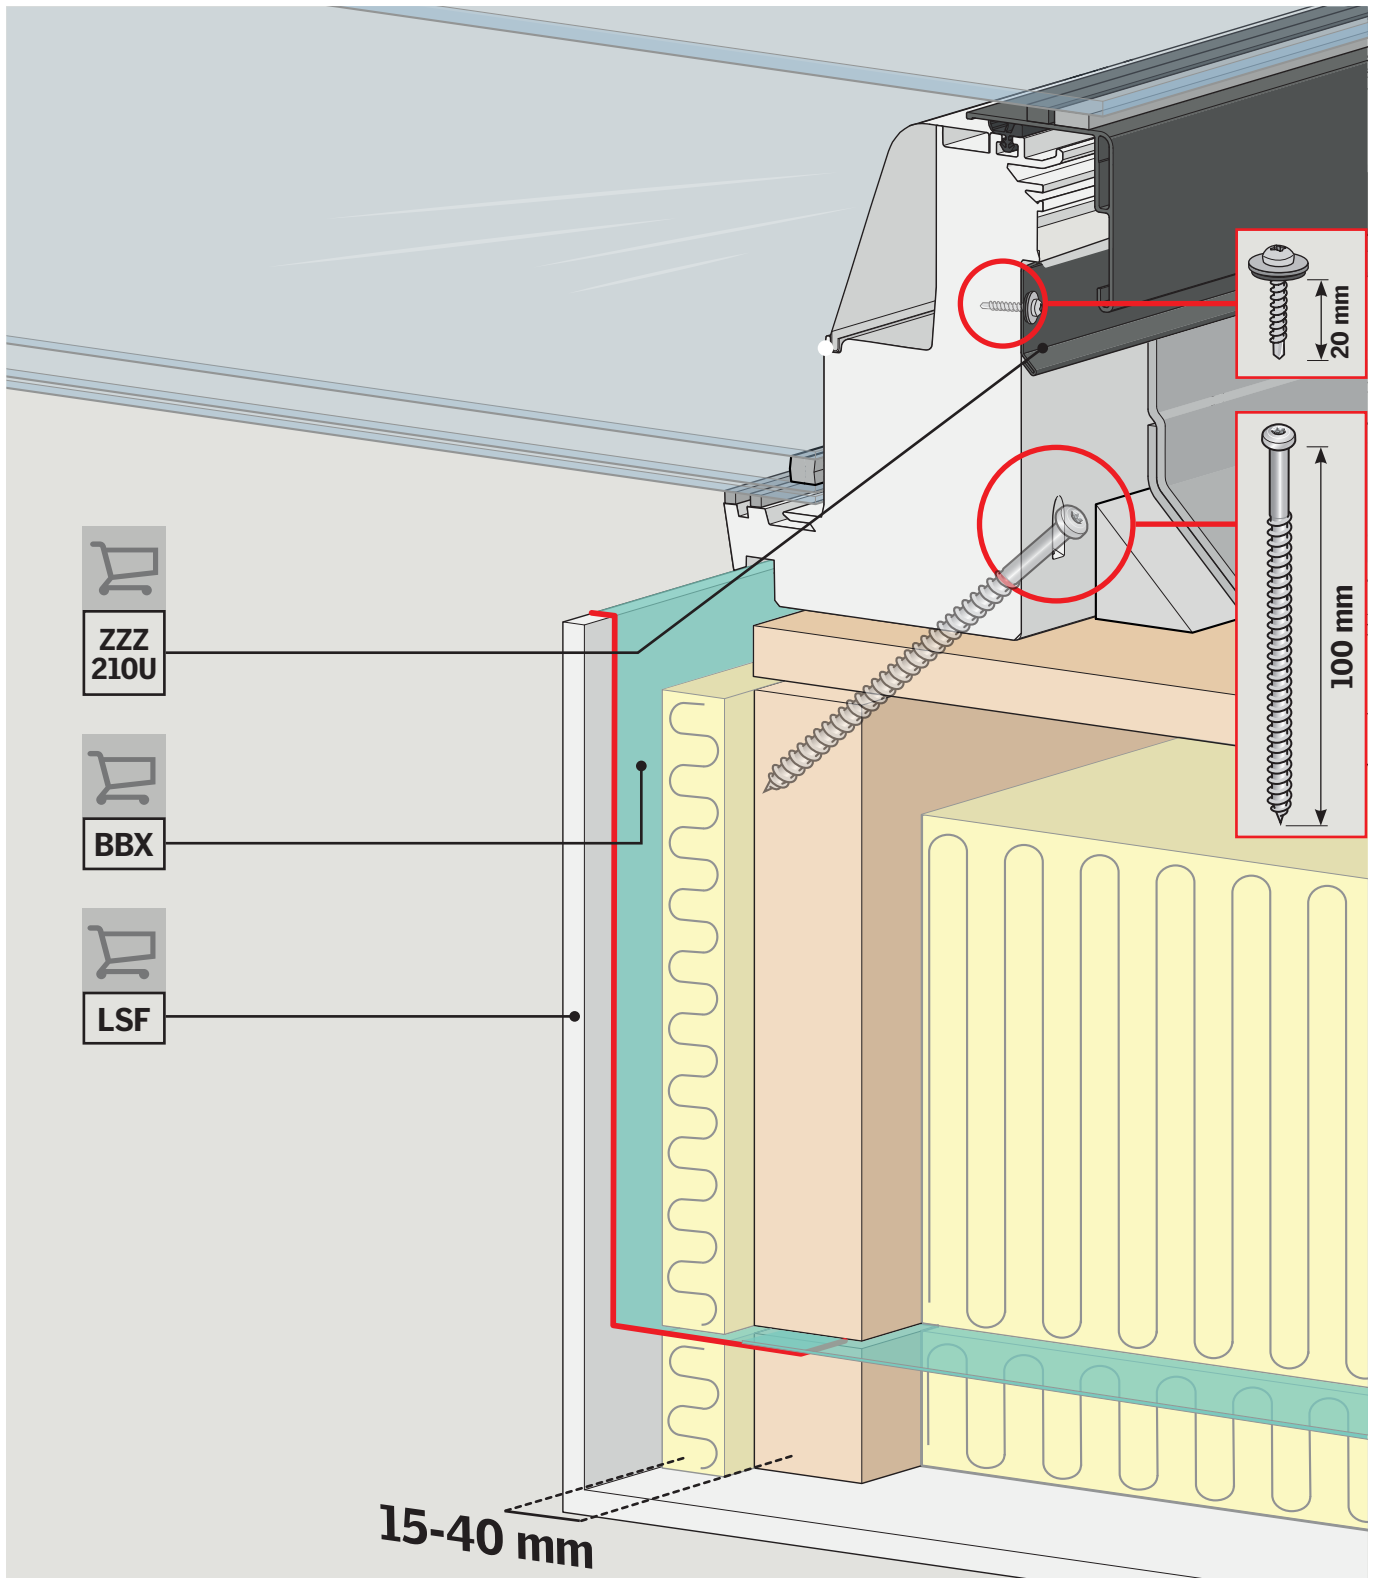

CFU

ISU 1093

ISU 2093

Roof opening W x H mm

060060	=	600-610	x	600-610
080080	=	800-810	x	800-810
090060	=	900-910	x	600-610
090090	=	900-910	x	900-910
100100	=	1000-1010	x	1000-1010
120090	=	1200-1210	x	900-910
120120	=	1200-1210	x	1200-1210
150080	=	1500-1510	x	800-810
150100	=	1500-1510	x	1000-1010
150120	=	1500-1510	x	1200-1210
150150	=	1500-1510	x	1500-1510
200060	=	2000-2010	x	600-610
200100	=	2000-2010	x	1000-1010

BBX

Roof opening W x H mm

060060	=	559	x	559
080080	=	759	x	759
090060	=	859	x	559
090090	=	859	x	859
100100	=	959	x	959
120090	=	1159	x	859
120120	=	1159	x	1159
150080	=	1459	x	759
150100	=	1459	x	959
150120	=	1459	x	1159
150150	=	1459	x	1459
200060	=	1959	x	559
200100	=	1959	x	959

WLL min 100 kg
 CE
 Y max 35 mm
 E max 18 mm

Technical drawing of a lifting eye. It shows a circular base with a threaded section labeled 'M10'. The drawing includes two dimension lines: 'E' for the diameter of the base and 'Y' for the height of the eye. A shopping cart icon is positioned to the right of the text.