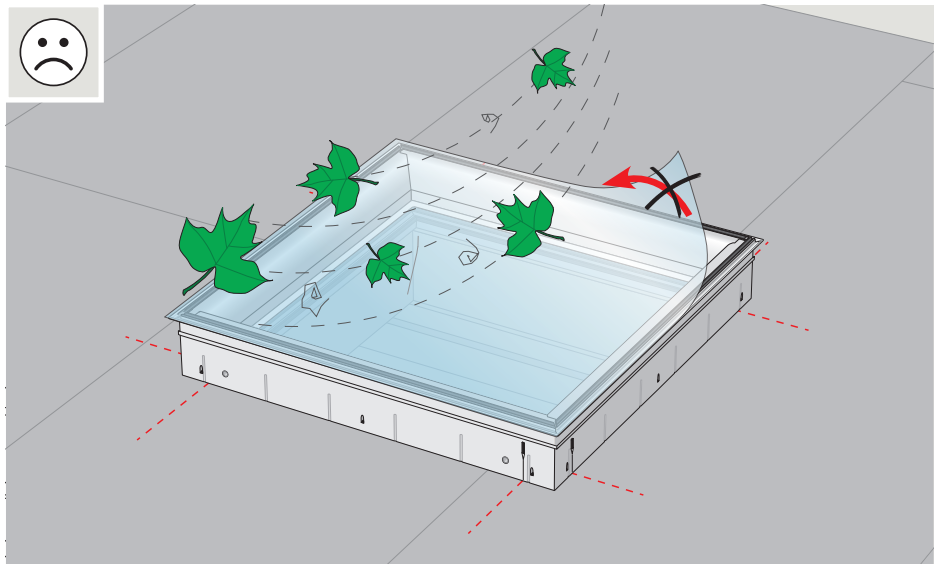

BBX

Roof opening W x H mm

060060	=	559	x	559
080080	=	759	x	759
090060	=	859	x	559
090090	=	859	x	859
100100	=	959	x	959
120090	=	1159	x	859
120120	=	1159	x	1159
150080	=	1459	x	759
150100	=	1459	x	959
150120	=	1459	x	1159
150150	=	1459	x	1459
200060	=	1959	x	559
200100	=	1959	x	959

WLL min 100 kg
 CE
 Y max 35 mm
 E max 18 mm

Technical drawing of a lifting eye. It shows a circular base with a threaded section labeled 'M10'. The drawing includes two dimension lines: 'E' for the diameter of the base and 'Y' for the height of the eye. A shopping cart icon is positioned to the right of the text.