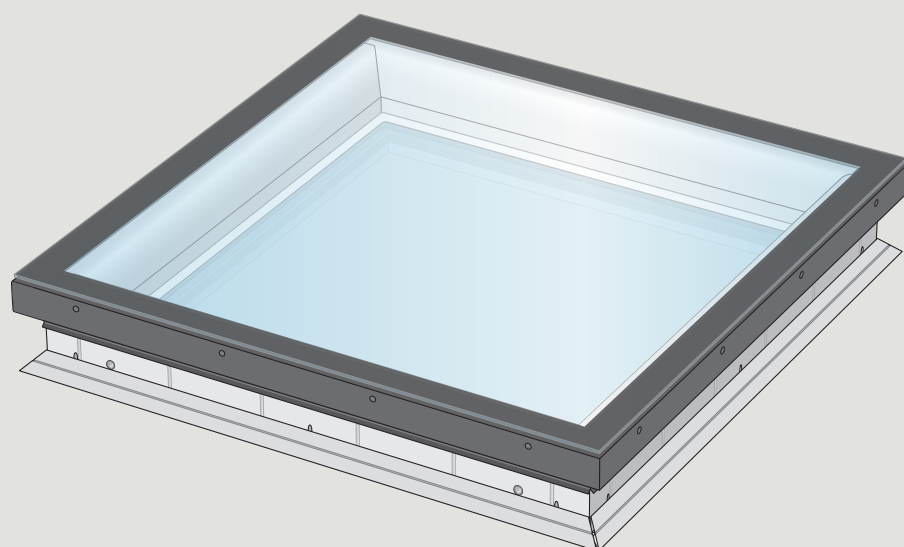

CFU

ISU 1093

ISU 2093

Roof opening W x H mm

060060	=	600-610	x	600-610
080080	=	800-810	x	800-810
090060	=	900-910	x	600-610
090090	=	900-910	x	900-910
100100	=	1000-1010	x	1000-1010
120090	=	1200-1210	x	900-910
120120	=	1200-1210	x	1200-1210
150080	=	1500-1510	x	800-810
150100	=	1500-1510	x	1000-1010
150120	=	1500-1510	x	1200-1210
150150	=	1500-1510	x	1500-1510
200060	=	2000-2010	x	600-610
200100	=	2000-2010	x	1000-1010

BBX

Roof opening W x H mm

060060	=	559	x	559
080080	=	759	x	759
090060	=	859	x	559
090090	=	859	x	859
100100	=	959	x	959
120090	=	1159	x	859
120120	=	1159	x	1159
150080	=	1459	x	759
150100	=	1459	x	959
150120	=	1459	x	1159
150150	=	1459	x	1459
200060	=	1959	x	559
200100	=	1959	x	959

WLL min 100 kg
 CE
 Y max 35 mm
 E max 18 mm

Technical drawing of a lifting eye. It shows a circular base with a threaded section labeled 'M10'. The drawing includes two dimension lines: 'E' for the diameter of the base and 'Y' for the height of the eye. A shopping cart icon is positioned to the right of the text.