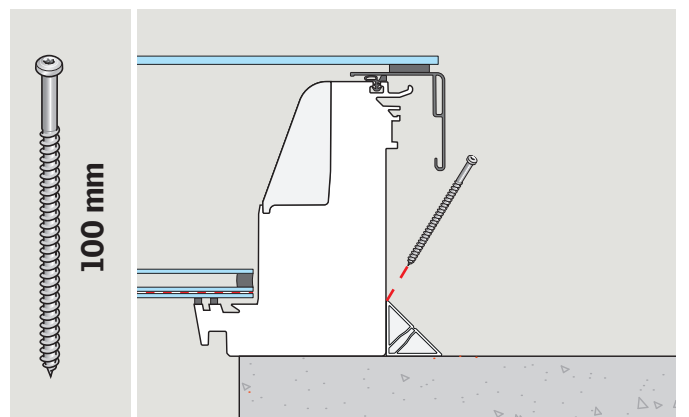

CFU

ISU 1093

ISU 2093

Roof opening W x H mm

060060	=	600-610	x	600-610
080080	=	800-810	x	800-810
090060	=	900-910	x	600-610
090090	=	900-910	x	900-910
100100	=	1000-1010	x	1000-1010
120090	=	1200-1210	x	900-910
120120	=	1200-1210	x	1200-1210
150080	=	1500-1510	x	800-810
150100	=	1500-1510	x	1000-1010
150120	=	1500-1510	x	1200-1210
150150	=	1500-1510	x	1500-1510
200060	=	2000-2010	x	600-610
200100	=	2000-2010	x	1000-1010

BBX

Roof opening W x H mm

060060	=	559	x	559
080080	=	759	x	759
090060	=	859	x	559
090090	=	859	x	859
100100	=	959	x	959
120090	=	1159	x	859
120120	=	1159	x	1159
150080	=	1459	x	759
150100	=	1459	x	959
150120	=	1459	x	1159
150150	=	1459	x	1459
200060	=	1959	x	559
200100	=	1959	x	959

WLL min 100 kg
 CE
 Y max 35 mm
 E max 18 mm

Technical drawing of a lifting eye. It shows a circular base with a threaded section labeled 'M10'. The drawing includes two dimension lines: 'E' for the diameter of the base and 'Y' for the height of the eye. A shopping cart icon is positioned to the right of the text.