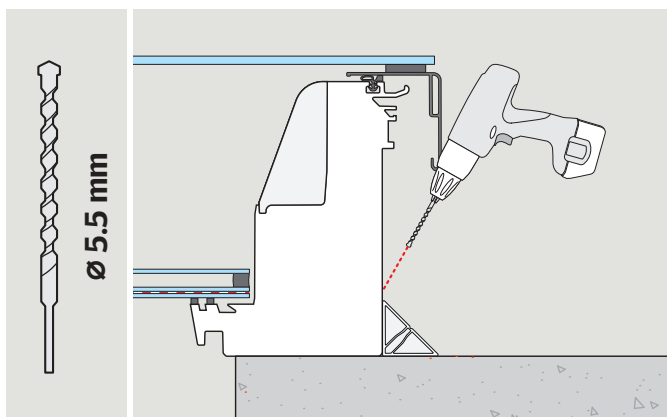

CFU

ISU 1093

ISU 2093

Roof opening W x H mm

060060	=	600-610	x	600-610
080080	=	800-810	x	800-810
090060	=	900-910	x	600-610
090090	=	900-910	x	900-910
100100	=	1000-1010	x	1000-1010
120090	=	1200-1210	x	900-910
120120	=	1200-1210	x	1200-1210
150080	=	1500-1510	x	800-810
150100	=	1500-1510	x	1000-1010
150120	=	1500-1510	x	1200-1210
150150	=	1500-1510	x	1500-1510
200060	=	2000-2010	x	600-610
200100	=	2000-2010	x	1000-1010

BBX

Roof opening W x H mm

060060	=	559	x	559
080080	=	759	x	759
090060	=	859	x	559
090090	=	859	x	859
100100	=	959	x	959
120090	=	1159	x	859
120120	=	1159	x	1159
150080	=	1459	x	759
150100	=	1459	x	959
150120	=	1459	x	1159
150150	=	1459	x	1459
200060	=	1959	x	559
200100	=	1959	x	959

WLL min 100 kg
 CE
 Y max 35 mm
 E max 18 mm

Technical drawing of a lifting eye. It shows a circular base with a threaded section labeled 'M10'. The drawing includes two dimension lines: 'E' for the diameter of the base and 'Y' for the height of the eye. A shopping cart icon is positioned to the right of the text.