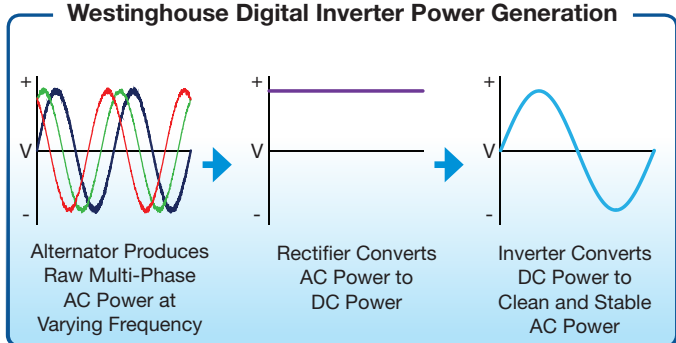

Digital Inverter Generator Technology

The pure sine wave power output from Westinghouse digital inverter generators is produced in a three-step computer-controlled process, unlike standard generators that use the raw power output from a hardwired alternator. And whereas standard generators run constantly at full speed, inverter generators operate more efficiently by varying their engine speed according to the electrical power demand.

Westinghouse Digital Inverter Power Generation

Application Guide

Westinghouse digital inverter generators can individually power most electrical appliances, electronic equipment, power tools and lights that are normally plugged into a standard 240 Volt socket. For more detailed generator selection advice, please refer to the consumer guides at westinghousepower.com.au

Warranty Protection

To ensure the lasting quality of your ownership experience, all Westinghouse portable generators are covered by a comprehensive factory-backed two year domestic use warranty (conditions apply).