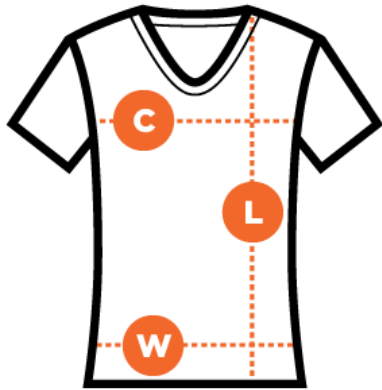

Youth	YS	YM	YL	YXL
CHEST C	26"	28"	30"	32"
WAIST W	23"	24"	25"	26"
HIPS H	29"	30"	31"	32"
HEIGHT Ht	53" - 57"	58" - 62"	60" - 64"	62" - 66"

Women's	S	M	L	XL
CHEST C	34"	36"	38½"	42"
WAIST W	26½"	28½"	31"	33"
HIPS H	36"	38"	40"	42"
HEIGHT Ht	64" - 68"	66" - 70"	68" - 72"	70" - 74"

Youth	YS	YM	YL	YXL
CHEST C	32"	34"	36"	38"
WAIST W	29"	30"	31"	32"
LENGTH L	19½"	21½"	22½"	24½"

Women's	S	M	L	XL
CHEST C	38"	38½"	39"	39½"
WAIST W	33"	34"	35"	36"
LENGTH L	26"	27"	28"	29"

Youth	YS	YM	YL	YXL
WAIST W	23"	24"	36"	38"
HIPS H	26"	28"	31"	32"
LENGTH L	11½"	12"	12½"	13"

Women's	S	M	L	XL
WAIST W	29"	30"	31"	32"
HIPS H	33"	34"	35"	36"
LENGTH L	13½"	14"	14½"	15"