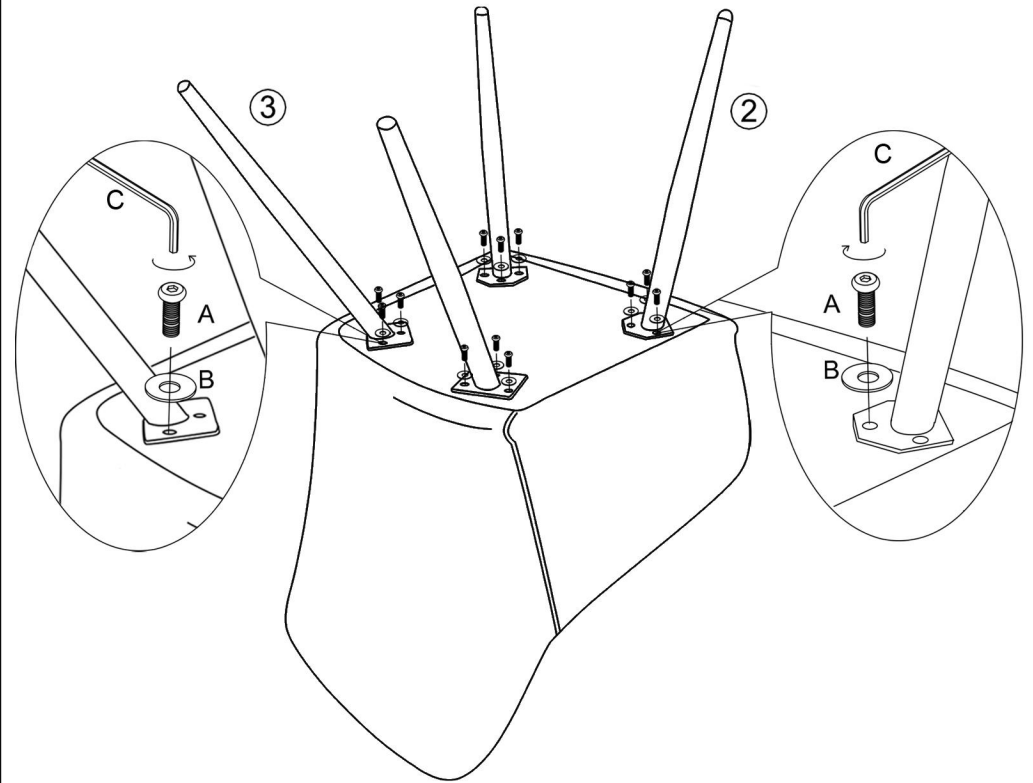

ASSEMBLY INSTRUCTIONS

Carlo chair & Thor chair

1

 x1	 x2	 x2
 x12	 x12	 x1