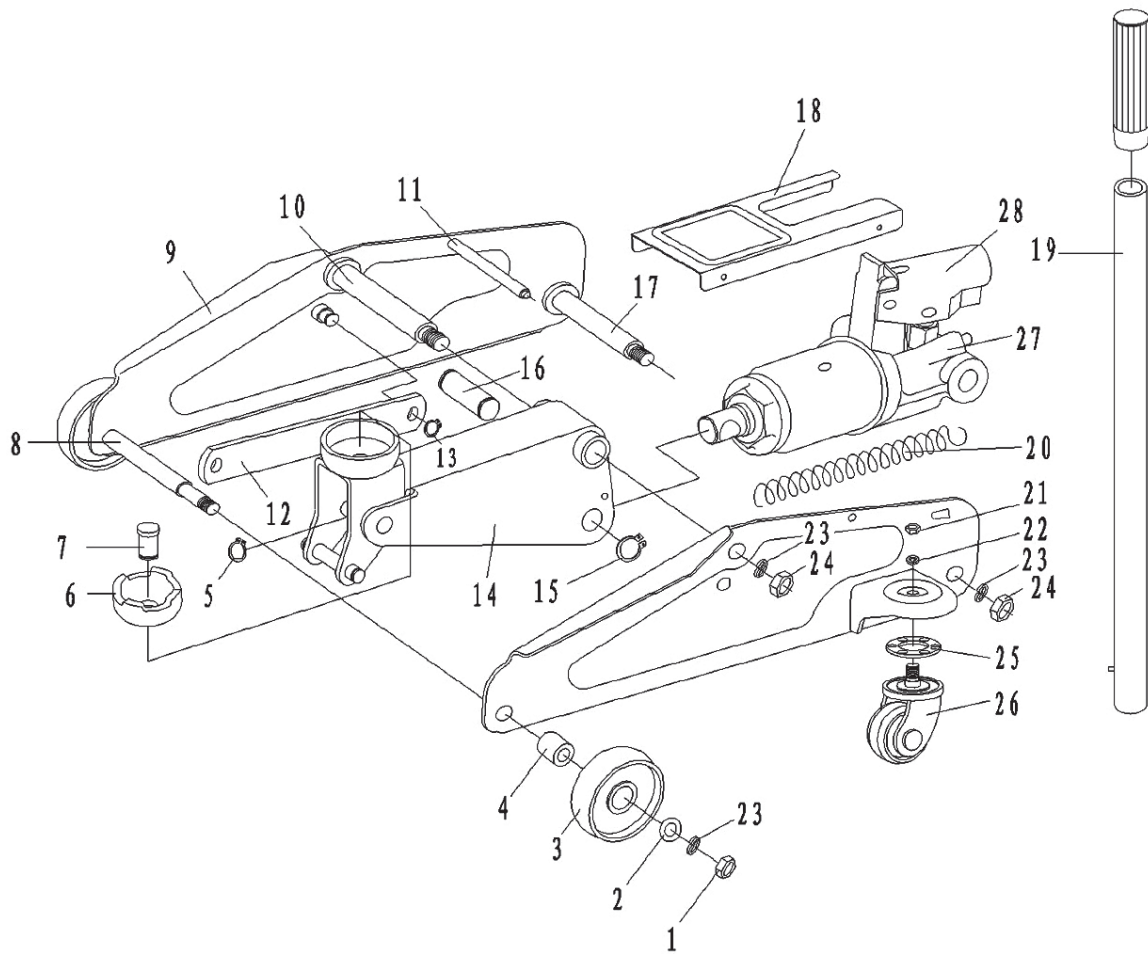

Parts Information:
Trolley Jack 3tonne Long Chassis
Heavy-Duty
Model No: DJM3TLC

Item	Part No.	Description
1	SN16.S	STEEL NUT M16 ZINC DIN934(SINGLE)
2	1153CX.V4-02	WASHER
3	1153CX.V5-03	WHEEL, FRONT FIXED (90x21x21) 'BLACK'
4	1153CX.V4-04	BUSHING
5	1153CX.V4-05	C-RING (S13)
6	1153CX.V4-06	SADDLE
7	1153CX.V4-07	SADDLE PIN
8	1153CX.V4-08	FRONT WHEEL SHAFT
9	1153CX.V4-09	SIDE PLATE (LEFT)
10	1153CX.V4-10	LIFTING ARM SPINDLE
11	1153CX.V4-11	SPINDLE, SIDE MEMBER
12	1153CX.V5-12	LINK ROD 'BLACK'
13	1153CX.V4-13	C-RING (S13)
14	1153CX.V4-14	LIFTING ARM
15	1153CX.V4-15	C-RING (S22)

Item	Part No.	Description
16	1153CX.V4-16	LINK SHAFT
17	1153CX.V4-17	ANCHOR BOLT
18	1153CX.V5-18	COVER PLATE 'BLACK'
19	1153CX.V4-19	HANDLE
20	1153CX.V4-20	RETURN SPRING
21	SN10.S	STEEL NUT M10 ZINC DIN934(SINGLE)
22	SWM10.S	SPRING WASHER M10 ZINC (SINGLE)
23	SWM16.SB	SPRING WASHER M16 BLACK(SINGLE)
24	SN16.S	STEEL NUT M16 ZINC DIN934(SINGLE)
25	1153CX.V4-25	PLASTIC BEARING RACE
26	1153CX.V5-26	WHEEL, CASTOR (56x8x20x70)
27	1153CX.V5-27	POWER UNIT ASS'Y 'BLACK'
28	1153CX.V5-28	HANDLE SOCKET 'BLACK'
--	1153CX.V4-RK	REPAIR KIT FOR 1153CX