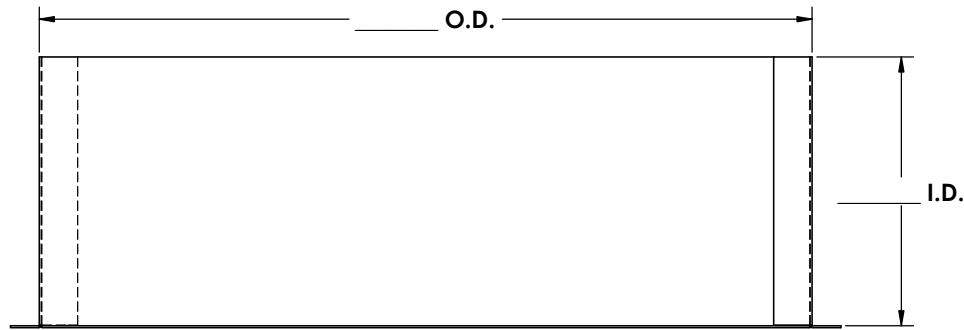

REV. NO.		REVISIONS	DATE	APPROVED
ZONE	REV.	DESCRIPTION		

SLEEVE

Proprietary and Confidential
The Information contained in this drawing is the sole property of ACU Precision Sheet Metal. Any reproduction in part or as a whole without the written permission of ACU Precision Sheet Metal is Prohibited.
ACU Precision Sheet Metal is:
American Coffee Urn Manufacturing Co., Inc.

	NAME	DATE
DRAWN	M. Johs	08/14
MATERIAL	18 GA. (0.048) GALVANIZED STEEL	
FINISH	CLEAN AND BURR FREE	

TITLE:
SHADOW BOX CUSTOM W/FAUCET HOLES
AMERICAN COFFEE URN