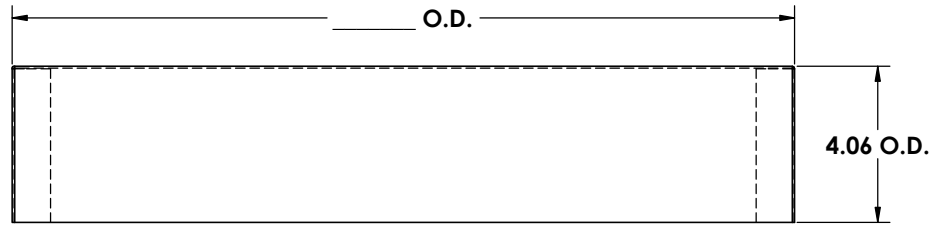

	NAME	DATE
DRAWN	M. Johs	08/14
MATERIAL	18 GA. (0.048) GALVANIZED STEEL	
FINISH	CLEAN AND BURR FREE	

TITLE:
<b>SHADOW BOX 20" LONG SLEEVE W/FAUCET HOLES</b>
<b>AMERICAN COFFEE URN</b>

REV. NO.		REVISIONS	DATE	APPROVED