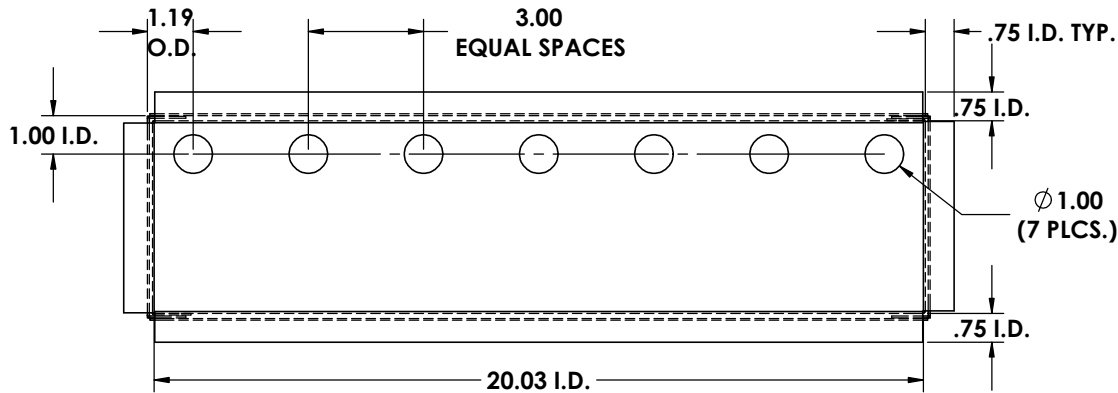

REV. NO.		REVISIONS	DATE	APPROVED
ZONE	REV.	DESCRIPTION		

BOX

SLEEVE

Ø 1.00  
(7 PLCS.)

SLEEVE

BOX

**Proprietary and Confidential**  
The Information contained in this drawing is the sole property of ACU Precision Sheet Metal. Any reproduction in part or as a whole without the written permission of ACU Precision Sheet Metal is Prohibited.  
ACU Precision Sheet Metal is:  
American Coffee Urn Manufacturing Co., Inc.

	NAME	DATE
DRAWN	M. Johs	08/14
MATERIAL	18 GA. (0.048) GALVANIZED STEEL	
FINISH	CLEAN AND BURR FREE	

TITLE:
<b>SHADOW BOX 20" LONG SLEEVE W/FAUCET HOLES</b>
<b>AMERICAN COFFEE URN</b>

REV. NO.		REVISIONS	DATE	APPROVED