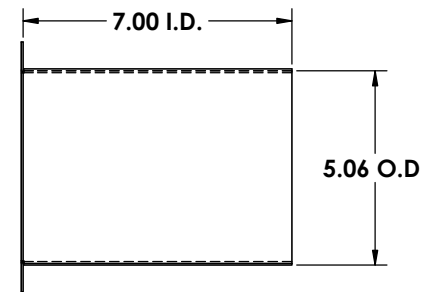

REV. NO.		REVISIONS	DATE	APPROVED
ZONE	REV.	DESCRIPTION		

BOX

SLEEVE

Ø 1.00  
(7 PLCS.)

SLEEVE

BOX

**Proprietary and Confidential**  
The Information contained in this drawing is the sole property of ACU Precision Sheet Metal. Any reproduction in part or as a whole without the written permission of ACU Precision Sheet Metal is Prohibited.  
ACU Precision Sheet Metal is:  
American Coffee Urn Manufacturing Co., Inc.