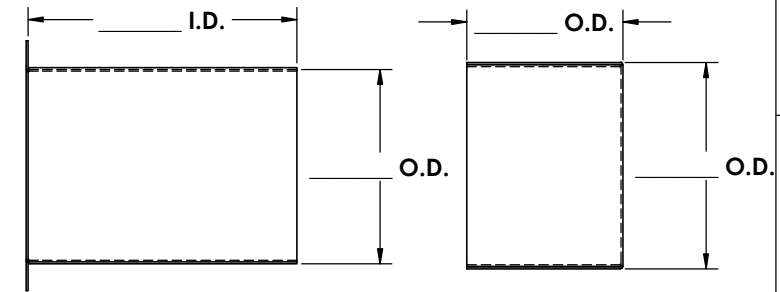

SLEEVE

BOX

Proprietary and Confidential
The Information contained in this drawing is the sole property of ACU Precision Sheet Metal. Any reproduction in part or as a whole without the written permission of ACU Precision Sheet Metal is Prohibited.
ACU Precision Sheet Metal is:
American Coffee Urn Manufacturing Co., Inc.

	NAME	DATE
DRAWN	M. Johs	08/14
MATERIAL	18 GA. (0.048) GALVANIZED STEEL	
FINISH	CLEAN AND BURR FREE	

TITLE:
SHADOW BOX CUSTOM W/FAUCET HOLES
AMERICAN COFFEE URN