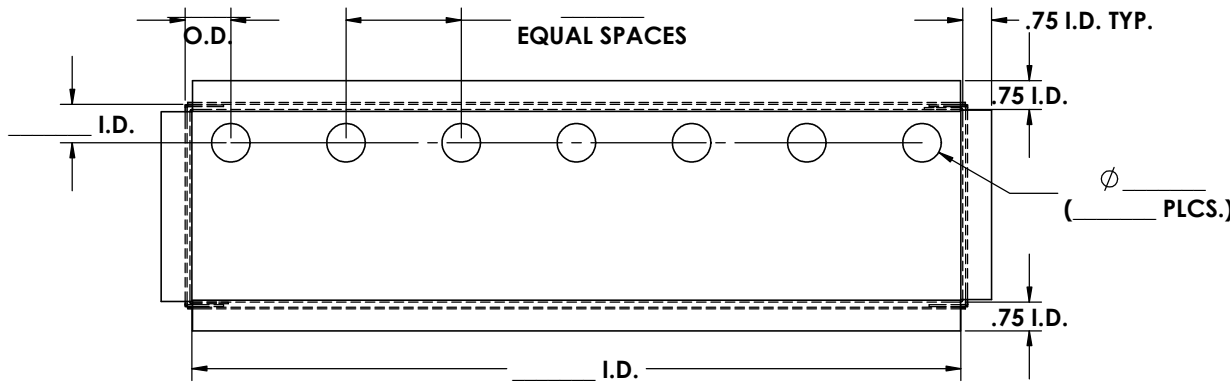

SLEEVE

BOX

Proprietary and Confidential
The Information contained in this drawing is the sole property of ACU Precision Sheet Metal. Any reproduction in part or as a whole without the written permission of ACU Precision Sheet Metal is Prohibited.
ACU Precision Sheet Metal is:
American Coffee Urn Manufacturing Co., Inc.

	NAME	DATE
DRAWN	M. Johs	08/14
MATERIAL	18 GA. (0.048) GALVANIZED STEEL	
FINISH	CLEAN AND BURR FREE	

TITLE:
SHADOW BOX CUSTOM LONG SLEEVE W/FAUCET HOLES
AMERICAN COFFEE URN