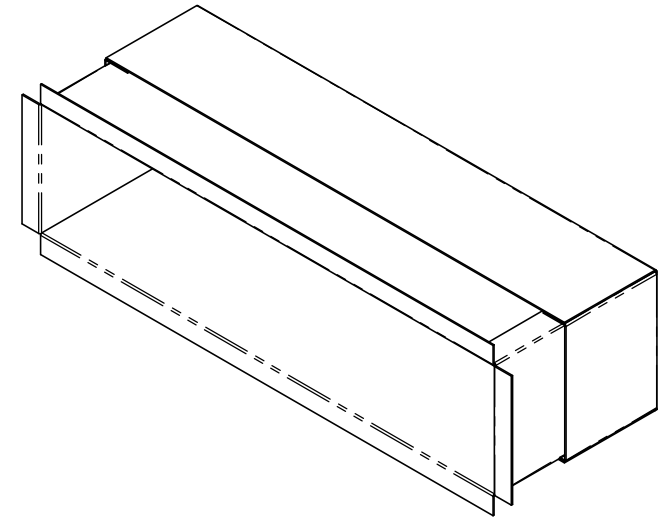

REV. NO.		REVISIONS	DATE	APPROVED
ZONE	REV.	DESCRIPTION		

BOX

SLEEVE

Ø 1.00  
(7 PLCS.)

SLEEVE

BOX

**Proprietary and Confidential**  
The Information contained in this drawing is the sole property of ACU Precision Sheet Metal. Any reproduction in part or as a whole without the written permission of ACU Precision Sheet Metal is Prohibited.  
ACU Precision Sheet Metal is:  
American Coffee Urn Manufacturing Co., Inc.

	NAME	DATE
DRAWN	M. Johs	08/14
MATERIAL	18 GA. (0.048) GALVANIZED STEEL	
FINISH	CLEAN AND BURR FREE	

TITLE:
<b>SHADOW BOX 20" LONG SLEEVE W/FAUCET HOLES</b>
<b>AMERICAN COFFEE URN</b>

REV. NO.		REVISIONS	DATE	APPROVED