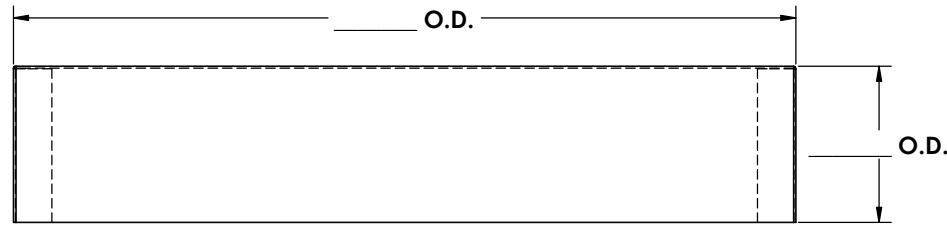

	NAME	DATE
DRAWN	M. Johs	08/14
MATERIAL	18 GA. (0.048) GALVANIZED STEEL	
FINISH	CLEAN AND BURR FREE	

TITLE:
<b>SHADOW BOX CUSTOM LONG SLEEVE W/FAUCET HOLES</b>
<b>AMERICAN COFFEE URN</b>

REV. NO.		REVISIONS	DATE	APPROVED
ZONE	REV.	DESCRIPTION		