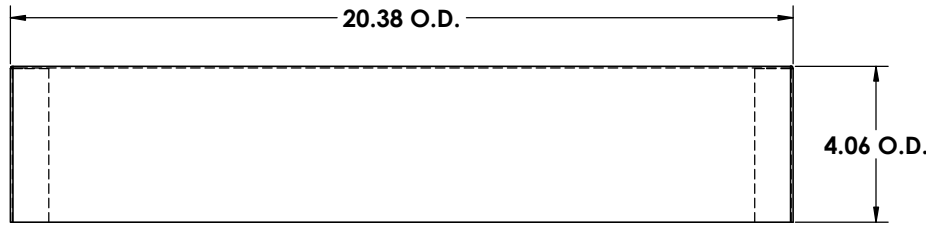

REV. NO.		REVISIONS	DATE	APPROVED
ZONE	REV.	DESCRIPTION		

BOX