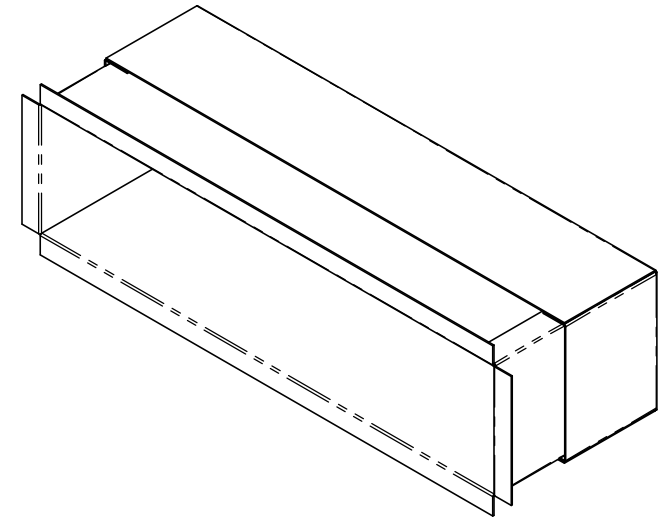

SLEEVE

BOX

Proprietary and Confidential
The Information contained in this drawing is the sole property of ACU Precision Sheet Metal. Any reproduction in part or as a whole without the written permission of ACU Precision Sheet Metal is Prohibited.
ACU Precision Sheet Metal is:
American Coffee Urn Manufacturing Co., Inc.

	NAME	DATE
DRAWN	M. Johs	08/14
MATERIAL	18 GA. (0.048) GALVANIZED STEEL	
FINISH	CLEAN AND BURR FREE	

TITLE:
SHADOW BOX CUSTOM W/FAUCET HOLES
AMERICAN COFFEE URN