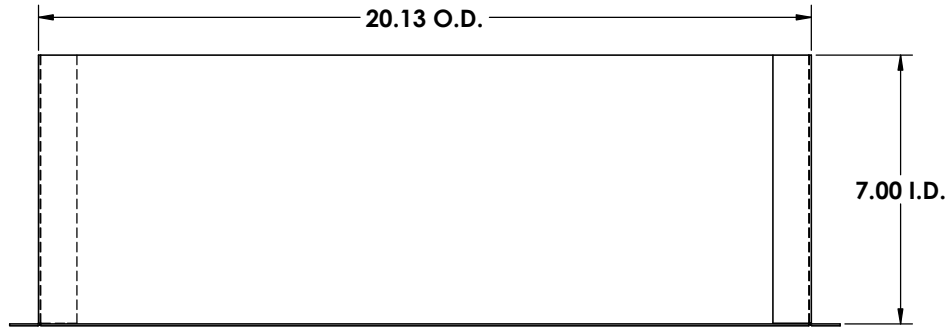

REV. NO.		REVISIONS	DATE	APPROVED
ZONE	REV.	DESCRIPTION		

SLEEVE

Ø 1.00
(7 PLCS.)

Proprietary and Confidential
The Information contained in this drawing is the sole property of ACU Precision Sheet Metal. Any reproduction in part or as a whole without the written permission of ACU Precision Sheet Metal is Prohibited.
ACU Precision Sheet Metal is:
American Coffee Urn Manufacturing Co., Inc.

	NAME	DATE
DRAWN	M. Johs	08/14
MATERIAL	18 GA. (0.048) GALVANIZED STEEL	
FINISH	CLEAN AND BURR FREE	

TITLE:
SHADOW BOX 20" LONG SLEEVE W/FAUCET HOLES
AMERICAN COFFEE URN