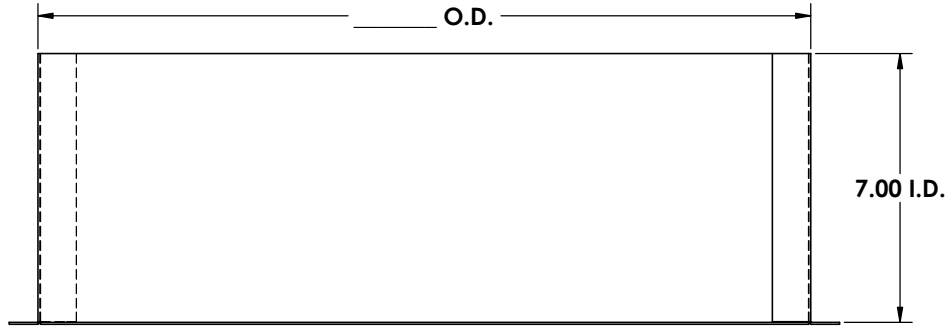

REV. NO.		REVISIONS	DATE	APPROVED

SLEEVE

Proprietary and Confidential
The Information contained in this drawing is the sole property of ACU Precision Sheet Metal. Any reproduction in part or as a whole without the written permission of ACU Precision Sheet Metal is Prohibited.
ACU Precision Sheet Metal is:
American Coffee Urn Manufacturing Co., Inc.

	NAME	DATE
DRAWN	M. Johs	08/14
MATERIAL	18 GA. (0.048) GALVANIZED STEEL	
FINISH	CLEAN AND BURR FREE	

TITLE:
SHADOW BOX CUSTOM LONG SLEEVE W/FAUCET HOLES
AMERICAN COFFEE URN