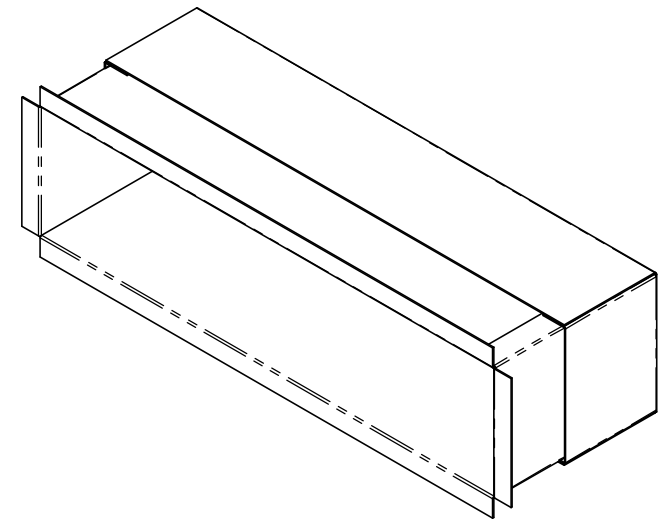

SLEEVE

BOX

Proprietary and Confidential
The Information contained in this drawing is the sole property of ACU Precision Sheet Metal. Any reproduction in part or as a whole without the written permission of ACU Precision Sheet Metal is Prohibited.
ACU Precision Sheet Metal is:
American Coffee Urn Manufacturing Co., Inc.

	NAME	DATE
DRAWN	M. Johs	08/14
MATERIAL	18 GA. (0.048) GALVANIZED STEEL	
FINISH	CLEAN AND BURR FREE	

TITLE:
SHADOW BOX CUSTOM LONG SLEEVE W/FAUCET HOLES
AMERICAN COFFEE URN