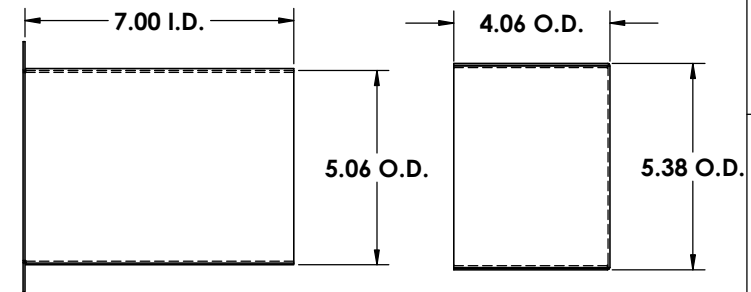

SLEEVE

BOX

Proprietary and Confidential
The Information contained in this drawing is the sole property of ACU Precision Sheet Metal. Any reproduction in part or as a whole without the written permission of ACU Precision Sheet Metal is Prohibited.
ACU Precision Sheet Metal is:
American Coffee Urn Manufacturing Co., Inc.

	NAME	DATE
DRAWN	M. Johs	08/14
MATERIAL	18 GA. (0.048) GALVANIZED STEEL	
FINISH	CLEAN AND BURR FREE	

TITLE:
SHADOW BOX CUSTOM LONG SLEEVE W/FAUCET HOLES
AMERICAN COFFEE URN