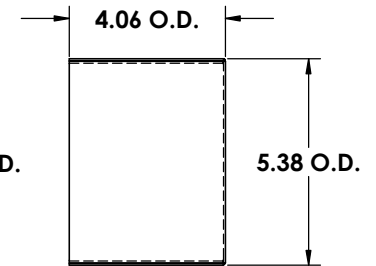

REV. NO.		REVISIONS	DATE	APPROVED
ZONE	REV.	DESCRIPTION		

BOX

SLEEVE

Ø 1.00  
(7 PLCS.)

SLEEVE

BOX

**Proprietary and Confidential**  
The Information contained in this drawing is the sole property of ACU Precision Sheet Metal. Any reproduction in part or as a whole without the written permission of ACU Precision Sheet Metal is Prohibited.  
ACU Precision Sheet Metal is:  
American Coffee Urn Manufacturing Co., Inc.