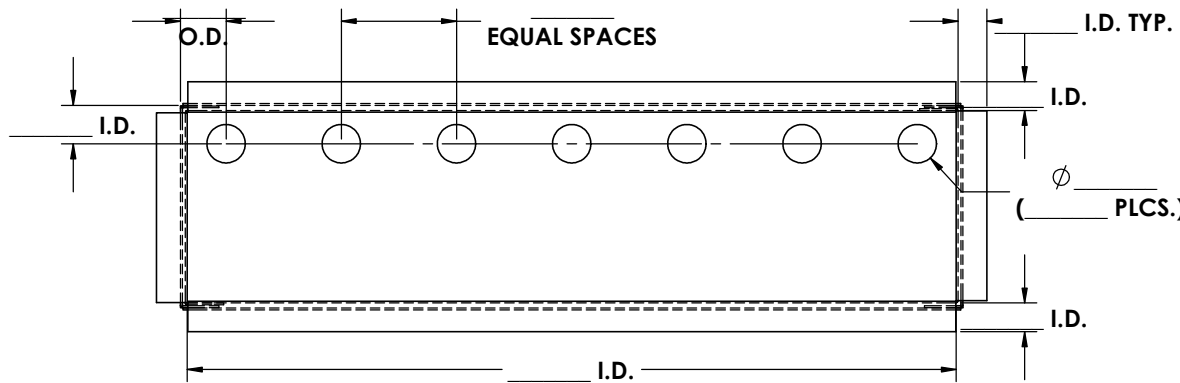

SLEEVE

BOX

Proprietary and Confidential
The Information contained in this drawing is the sole property of ACU Precision Sheet Metal. Any reproduction in part or as a whole without the written permission of ACU Precision Sheet Metal is Prohibited.
ACU Precision Sheet Metal is:
American Coffee Urn Manufacturing Co., Inc.

	NAME	DATE
DRAWN	M. Johs	08/14
MATERIAL	18 GA. (0.048) GALVANIZED STEEL	
FINISH	CLEAN AND BURR FREE	

TITLE:
SHADOW BOX CUSTOM W/FAUCET HOLES
AMERICAN COFFEE URN