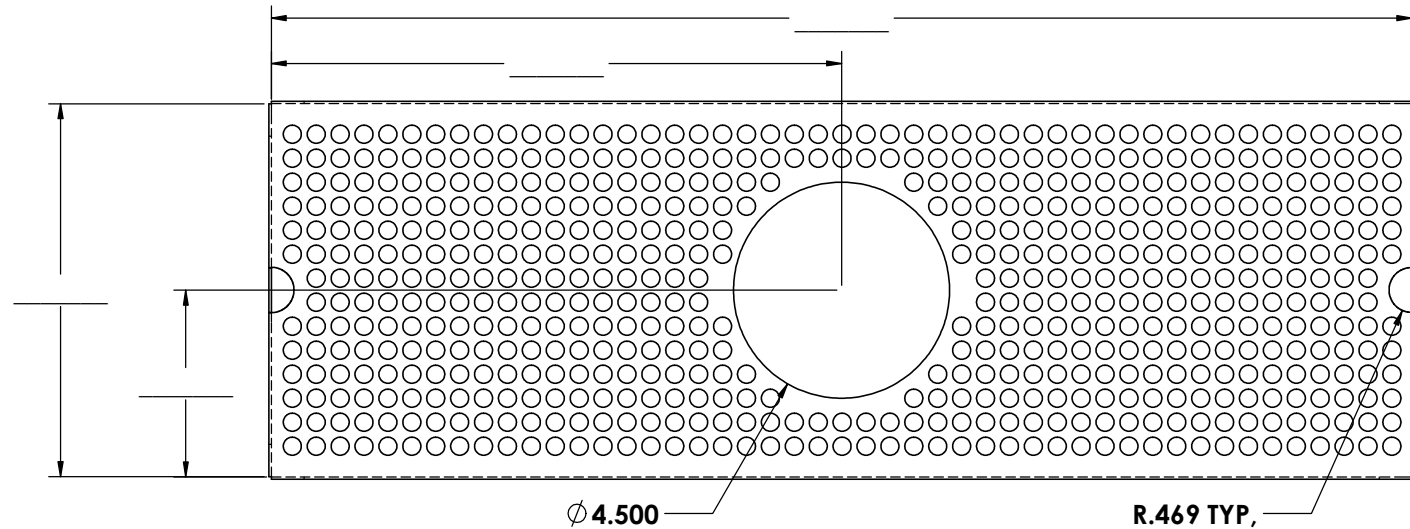

REV. NO.		REVISIONS	DATE	APPROVED
ZONE	REV.	DESCRIPTION		

PLEASE FILL IN MEASUREMENTS WHERE NEEDED!

Please Circle the desired options Below:

ALL DIMENSIONS ARE INSIDE DIMENSIONS  
UNLESS OTHERWISE NOTED

- MATERIAL :**  
18 GAUGE STAINLESS STEEL
- FINISHES :**  
#4 BRUSHED ON ALL TYPES  
#8 POLISHED ON ALL TYPES