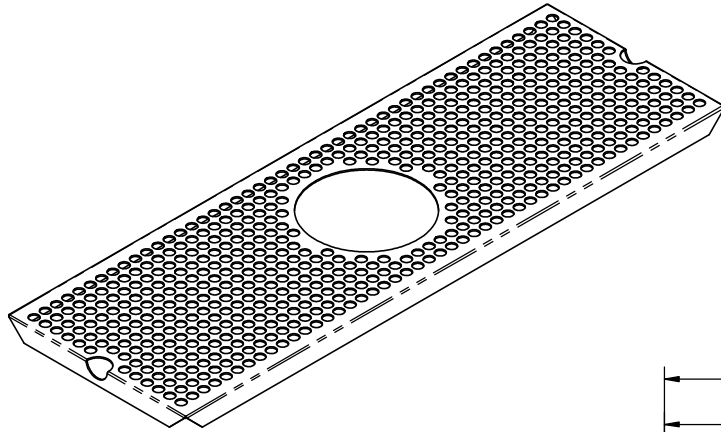

REV. NO.		REVISIONS	DATE	APPROVED
ZONE	REV.	DESCRIPTION		

PLEASE FILL IN MEASUREMENTS WHERE NEEDED!

Please Circle the desired options Below:

ALL DIMENSIONS ARE INSIDE DIMENSIONS  
UNLESS OTHERWISE NOTED

- MATERIAL :**  
18 GAUGE STAINLESS STEEL
- FINISHES :**  
#4 BRUSHED ON ALL TYPES  
#8 POLISHED ON ALL TYPES

	NAME	DATE	TITLE: <b>PERFORATED SCREEN W/ GLASS RINSER</b>
DRAWN	M. Johs	08/14	
MATERIAL	SEE NOTES		<b>AMERICAN COFFEE URN</b>
FINISH	SEE NOTES	COMMENTS:	