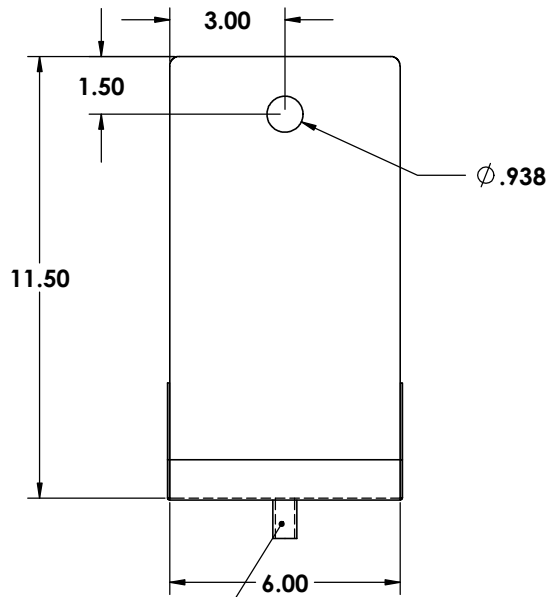

ZONE		REV.	DESCRIPTION	DATE	APPROVED

LOUVER SCREEN STANDARD

1/2" SMOOTH TUBE DRAIN

ALL DIMENSIONS ARE INSIDE DIMENSIONS UNLESS OTHERWISE NOTED

MATERIAL :  
18 GAUGE STAINLESS STEEL

FINISHES :  
#8 POLISHED ON ALL TYPES

Part # 80410-06

**Proprietary and Confidential**  
The Information contained in this drawing is the sole property of ACU Precision Sheet Metal. Any reproduction in part or as a whole without the written permission of ACU Precision Sheet Metal is Prohibited.  
ACU Precision Sheet Metal is:  
American Coffee Urn Manufacturing Co., Inc.