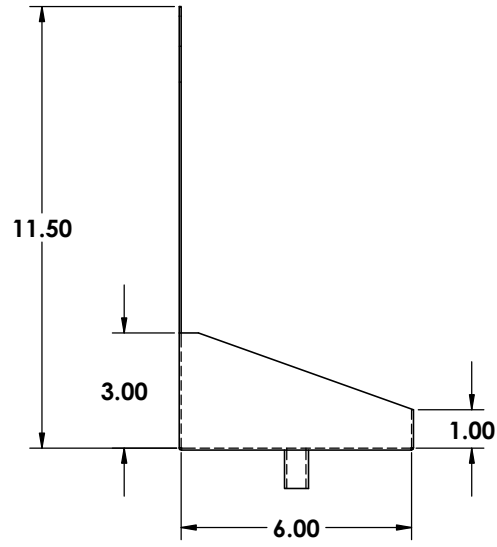

ZONE		REV.	DESCRIPTION	DATE	APPROVED

LOUVER SCREEN STANDARD

1/2" SMOOTH TUBE DRAIN

ALL DIMENSIONS ARE INSIDE DIMENSIONS UNLESS OTHERWISE NOTED

MATERIAL :  
18 GAUGE STAINLESS STEEL

FINISHES :  
#8 POLISHED ON ALL TYPES