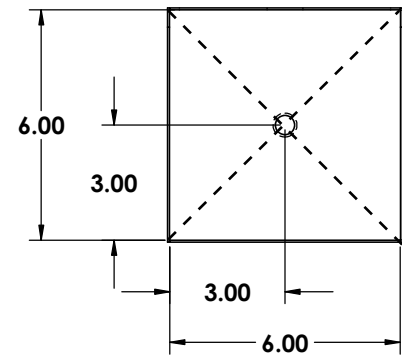

ZONE		REV.	DESCRIPTION	DATE	APPROVED

LOUVER SCREEN STANDARD

1/2" SMOOTH TUBE DRAIN

ALL DIMENSIONS ARE INSIDE DIMENSIONS UNLESS OTHERWISE NOTED

MATERIAL :  
18 GAUGE STAINLESS STEEL

FINISHES :  
#8 POLISHED ON ALL TYPES