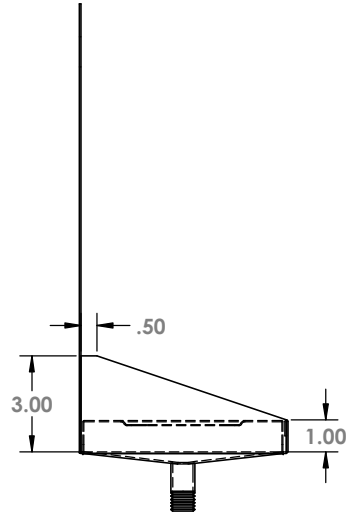

ZONE		REV.	DESCRIPTION	DATE	APPROVED

ALL DIMENSIONS ARE INSIDE DIMENSIONS  
UNLESS OTHERWISE NOTED

MATERIAL : 18 GAUGE STAINLESS STEEL

FINISH : #8 POLISHED ON ALL TYPES

ACU#80400-18

PROPRIETARY AND CONFIDENTIAL  
THE INFORMATION CONTAINED IN THIS DRAWING IS THE SOLE PROPERTY OF ACU PRECISION SHEET METAL. ANY REPRODUCTION IN PART OR AS A WHOLE WITHOUT THE WRITTEN PERMISSION OF ACU PRECISION SHEET METAL IS PROHIBITED.  
ACU PRECISION SHEET METAL IS - AMERICAN COFFEE URN MANUFACTURING CO., INC

	NAME	DATE
DRAWN	L. WILLIAMS	04/16
MATERIAL	SEE NOTES	
FINISH	SEE NOTES	COMMENTS:

TITLE:	<b>WM-D NO HOLE 18" WALL MOUNT TRAY W/DRAIN</b>
	<b>AMERICAN COFFEE URN</b>