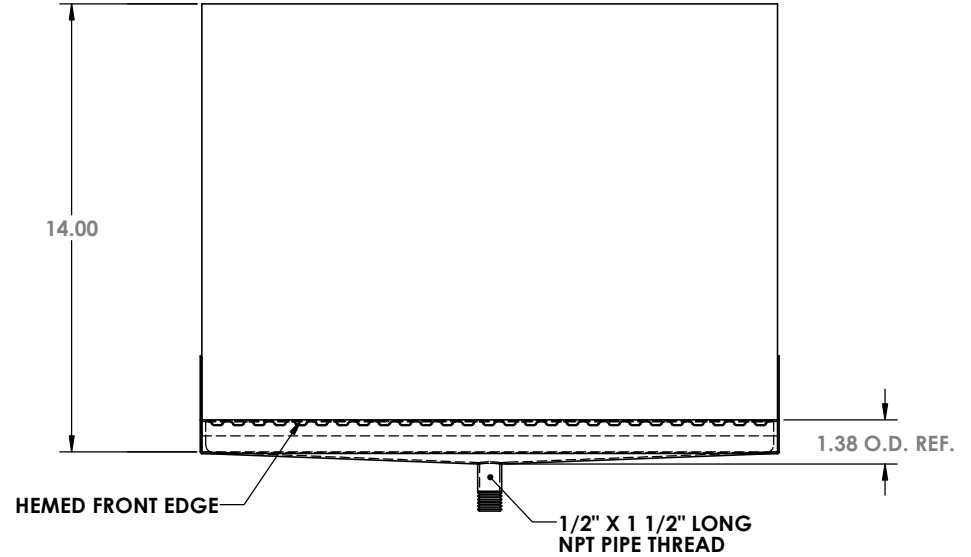

ZONE		REV.	DESCRIPTION	DATE	APPROVED

ALL DIMENSIONS ARE INSIDE DIMENSIONS  
UNLESS OTHERWISE NOTED

MATERIAL : 18 GAUGE STAINLESS STEEL

FINISH : #8 POLISHED ON ALL TYPES

ACU#80400-18

PROPRIETARY AND CONFIDENTIAL  
THE INFORMATION CONTAINED IN THIS DRAWING IS THE SOLE PROPERTY OF ACU PRECISION SHEET METAL. ANY REPRODUCTION IN PART OR AS A WHOLE WITHOUT THE WRITTEN PERMISSION OF ACU PRECISION SHEET METAL IS PROHIBITED.  
ACU PRECISION SHEET METAL IS - AMERICAN COFFEE URN MANUFACTURING CO., INC

	NAME	DATE
DRAWN	L. WILLIAMS	04/16
MATERIAL	SEE NOTES	
FINISH	SEE NOTES	COMMENTS:

TITLE:	<b>WM-D NO HOLE 18" WALL MOUNT TRAY W/DRAIN</b>
	<b>AMERICAN COFFEE URN</b>