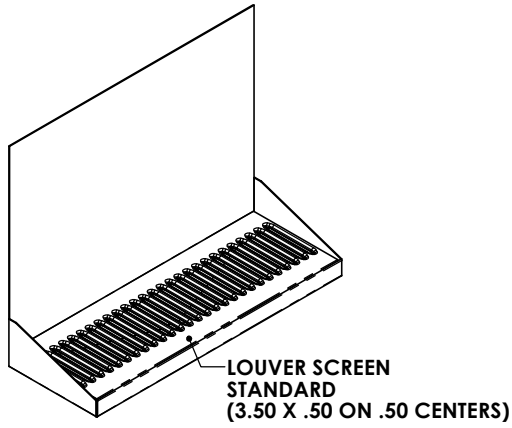

ZONE		REV.	DESCRIPTION	DATE	APPROVED

ALL DIMENSIONS ARE INSIDE DIMENSIONS  
UNLESS OTHERWISE NOTED

MATERIAL : 18 GAUGE STAINLESS STEEL

FINISH : #8 POLISHED ON ALL TYPES

ACU#80400-18

PROPRIETARY AND CONFIDENTIAL  
THE INFORMATION CONTAINED IN THIS DRAWING IS THE SOLE PROPERTY OF ACU PRECISION SHEET METAL. ANY REPRODUCTION IN PART OR AS A WHOLE WITHOUT THE WRITTEN PERMISSION OF ACU PRECISION SHEET METAL IS PROHIBITED.  
ACU PRECISION SHEET METAL IS - AMERICAN COFFEE URN MANUFACTURING CO., INC

	NAME	DATE
DRAWN	L. WILLIAMS	04/16
MATERIAL	SEE NOTES	
FINISH	SEE NOTES	COMMENTS:

TITLE:	<b>WM-D NO HOLE 18" WALL MOUNT TRAY W/DRAIN</b>
	<b>AMERICAN COFFEE URN</b>