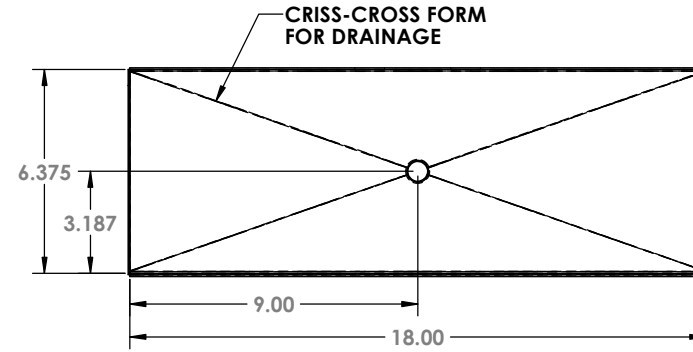

ZONE		REV.	DESCRIPTION	DATE	APPROVED

ALL DIMENSIONS ARE INSIDE DIMENSIONS  
UNLESS OTHERWISE NOTED

MATERIAL : 18 GAUGE STAINLESS STEEL

FINISH : #8 POLISHED ON ALL TYPES

ACU#80400-18

PROPRIETARY AND CONFIDENTIAL  
THE INFORMATION CONTAINED IN THIS DRAWING IS THE SOLE PROPERTY OF ACU PRECISION SHEET METAL. ANY REPRODUCTION IN PART OR AS A WHOLE WITHOUT THE WRITTEN PERMISSION OF ACU PRECISION SHEET METAL IS PROHIBITED.  
ACU PRECISION SHEET METAL IS - AMERICAN COFFEE URN MANUFACTURING CO., INC

	NAME	DATE
DRAWN	L. WILLIAMS	04/16
MATERIAL	SEE NOTES	
FINISH	SEE NOTES	COMMENTS:

TITLE:	<b>WM-D NO HOLE 18" WALL MOUNT TRAY W/DRAIN</b>
	<b>AMERICAN COFFEE URN</b>