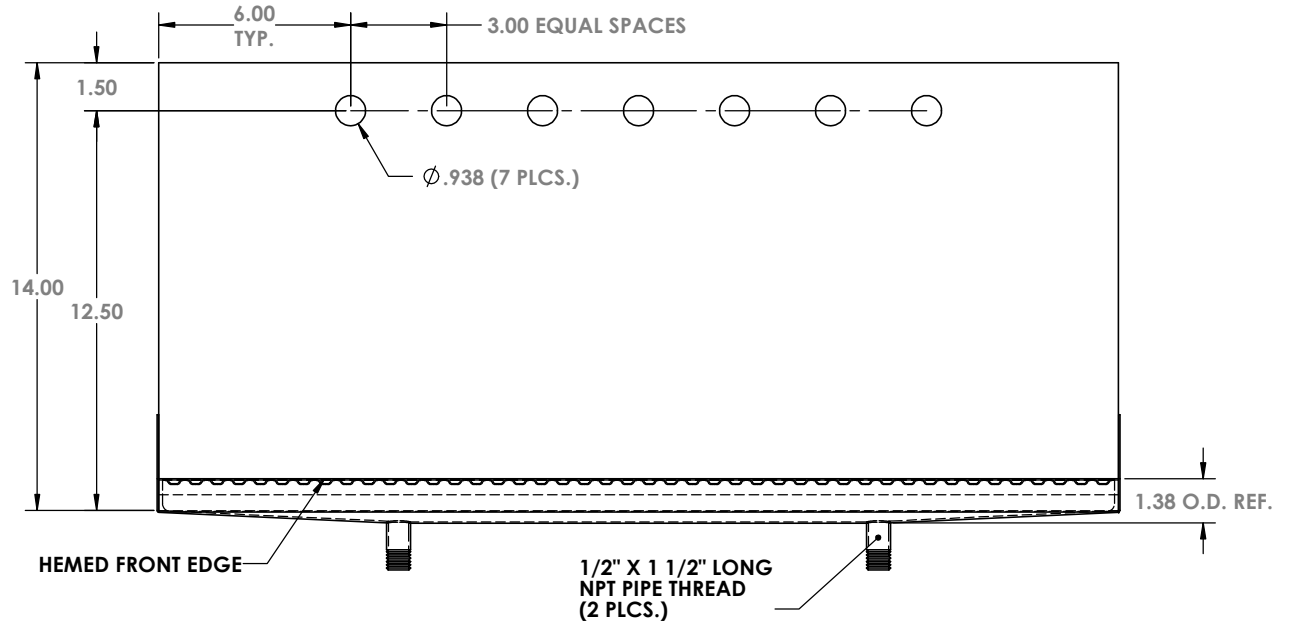

ZONE		REV.	REVISIONS	DATE	APPROVED
			DESCRIPTION		

ALL DIMENSIONS ARE INSIDE DIMENSIONS UNLESS OTHERWISE NOTED

MATERIAL : 18 GAUGE STAINLESS STEEL

FINISH : #8 POLISHED ON ALL TYPES

ACU#08003007DD

PROPRIETARY AND CONFIDENTIAL
 THE INFORMATION CONTAINED IN THIS DRAWING IS THE SOLE PROPERTY OF ACU PRECISION SHEET METAL. ANY REPRODUCTION IN PART OR AS A WHOLE WITHOUT THE WRITTEN PERMISSION OF ACU PRECISION SHEET METAL IS PROHIBITED.
 ACU PRECISION SHEET METAL IS : AMERICAN COFFEE URN MANUFACTURING CO., INC

	NAME	DATE
DRAWN	L. WILLIAMS	04/16
MATERIAL	SEE NOTES	
FINISH	SEE NOTES	COMMENTS:
DO NOT SCALE DRAWING		

TITLE:	WM-DD 7 HOLE 30" WALL MOUNT TRAY W/DOUBLE DRAIN AMERICAN COFFEE URN
--------	--