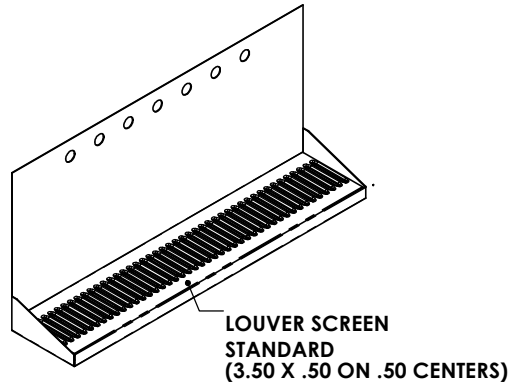

ZONE		REV.	REVISIONS	DATE	APPROVED
			DESCRIPTION		

ALL DIMENSIONS ARE INSIDE DIMENSIONS UNLESS OTHERWISE NOTED

MATERIAL : 18 GAUGE STAINLESS STEEL

FINISH : #8 POLISHED ON ALL TYPES

ACU#08003007DD

PROPRIETARY AND CONFIDENTIAL
 THE INFORMATION CONTAINED IN THIS DRAWING IS THE SOLE PROPERTY OF ACU PRECISION SHEET METAL. ANY REPRODUCTION IN PART OR AS A WHOLE WITHOUT THE WRITTEN PERMISSION OF ACU PRECISION SHEET METAL IS PROHIBITED.
 ACU PRECISION SHEET METAL IS : AMERICAN COFFEE URN MANUFACTURING CO., INC

	NAME	DATE
DRAWN	L. WILLIAMS	04/16
MATERIAL	SEE NOTES	
FINISH	SEE NOTES	COMMENTS:
DO NOT SCALE DRAWING		

TITLE:	WM-DD 7 HOLE 30" WALL MOUNT TRAY W/DOUBLE DRAIN AMERICAN COFFEE URN
--------	--