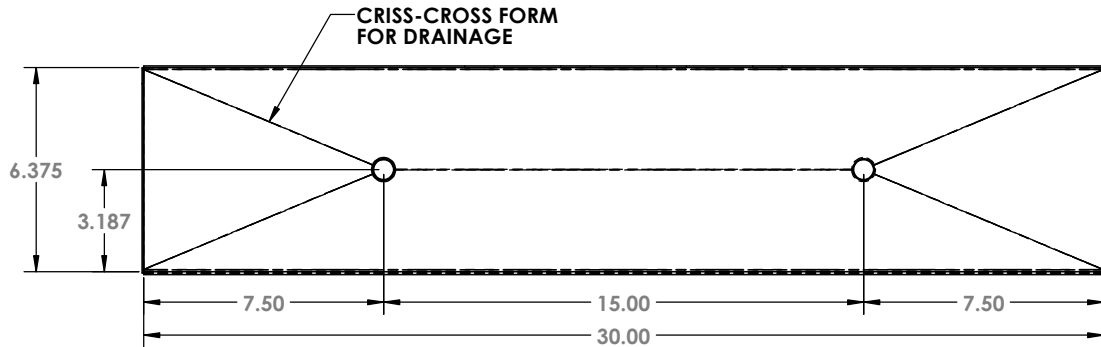

ZONE		REV.	REVISIONS	DATE	APPROVED
			DESCRIPTION		

ALL DIMENSIONS ARE INSIDE DIMENSIONS UNLESS OTHERWISE NOTED

MATERIAL : 18 GAUGE STAINLESS STEEL

FINISH : #8 POLISHED ON ALL TYPES

ACU#08003007DD

PROPRIETARY AND CONFIDENTIAL
 THE INFORMATION CONTAINED IN THIS DRAWING IS THE SOLE PROPERTY OF ACU PRECISION SHEET METAL. ANY REPRODUCTION IN PART OR AS A WHOLE WITHOUT THE WRITTEN PERMISSION OF ACU PRECISION SHEET METAL IS PROHIBITED.
 ACU PRECISION SHEET METAL IS : AMERICAN COFFEE URN MANUFACTURING CO., INC

	NAME	DATE
DRAWN	L. WILLIAMS	04/16
MATERIAL	SEE NOTES	
FINISH	SEE NOTES	COMMENTS:
DO NOT SCALE DRAWING		

TITLE:	WM-DD 7 HOLE 30" WALL MOUNT TRAY W/DOUBLE DRAIN AMERICAN COFFEE URN
--------	--