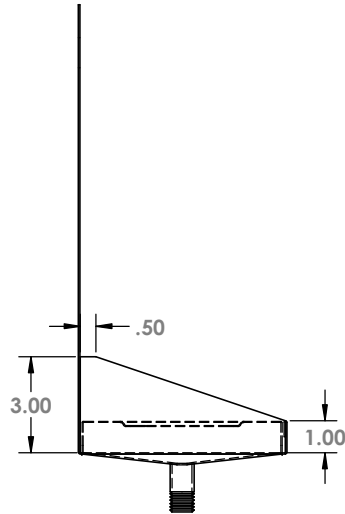

ZONE		REV.	REVISIONS	DATE	APPROVED
			DESCRIPTION		

ALL DIMENSIONS ARE INSIDE DIMENSIONS UNLESS OTHERWISE NOTED

MATERIAL : 18 GAUGE STAINLESS STEEL

FINISH : #8 POLISHED ON ALL TYPES

ACU#08003007DD

PROPRIETARY AND CONFIDENTIAL
 THE INFORMATION CONTAINED IN THIS DRAWING IS THE SOLE PROPERTY OF ACU PRECISION SHEET METAL. ANY REPRODUCTION IN PART OR AS A WHOLE WITHOUT THE WRITTEN PERMISSION OF ACU PRECISION SHEET METAL IS PROHIBITED.
 ACU PRECISION SHEET METAL IS : AMERICAN COFFEE URN MANUFACTURING CO., INC

	NAME	DATE
DRAWN	L. WILLIAMS	04/16
MATERIAL	SEE NOTES	
FINISH	SEE NOTES	COMMENTS:
DO NOT SCALE DRAWING		

TITLE:	WM-DD 7 HOLE 30" WALL MOUNT TRAY W/DOUBLE DRAIN AMERICAN COFFEE URN
--------	--