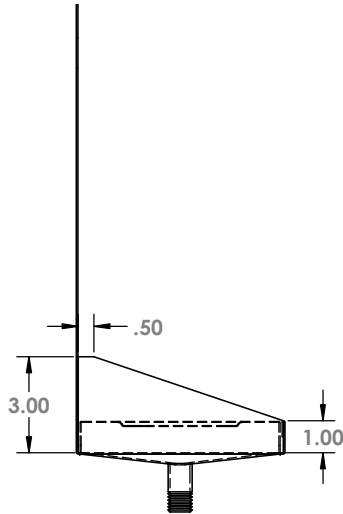

ZONE		REV.	REVISIONS	DATE	APPROVED
			DESCRIPTION		

ALL DIMENSIONS ARE INSIDE DIMENSIONS UNLESS OTHERWISE NOTED

MATERIAL : 16 GAUGE BRASS

FINISH : #8 POLISHED ON ALL TYPES