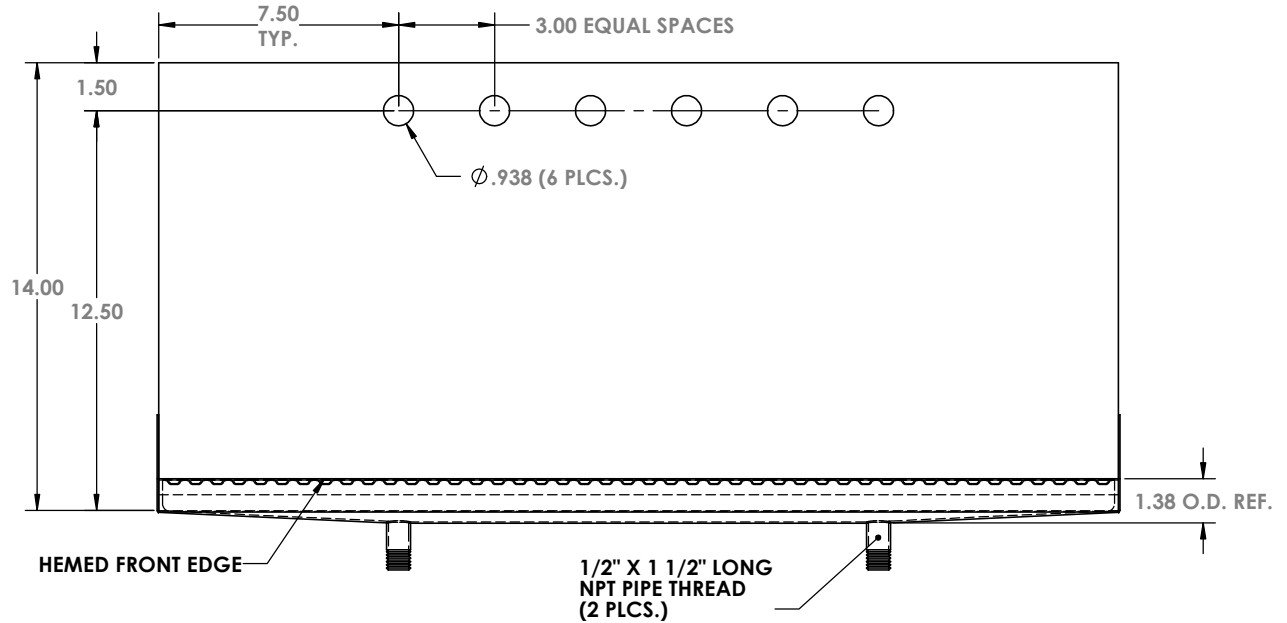

ZONE		REV.	REVISIONS	DATE	APPROVED
			DESCRIPTION		

ALL DIMENSIONS ARE INSIDE DIMENSIONS UNLESS OTHERWISE NOTED

MATERIAL : 16 GAUGE BRASS

FINISH : #8 POLISHED ON ALL TYPES