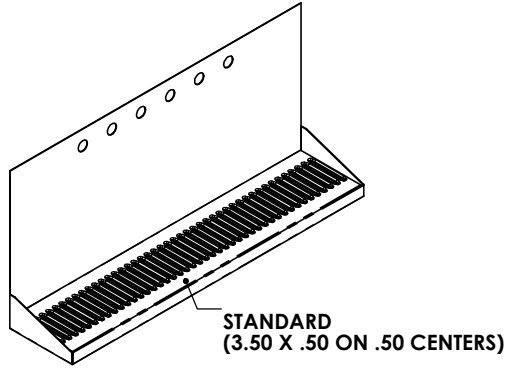

ZONE		REV.	REVISIONS	DATE	APPROVED
			DESCRIPTION		

ALL DIMENSIONS ARE INSIDE DIMENSIONS UNLESS OTHERWISE NOTED

MATERIAL : 16 GAUGE BRASS

FINISH : #8 POLISHED ON ALL TYPES