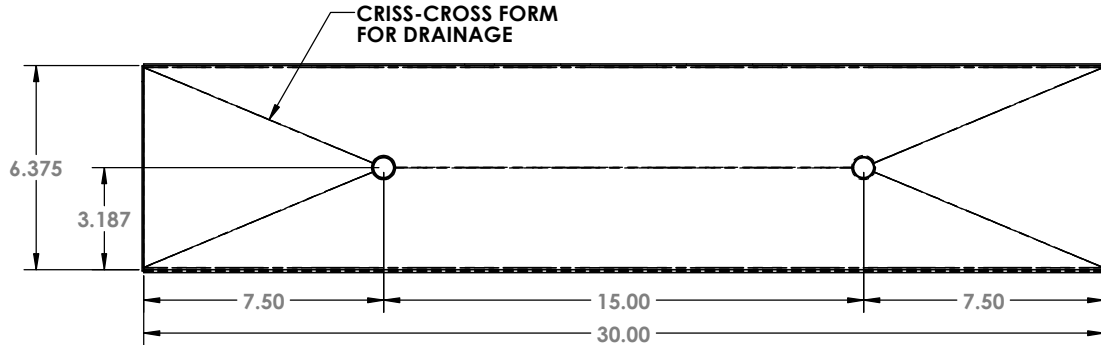

ZONE		REV.	REVISIONS	DATE	APPROVED
			DESCRIPTION		

ALL DIMENSIONS ARE INSIDE DIMENSIONS UNLESS OTHERWISE NOTED

MATERIAL : 16 GAUGE BRASS

FINISH : #8 POLISHED ON ALL TYPES