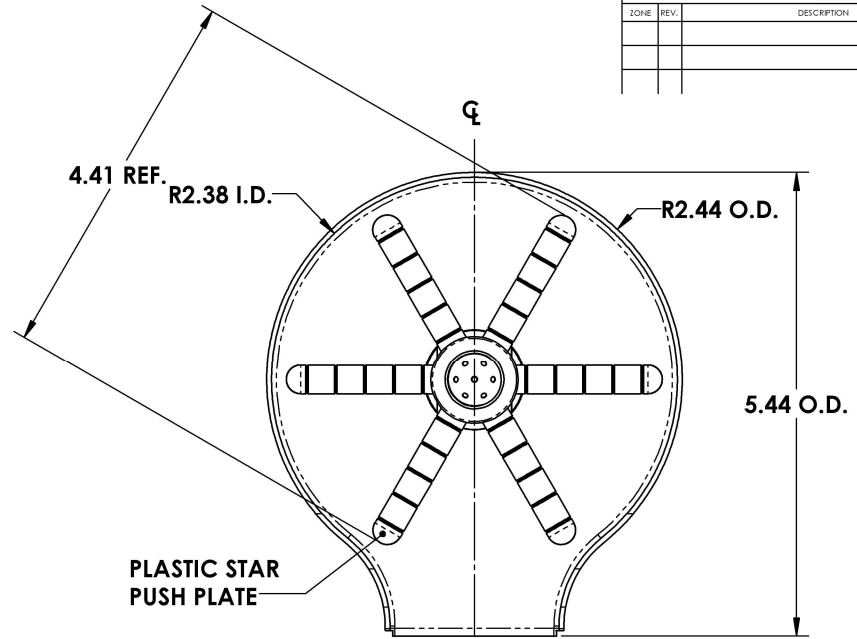

ZONE		REV.	DESCRIPTION	DATE	APPROVED

ACU# 40097
 GLASS RINSER
 W/ PLASTIC STAR PUSH PLATE

PART # 80094-P

NOTES:

ALL DIMENSIONS ARE INSIDE DIMENSIONS
 (UNLESS OTHERWISE NOTED)

www.acumetalfab.com

PROPRIETARY AND CONFIDENTIAL

ACU PRECISION SHEET METAL IS :
 AMERICAN COFFEE URN MANUFACTURING CO., INC

	NAME	DATE	TITLE:
DRAWN	L. WILLIAMS	06/20	KITCHEN RINSER SS #8 RINSER PAN W/ PLASTIC STAR PUSH PLATE AMERICAN COFFEE URN
MATERIAL	16 GA. 304 STAINLESS STEEL		
FINISH	#8 POLISHED		
DO NOT SCALE DRAWING			