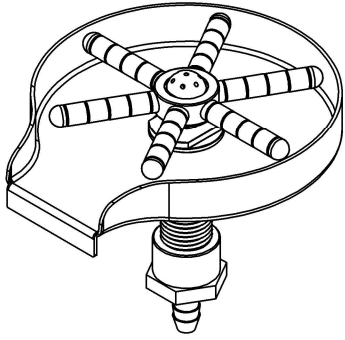

ZONE		REV.	DESCRIPTION	DATE	APPROVED

ACU# 40097
 GLASS RINSER
 W/ PLASTIC STAR PUSH PLATE

PART # 80094-P

NOTES:

ALL DIMENSIONS ARE INSIDE DIMENSIONS
 (UNLESS OTHERWISE NOTED)

www.acumetalfab.com

PROPRIETARY AND CONFIDENTIAL

ACU PRECISION SHEET METAL IS :
 AMERICAN COFFEE URN MANUFACTURING CO., INC

	NAME	DATE	TITLE:
DRAWN	L. WILLIAMS	06/20	KITCHEN RINSER SS #8 RINSER PAN W/ PLASTIC STAR PUSH PLATE AMERICAN COFFEE URN
MATERIAL	16 GA. 304 STAINLESS STEEL		
FINISH	#8 POLISHED		
DO NOT SCALE DRAWING			