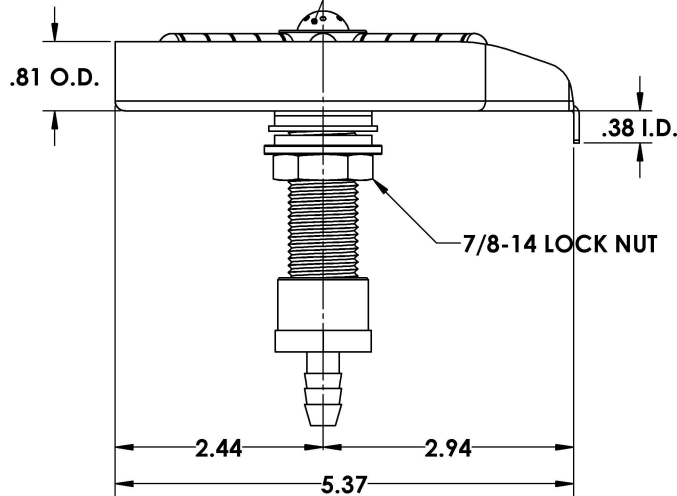

ZONE		REV.	DESCRIPTION	DATE	APPROVED

ACU# 40097
 GLASS RINSER
 W/ PLASTIC STAR PUSH PLATE

PART # 80094-P

NOTES:

ALL DIMENSIONS ARE INSIDE DIMENSIONS
 (UNLESS OTHERWISE NOTED)

www.acumetalfab.com

PROPRIETARY AND CONFIDENTIAL

ACU PRECISION SHEET METAL IS :
 AMERICAN COFFEE URN MANUFACTURING CO., INC

	NAME	DATE	TITLE:
DRAWN	L. WILLIAMS	06/20	KITCHEN RINSER SS #8 RINSER PAN W/ PLASTIC STAR PUSH PLATE AMERICAN COFFEE URN
MATERIAL	16 GA. 304 STAINLESS STEEL		
FINISH	#8 POLISHED		
DO NOT SCALE DRAWING			