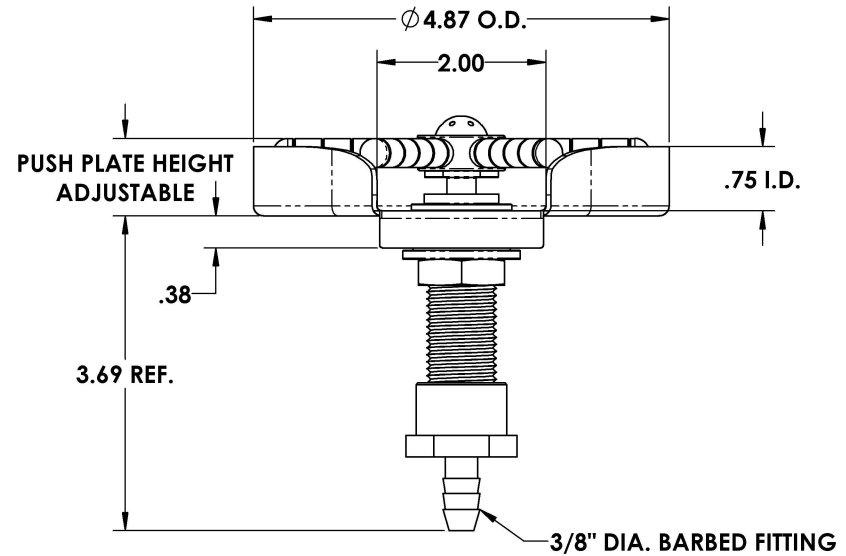

ZONE		REV.	DESCRIPTION	DATE	APPROVED

ACU# 40097
 GLASS RINSER
 W/ PLASTIC STAR PUSH PLATE

PART # 80094-P

NOTES:

ALL DIMENSIONS ARE INSIDE DIMENSIONS
 (UNLESS OTHERWISE NOTED)

www.acumetalfab.com

PROPRIETARY AND CONFIDENTIAL

ACU PRECISION SHEET METAL IS :
 AMERICAN COFFEE URN MANUFACTURING CO., INC

	NAME	DATE	TITLE:
DRAWN	L. WILLIAMS	06/20	KITCHEN RINSER SS #8 RINSER PAN W/ PLASTIC STAR PUSH PLATE AMERICAN COFFEE URN
MATERIAL	16 GA. 304 STAINLESS STEEL		
FINISH	#8 POLISHED		
DO NOT SCALE DRAWING			