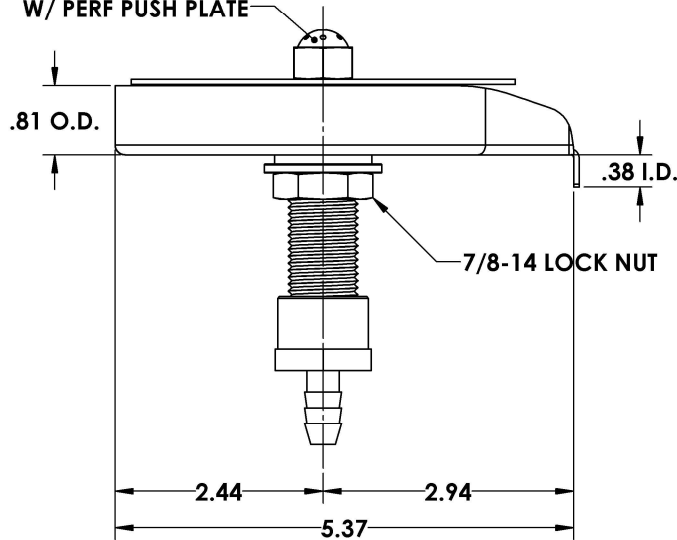

REV. NO.		REVISIONS	DATE	APPROVED

ACU# 90099  
 #8 COPPER GLASS RINSER  
 W/ PERF PUSH PLATE

**PART # 90894**

**NOTES:**

ALL DIMENSIONS ARE INSIDE DIMENSIONS  
 (UNLESS OTHERWISE NOTED)

**www.acumetalfab.com**

ACU PRECISION SHEET METAL IS :  
 AMERICAN COFFEE URN MANUFACTURING CO., INC

	NAME	DATE
<b>DRAWN</b>	L. WILLIAMS	06/20
<b>MATERIAL</b>	16 GA. 304 STAINLESS STEEL	
<b>FINISH</b>	#8 POLISHED	

TITLE:
<b>KITCHEN RINSER                  SS #8 RINSER PAN                  W/ COPPER #8 PUSH PLATE</b>
<b>AMERICAN COFFEE URN</b>