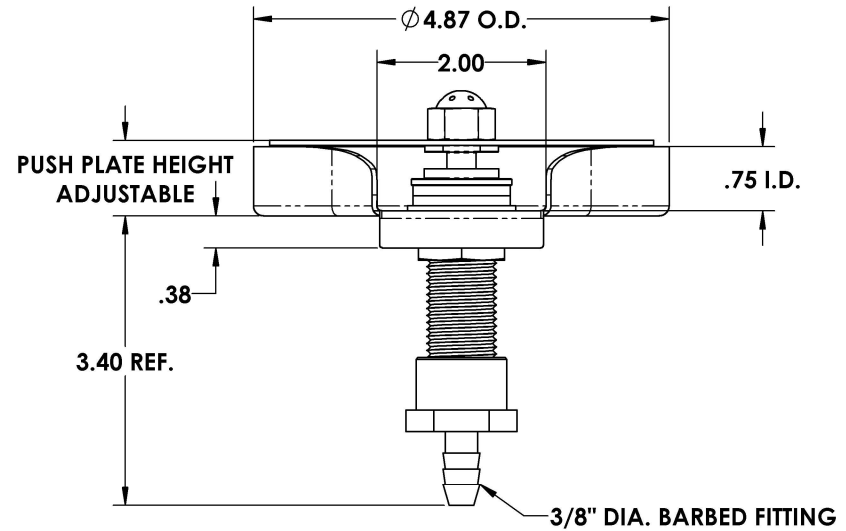

REV. NO.		REVISIONS	DATE	APPROVED

ACU# 90099  
 #8 COPPER GLASS RINSER  
 W/ PERF PUSH PLATE

**PART # 90894**

**NOTES:**

ALL DIMENSIONS ARE INSIDE DIMENSIONS  
 (UNLESS OTHERWISE NOTED)

**www.acumetalfab.com**

ACU PRECISION SHEET METAL IS :  
 AMERICAN COFFEE URN MANUFACTURING CO., INC

	NAME	DATE
<b>DRAWN</b>	L. WILLIAMS	06/20
<b>MATERIAL</b>	16 GA. 304 STAINLESS STEEL	
<b>FINISH</b>	#8 POLISHED	

TITLE:
<b>KITCHEN RINSER                  SS #8 RINSER PAN                  W/ COPPER #8 PUSH PLATE</b>
<b>AMERICAN COFFEE URN</b>