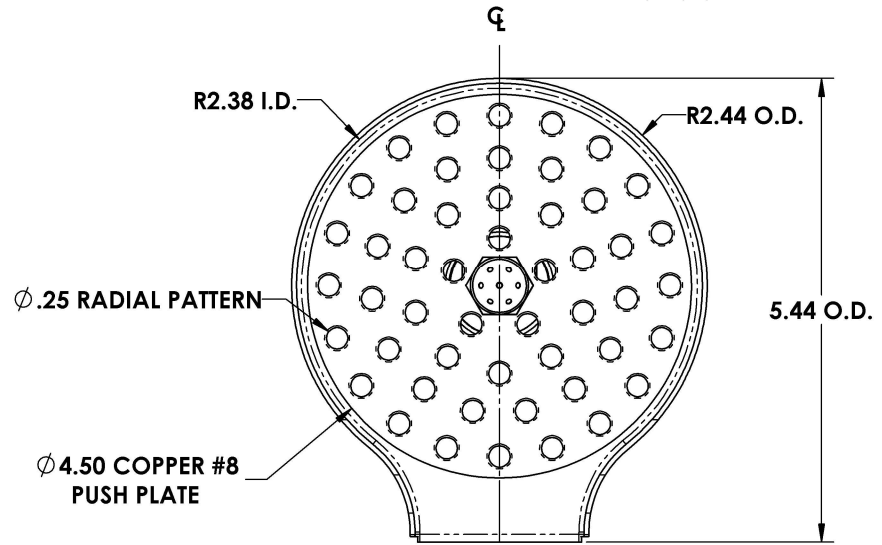

REV. NO.		REVISIONS	DATE	APPROVED

ACU# 90099  
 #8 COPPER GLASS RINSER  
 W/ PERF PUSH PLATE

**PART # 90894**

**NOTES:**

ALL DIMENSIONS ARE INSIDE DIMENSIONS  
 (UNLESS OTHERWISE NOTED)

**www.acumetalfab.com**

ACU PRECISION SHEET METAL IS :  
 AMERICAN COFFEE URN MANUFACTURING CO., INC

	NAME	DATE
<b>DRAWN</b>	L. WILLIAMS	06/20
<b>MATERIAL</b>	16 GA. 304 STAINLESS STEEL	
<b>FINISH</b>	#8 POLISHED	

TITLE:
<b>KITCHEN RINSER                  SS #8 RINSER PAN                  W/ COPPER #8 PUSH PLATE</b>
<b>AMERICAN COFFEE URN</b>