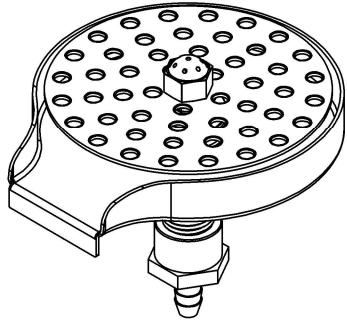

REV. NO.		REVISIONS	DATE	APPROVED

ACU# 90099  
 #8 COPPER GLASS RINSER  
 W/ PERF PUSH PLATE

**PART # 90894**

**NOTES:**

ALL DIMENSIONS ARE INSIDE DIMENSIONS  
 (UNLESS OTHERWISE NOTED)

**www.acumetalfab.com**

ACU PRECISION SHEET METAL IS :  
 AMERICAN COFFEE URN MANUFACTURING CO., INC

	NAME	DATE
<b>DRAWN</b>	L. WILLIAMS	06/20
<b>MATERIAL</b>	16 GA. 304 STAINLESS STEEL	
<b>FINISH</b>	#8 POLISHED	

TITLE:
<b>KITCHEN RINSER                  SS #8 RINSER PAN                  W/ COPPER #8 PUSH PLATE</b>
<b>AMERICAN COFFEE URN</b>