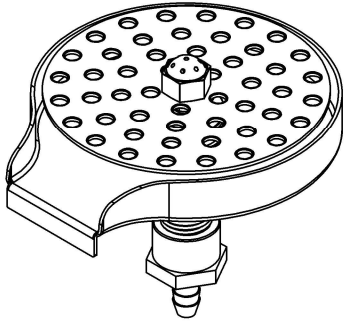

REV. NO.		REVISIONS	DATE	APPROVED

ACU# 60099
 #8 BRASS GLASS RINSER
 W/ PERF PUSH PLATE

PART # 60894

NOTES:

ALL DIMENSIONS ARE INSIDE DIMENSIONS
 (UNLESS OTHERWISE NOTED)

www.acumetalfab.com

PROPRIETARY AND CONFIDENTIAL

THE INFORMATION CONTAINED IN THIS DRAWING IS THE SOLE PROPERTY OF ACU PRECISION SHEET METAL. ANY REPRODUCTION IN PART OR AS A WHOLE WITHOUT THE WRITTEN PERMISSION OF ACU PRECISION SHEET METAL IS PROHIBITED.

ACU PRECISION SHEET METAL IS:
 AMERICAN COFFEE URN MANUFACTURING CO., INC

	NAME	DATE
DRAWN	L. WILLIAMS	06/20
MATERIAL	16 GA. 304 STAINLESS STEEL	
FINISH	#8 POLISHED	

TITLE:
KITCHEN RINSER SS #8 RINSER PAN W/ BRASS #8 PUSH PLATE
AMERICAN COFFEE URN