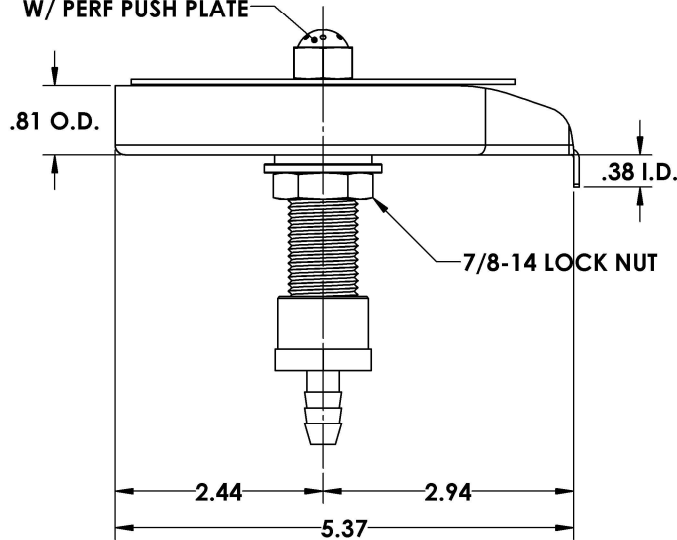

REV. NO.		REVISIONS	DATE	APPROVED

ACU# 60099
 #8 BRASS GLASS RINSER
 W/ PERF PUSH PLATE

PART # 60894

NOTES:

ALL DIMENSIONS ARE INSIDE DIMENSIONS
 (UNLESS OTHERWISE NOTED)

www.acumetalfab.com

PROPRIETARY AND CONFIDENTIAL

ACU PRECISION SHEET METAL IS:
 AMERICAN COFFEE URN MANUFACTURING CO., INC

	NAME	DATE
DRAWN	L. WILLIAMS	06/20
MATERIAL	16 GA. 304 STAINLESS STEEL	
FINISH	#8 POLISHED	

TITLE:
KITCHEN RINSER SS #8 RINSER PAN W/ BRASS #8 PUSH PLATE
AMERICAN COFFEE URN