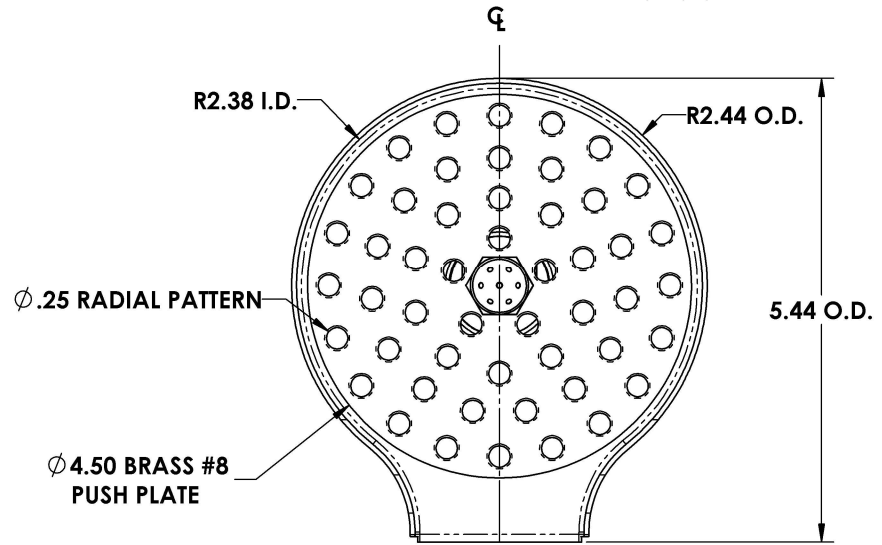

REV. NO.		REVISIONS	DATE	APPROVED

ACU# 60099
 #8 BRASS GLASS RINSER
 W/ PERF PUSH PLATE

PART # 60894

NOTES:

ALL DIMENSIONS ARE INSIDE DIMENSIONS
 (UNLESS OTHERWISE NOTED)

www.acumetalfab.com

PROPRIETARY AND CONFIDENTIAL

THE INFORMATION CONTAINED IN THIS DRAWING IS THE SOLE PROPERTY OF ACU PRECISION SHEET METAL. ANY REPRODUCTION IN PART OR AS A WHOLE WITHOUT THE WRITTEN PERMISSION OF ACU PRECISION SHEET METAL IS PROHIBITED.

ACU PRECISION SHEET METAL IS:
 AMERICAN COFFEE URN MANUFACTURING CO., INC

	NAME	DATE
DRAWN	L. WILLIAMS	06/20
MATERIAL	16 GA. 304 STAINLESS STEEL	
FINISH	#8 POLISHED	

TITLE:
KITCHEN RINSER SS #8 RINSER PAN W/ BRASS #8 PUSH PLATE
AMERICAN COFFEE URN