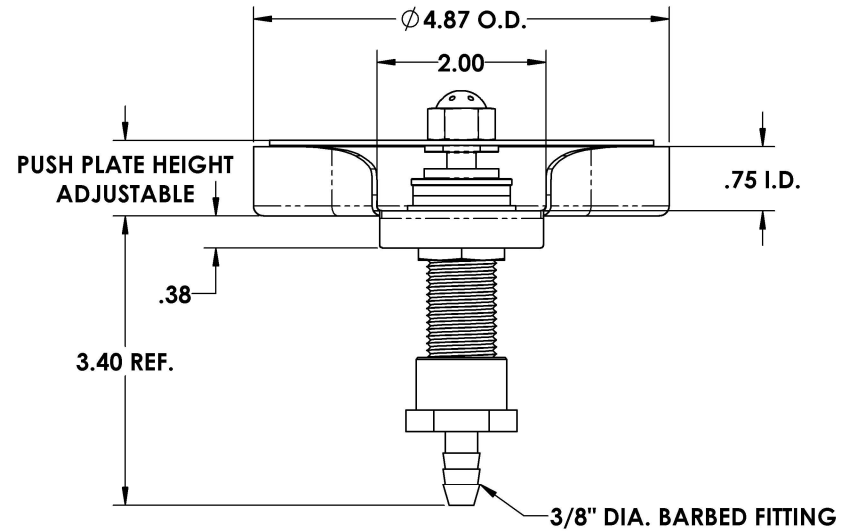

REV. NO.		REVISIONS	DATE	APPROVED

ACU# 60099
 #8 BRASS GLASS RINSER
 W/ PERF PUSH PLATE

PART # 60894

NOTES:

ALL DIMENSIONS ARE INSIDE DIMENSIONS
 (UNLESS OTHERWISE NOTED)

www.acumetalfab.com

PROPRIETARY AND CONFIDENTIAL

ACU PRECISION SHEET METAL IS:
 AMERICAN COFFEE URN MANUFACTURING CO., INC

	NAME	DATE
DRAWN	L. WILLIAMS	06/20
MATERIAL	16 GA. 304 STAINLESS STEEL	
FINISH	#8 POLISHED	

TITLE:
KITCHEN RINSER SS #8 RINSER PAN W/ BRASS #8 PUSH PLATE
AMERICAN COFFEE URN