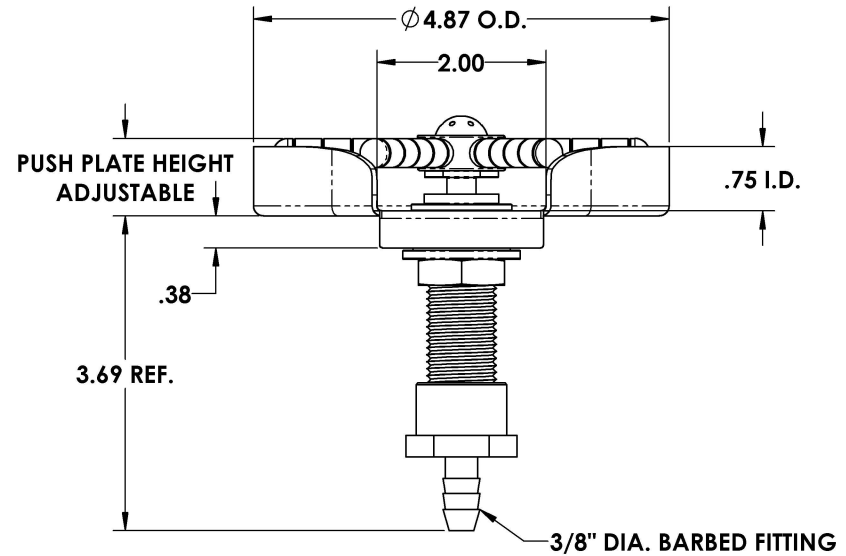

REV. NO.		REVISIONS	DATE	APPROVED

ACU# 40097  
 GLASS RINSER  
 W/ PLASTIC STAR PUSH PLATE

**PART # 40094-P**

**NOTES:**

ALL DIMENSIONS ARE INSIDE DIMENSIONS  
 (UNLESS OTHERWISE NOTED)

[www.acumetalfab.com](http://www.acumetalfab.com)

ACU PRECISION SHEET METAL IS :  
 AMERICAN COFFEE URN MANUFACTURING CO., INC

	NAME	DATE
<b>DRAWN</b>	L. WILLIAMS	06/20
<b>MATERIAL</b>	16 GA. 304 STAINLESS STEEL	
<b>FINISH</b>	#4 BRUSHED	

TITLE:
<b>KITCHEN RINSER                  SS #4 RINSER PAN                  W/ PLASTIC STAR PUSH PLATE</b>
<b>AMERICAN COFFEE URN</b>