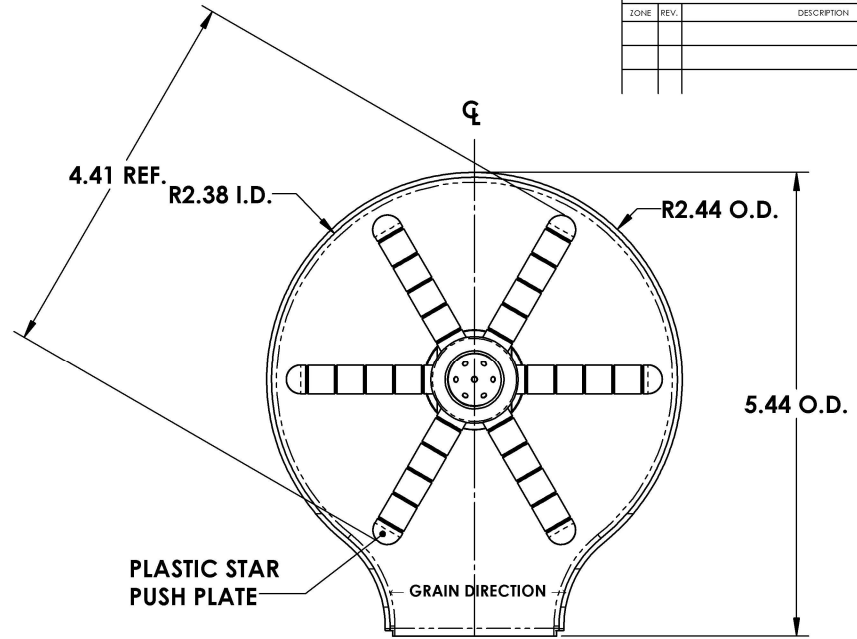

REV. NO.		REVISIONS	DATE	APPROVED

ACU# 40097  
 GLASS RINSER  
 W/ PLASTIC STAR PUSH PLATE

**PART # 40094-P**

**NOTES:**

ALL DIMENSIONS ARE INSIDE DIMENSIONS  
 (UNLESS OTHERWISE NOTED)

[www.acumetalfab.com](http://www.acumetalfab.com)

ACU PRECISION SHEET METAL IS :  
 AMERICAN COFFEE URN MANUFACTURING CO., INC

	NAME	DATE
<b>DRAWN</b>	L. WILLIAMS	06/20
<b>MATERIAL</b>	16 GA. 304 STAINLESS STEEL	
<b>FINISH</b>	#4 BRUSHED	

TITLE:
<b>KITCHEN RINSER                  SS #4 RINSER PAN                  W/ PLASTIC STAR PUSH PLATE</b>
<b>AMERICAN COFFEE URN</b>