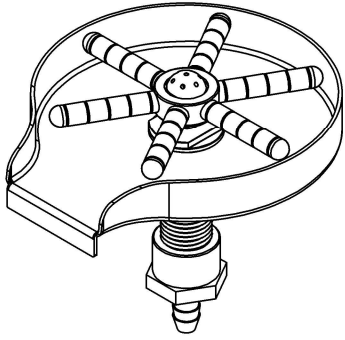

REV. NO.		REVISIONS	DATE	APPROVED

ACU# 40097  
 GLASS RINSER  
 W/ PLASTIC STAR PUSH PLATE

**PART # 40094-P**

**NOTES:**

ALL DIMENSIONS ARE INSIDE DIMENSIONS  
 (UNLESS OTHERWISE NOTED)

[www.acumetalfab.com](http://www.acumetalfab.com)

ACU PRECISION SHEET METAL IS :  
 AMERICAN COFFEE URN MANUFACTURING CO., INC

	NAME	DATE
<b>DRAWN</b>	L. WILLIAMS	06/20
<b>MATERIAL</b>	16 GA. 304 STAINLESS STEEL	
<b>FINISH</b>	#4 BRUSHED	

TITLE:
<b>KITCHEN RINSER                  SS #4 RINSER PAN                  W/ PLASTIC STAR PUSH PLATE</b>
<b>AMERICAN COFFEE URN</b>