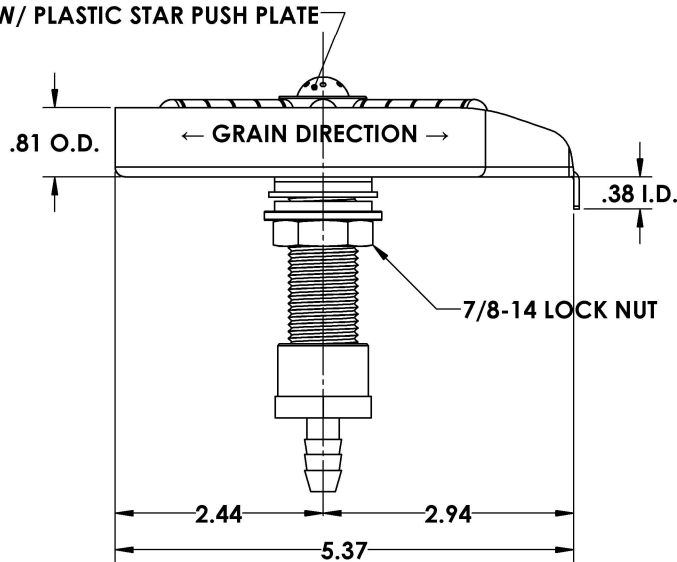

REV. NO.		REVISIONS	DATE	APPROVED

ACU# 40097  
 GLASS RINSER  
 W/ PLASTIC STAR PUSH PLATE

**PART # 40094-P**

**NOTES:**

ALL DIMENSIONS ARE INSIDE DIMENSIONS  
 (UNLESS OTHERWISE NOTED)

[www.acumetalfab.com](http://www.acumetalfab.com)

ACU PRECISION SHEET METAL IS :  
 AMERICAN COFFEE URN MANUFACTURING CO., INC

	NAME	DATE
<b>DRAWN</b>	L. WILLIAMS	06/20
<b>MATERIAL</b>	16 GA. 304 STAINLESS STEEL	
<b>FINISH</b>	#4 BRUSHED	

TITLE:
<b>KITCHEN RINSER                  SS #4 RINSER PAN                  W/ PLASTIC STAR PUSH PLATE</b>
<b>AMERICAN COFFEE URN</b>