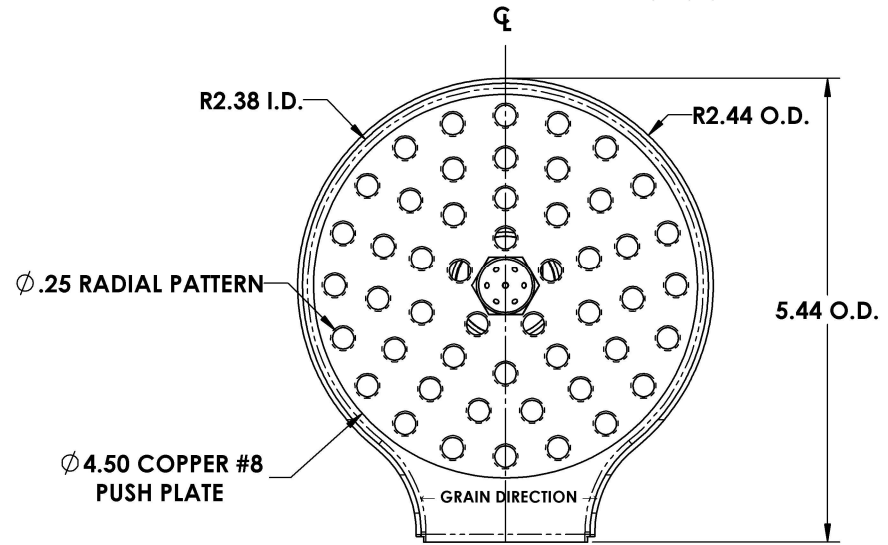

REV. NO.		REVISIONS	DATE	APPROVED

ACU# 90099  
 #8 COPPER GLASS RINSER  
 W/ PERF PUSH PLATE

**PART # 90094**

**NOTES:**

ALL DIMENSIONS ARE INSIDE DIMENSIONS  
 (UNLESS OTHERWISE NOTED)

[www.acumetalfab.com](http://www.acumetalfab.com)

ACU PRECISION SHEET METAL IS :  
 AMERICAN COFFEE URN MANUFACTURING CO., INC

	NAME	DATE
<b>DRAWN</b>	L. WILLIAMS	06/20
<b>MATERIAL</b>	16 GA. 304 STAINLESS STEEL	
<b>FINISH</b>	#4 BRUSHED	

TITLE:
<b>KITCHEN RINSER                  SS #4 RINSER PAN                  W/ COPPER #8 PUSH PLATE</b>
<b>AMERICAN COFFEE URN</b>

DO NOT SCALE DRAWING