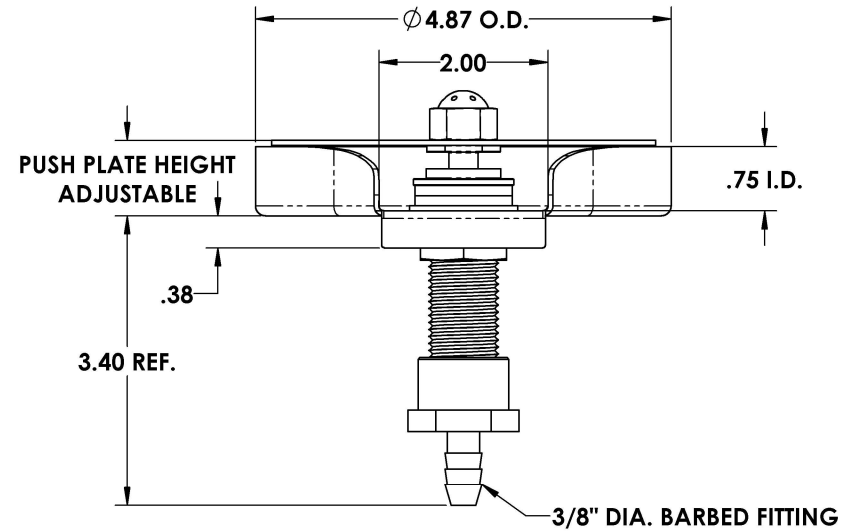

REV. NO.		REVISIONS	DATE	APPROVED

ACU# 90099  
 #8 COPPER GLASS RINSER  
 W/ PERF PUSH PLATE

**PART # 90094**

**NOTES:**

ALL DIMENSIONS ARE INSIDE DIMENSIONS  
 (UNLESS OTHERWISE NOTED)

[www.acumetalfab.com](http://www.acumetalfab.com)

ACU PRECISION SHEET METAL IS :  
 AMERICAN COFFEE URN MANUFACTURING CO., INC

	NAME	DATE
<b>DRAWN</b>	L. WILLIAMS	06/20
<b>MATERIAL</b>	16 GA. 304 STAINLESS STEEL	
<b>FINISH</b>	#4 BRUSHED	

TITLE:
<b>KITCHEN RINSER                  SS #4 RINSER PAN                  W/ COPPER #8 PUSH PLATE</b>
<b>AMERICAN COFFEE URN</b>

DO NOT SCALE DRAWING