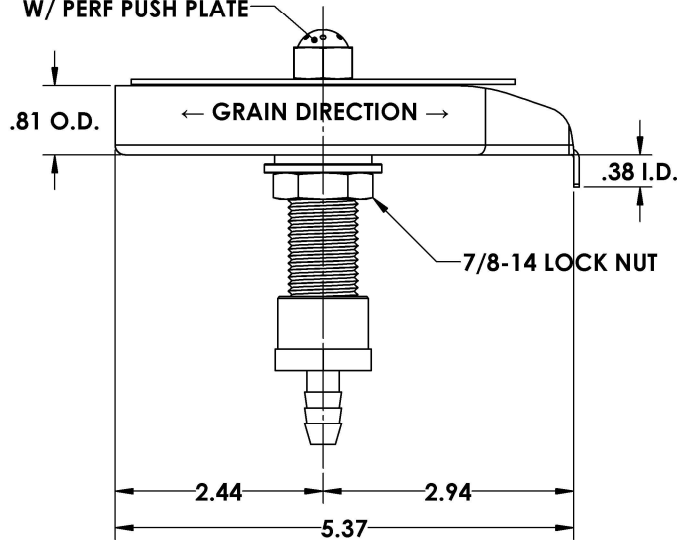

REV. NO.		REVISIONS	DATE	APPROVED

ACU# 90099  
 #8 COPPER GLASS RINSER  
 W/ PERF PUSH PLATE

**PART # 90094**

**NOTES:**

ALL DIMENSIONS ARE INSIDE DIMENSIONS  
 (UNLESS OTHERWISE NOTED)

[www.acumetalfab.com](http://www.acumetalfab.com)

ACU PRECISION SHEET METAL IS :  
 AMERICAN COFFEE URN MANUFACTURING CO., INC

	NAME	DATE
<b>DRAWN</b>	L. WILLIAMS	06/20
<b>MATERIAL</b>	16 GA. 304 STAINLESS STEEL	
<b>FINISH</b>	#4 BRUSHED	

TITLE:
<b>KITCHEN RINSER                  SS #4 RINSER PAN                  W/ COPPER #8 PUSH PLATE</b>
<b>AMERICAN COFFEE URN</b>