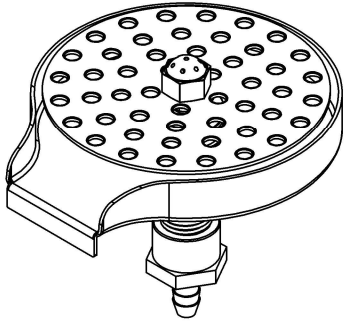

REV. NO.		REVISIONS	DATE	APPROVED

ACU# 90099  
 #8 COPPER GLASS RINSER  
 W/ PERF PUSH PLATE

**PART # 90094**

**NOTES:**

ALL DIMENSIONS ARE INSIDE DIMENSIONS  
 (UNLESS OTHERWISE NOTED)

[www.acumetalfab.com](http://www.acumetalfab.com)

ACU PRECISION SHEET METAL IS :  
 AMERICAN COFFEE URN MANUFACTURING CO., INC

	NAME	DATE
<b>DRAWN</b>	L. WILLIAMS	06/20
<b>MATERIAL</b>	16 GA. 304 STAINLESS STEEL	
<b>FINISH</b>	#4 BRUSHED	

TITLE:
<b>KITCHEN RINSER                  SS #4 RINSER PAN                  W/ COPPER #8 PUSH PLATE</b>
<b>AMERICAN COFFEE URN</b>