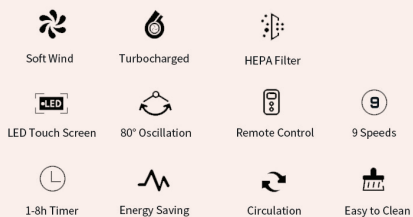

Core Strengths

Innovative bladeless fan design