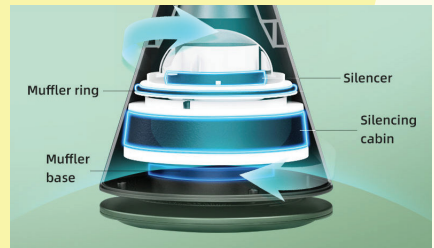

NOISE REDUCTION