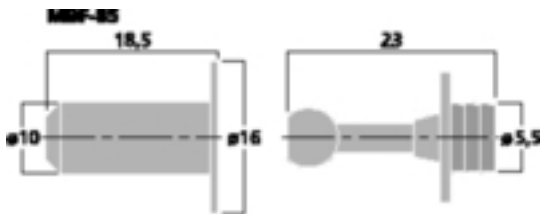

MBF-85 - LS Frame Dowels Set

8x

Frame dowels for speakers, set

For fixing the textile front to cabinets, small version, 8 dowels and 8 jacks.