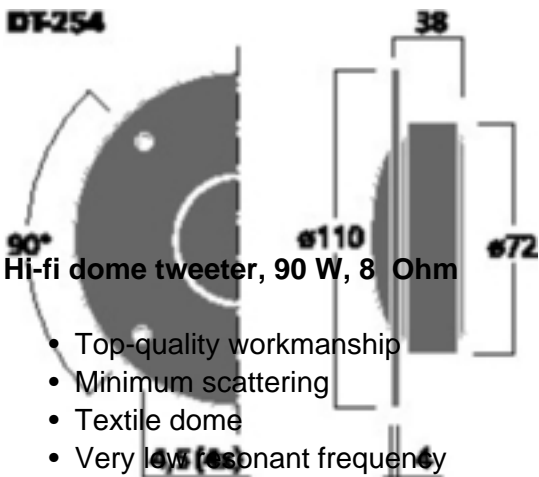

DT-254 - HiFi Dome Tweeter

25
mm

150
W_{MAX}

DT-254

- Top-quality workmanship
- Minimum scattering
- Textile dome
- Very low resonant frequency
- Maximum frequency response extension with very high linearity
- Special front plate design for optimising the sound radiation
- Fine sound
- For high-end applications

Technical Data

Impedance (Z)	: 8 Ohm
Resonant frequency (fs)	: 900 Hz
Max. frequency range	: fx-22,000 Hz
Rec. crossover freq. (12 dB)	: 2,000 Hz
Music power	: 150 W _{MAX}
Power rating	: 90 W _{RMS}
SPL (1 W/m)	: 92 dB
Voice coil diameter	: 25 mm
Magnet diameter	: 72 mm
Mounting cutout	: Ø 85 mm
Mounting depth	: 38 mm
Dimensions	: Ø 110 mm
Weight	: 0.53 kg