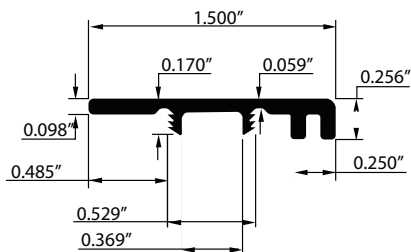

## Endcap (Baby Threshold)

Transition from CORE flooring to carpet, fireplaces, sliding doors, etc.

**Stick Weight:** 1.3 lbs  
**Stick Dimensions:** 94\" x 1.50\" x .256\"  
**Box Weight:** 7.2 lbs  
**Box Dimensions:** 94.5\" x 2.75\" x 2.25\"  
**Quantity Per Box:** 5

## Multi Trim

Combination T-Mold and Surface Reducer

**Stick Weight:** 1.1 lbs  
**Stick Dimensions:** 94\" x 1.590\" x .220\"  
**Box Weight:** 5.45 lbs  
**Box Dimensions:** 94.5\" x 2.75\" x 2.25\"  
**Quantity Per Box:** 5

## Flush Stair Nose

Finishes the end of a step

**Stick Weight:** 3.35 lbs  
**Stick Dimensions:** 94\" x 2.75\" x .75\"  
**Box Weight:** 17.85 lbs  
**Box Dimensions:** 97\" x 4.5\" x 3\"  
**Quantity Per Box:** 5