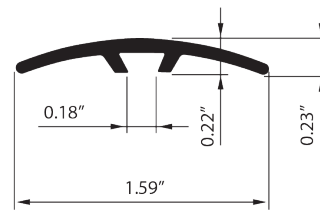

## Endcap (Baby Threshold)

Transition from CORE flooring to carpet, fireplaces, sliding doors, etc.

**Stick Weight:** 1.3 lbs  
**Stick Dimensions:** 94\" x 1.50\" x .256\"  
**Box Weight:** 7.2 lbs  
**Box Dimensions:** 94.5\" x 2.75\" x 2.25\"  
**Quantity Per Box:** 5

## Multi Trim

Combination T-Mold and Surface Reducer

**Stick Weight:** 1.1 lbs  
**Stick Dimensions:** 94\" x 1.590\" x .220\"  
**Box Weight:** 5.45 lbs  
**Box Dimensions:** 94.5\" x 2.75\" x 2.25\"  
**Quantity Per Box:** 5

## Flush Stair Nose

Finishes the end of a step

**Stick Weight:** 3.35 lbs  
**Stick Dimensions:** 94\" x 2.75\" x .75\"  
**Box Weight:** 17.85 lbs  
**Box Dimensions:** 97\" x 4.5\" x 3\"  
**Quantity Per Box:** 5