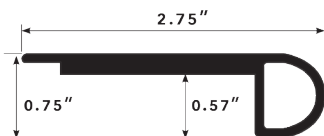

## Endcap (Baby Threshold)

Transition from CORE flooring to carpet, fireplaces, sliding doors, etc.

**Stick Weight:** 1.3 lbs  
**Stick Dimensions:** 94\" x 1.50\" x .256\"  
**Box Weight:** 7.2 lbs  
**Box Dimensions:** 94.5\" x 2.75\" x 2.25\"  
**Quantity Per Box:** 5

## Multi Trim

Combination T-Mold and Surface Reducer

**Stick Weight:** 1.1 lbs  
**Stick Dimensions:** 94\" x 1.590\" x .220\"  
**Box Weight:** 5.45 lbs  
**Box Dimensions:** 94.5\" x 2.75\" x 2.25\"  
**Quantity Per Box:** 5

## Flush Stair Nose

Finishes the end of a step

**Stick Weight:** 3.35 lbs  
**Stick Dimensions:** 94\" x 2.75\" x .75\"  
**Box Weight:** 17.85 lbs  
**Box Dimensions:** 97\" x 4.5\" x 3\"  
**Quantity Per Box:** 5