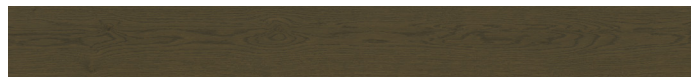

Castellon CBR759

Wood swatches displayed may not show all possible variations in natural wood characteristics. It is these naturally occurring characteristics (mineral streaks, knots, pinholes, etc.) that give each hardwood floor unique warmth and beauty. Samples are intended to be a reference for product visuals and may not represent all color, shade, pattern, and texture variations. Actual product may differ from small swatches, printed media, or digital computer images. Please visit www.earthwerks.com for full warranty details and installation guidelines. All specifications and offerings subject to change without notice.